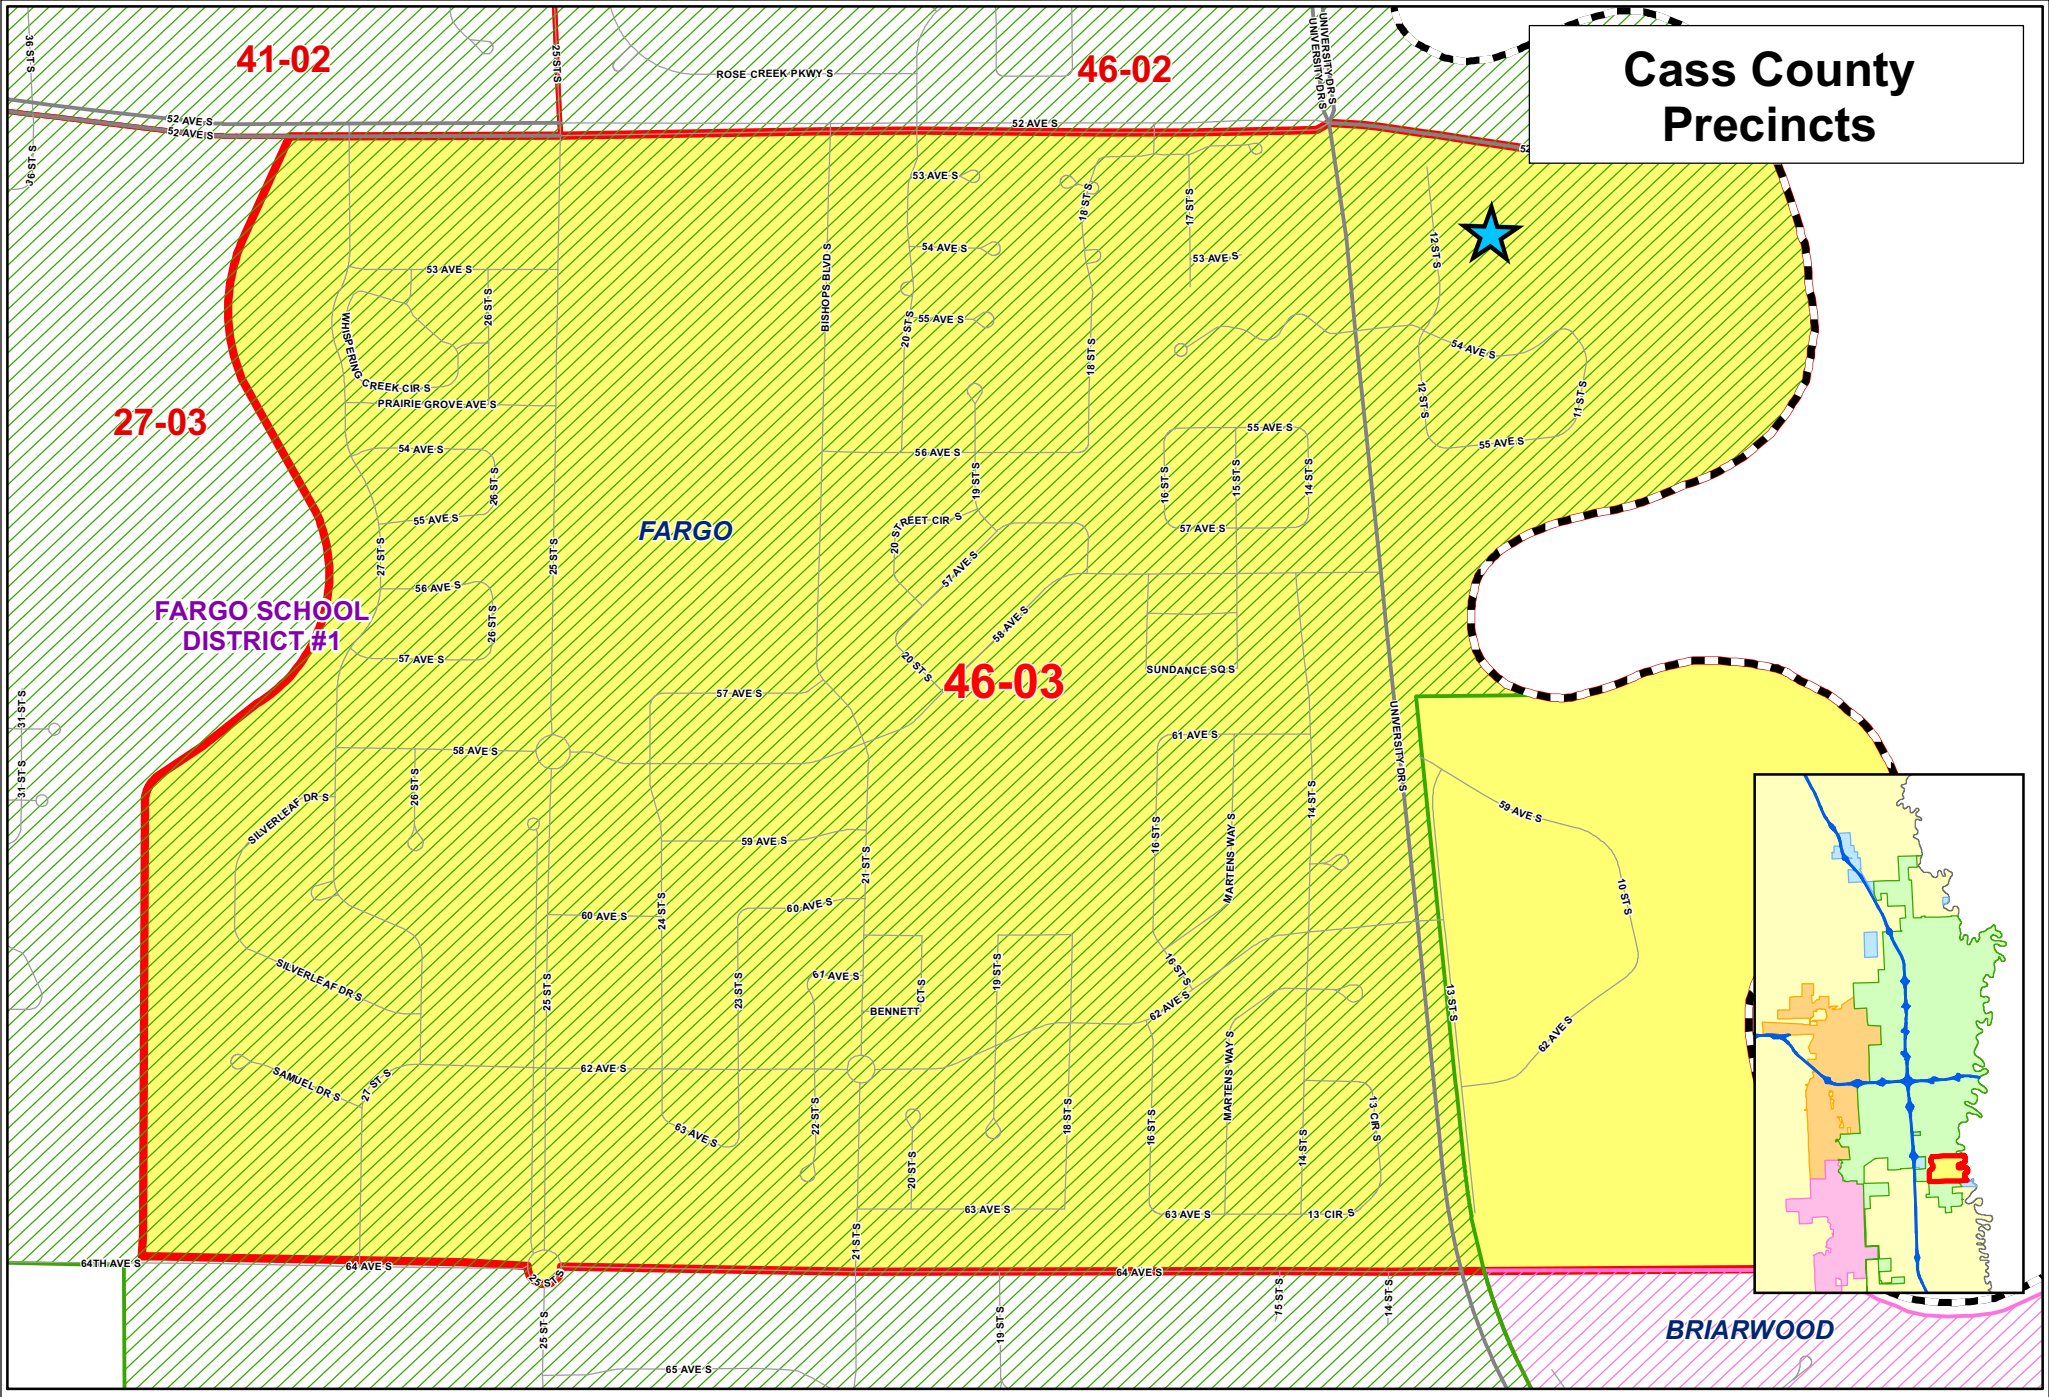

# Cass County Precincts

**46-03**  
**RIVERVIEW PLACE**  
 5300 12 St S

Polling Site	State Highway	Railroad
School District	County Highway	City Limits
Interstate	Other Roads	Fargo
		West Fargo

0 0.05 0.1 Mile  
 1 inch = 882 feet  
 1:10,588

**DISCLAIMER:** This map is made available as a public service. Maps and data are to be used for reference purposes only and Cass County, ND, is not responsible for any inaccuracies herein contained. No responsibility is assumed for damages or other liabilities due to the accuracy, availability, use, or misuse of the information herein provided.

Cass County GIS  
 Map Created 1/29/2014