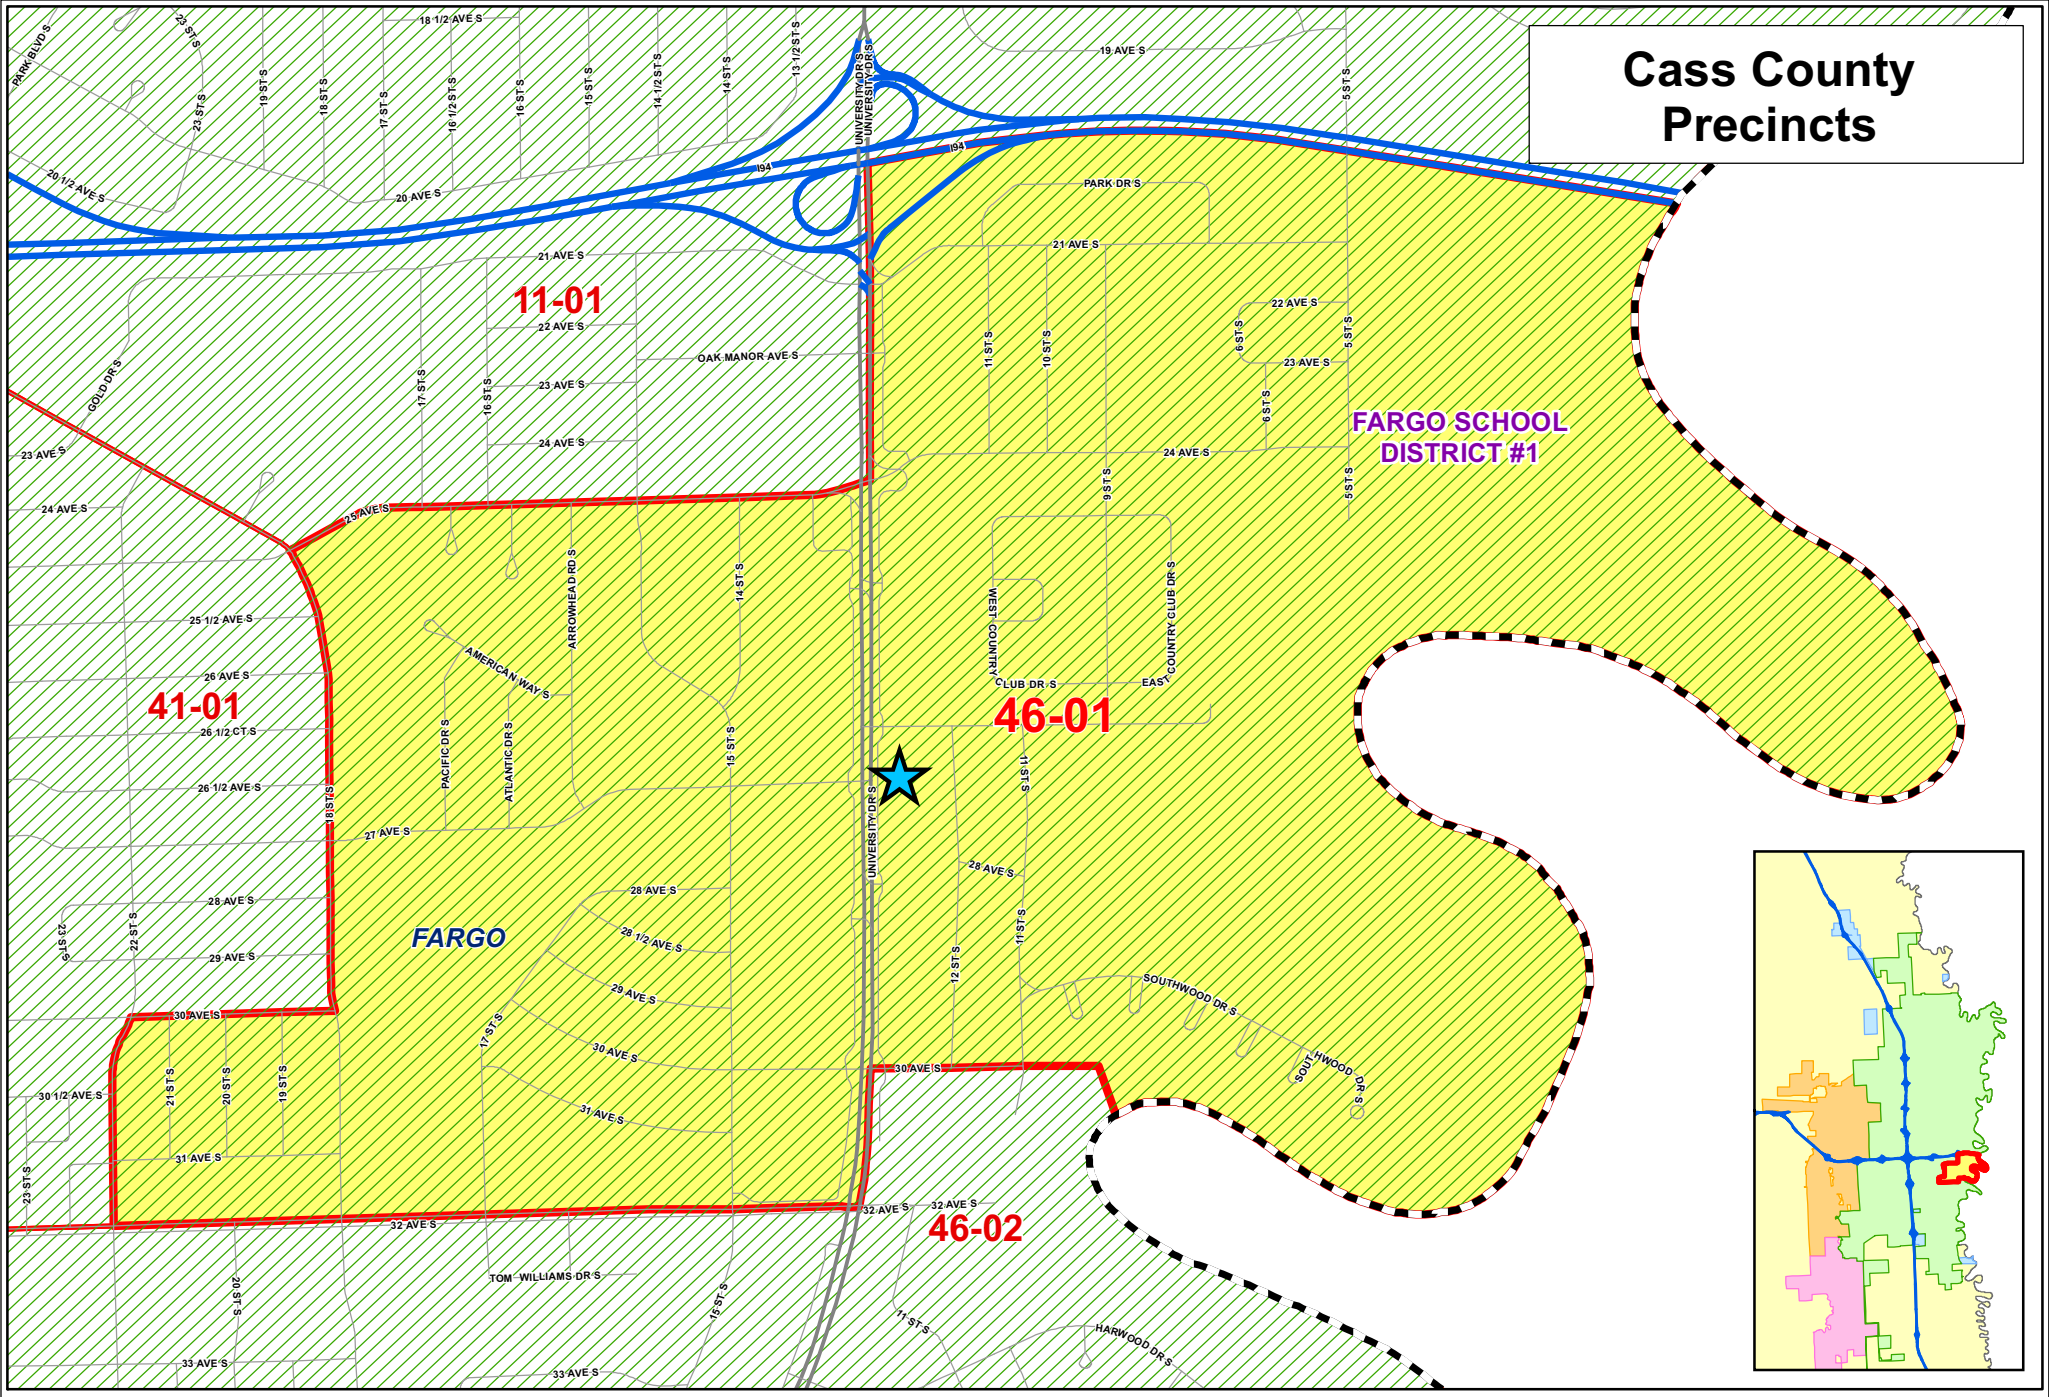

# Cass County Precincts

FARGO SCHOOL DISTRICT #1

FARGO

**46-01**  
**THE BOWLER**  
 2630 University Dr S

-  Polling Site
-  School District
-  Interstate
-  State Highway
-  County Highway
-  Other Roads
-  City Limits
-  Fargo
-  West Fargo
-  Railroad

**DISCLAIMER:** This map is made available as a public service. Maps and data are to be used for reference purposes only and Cass County, ND, is not responsible for any inaccuracies herein contained. No responsibility is assumed for damages or other liabilities due to the accuracy, availability, use, or misuse of the information herein provided.

Cass County GIS  
 Map Created 4/14/2014