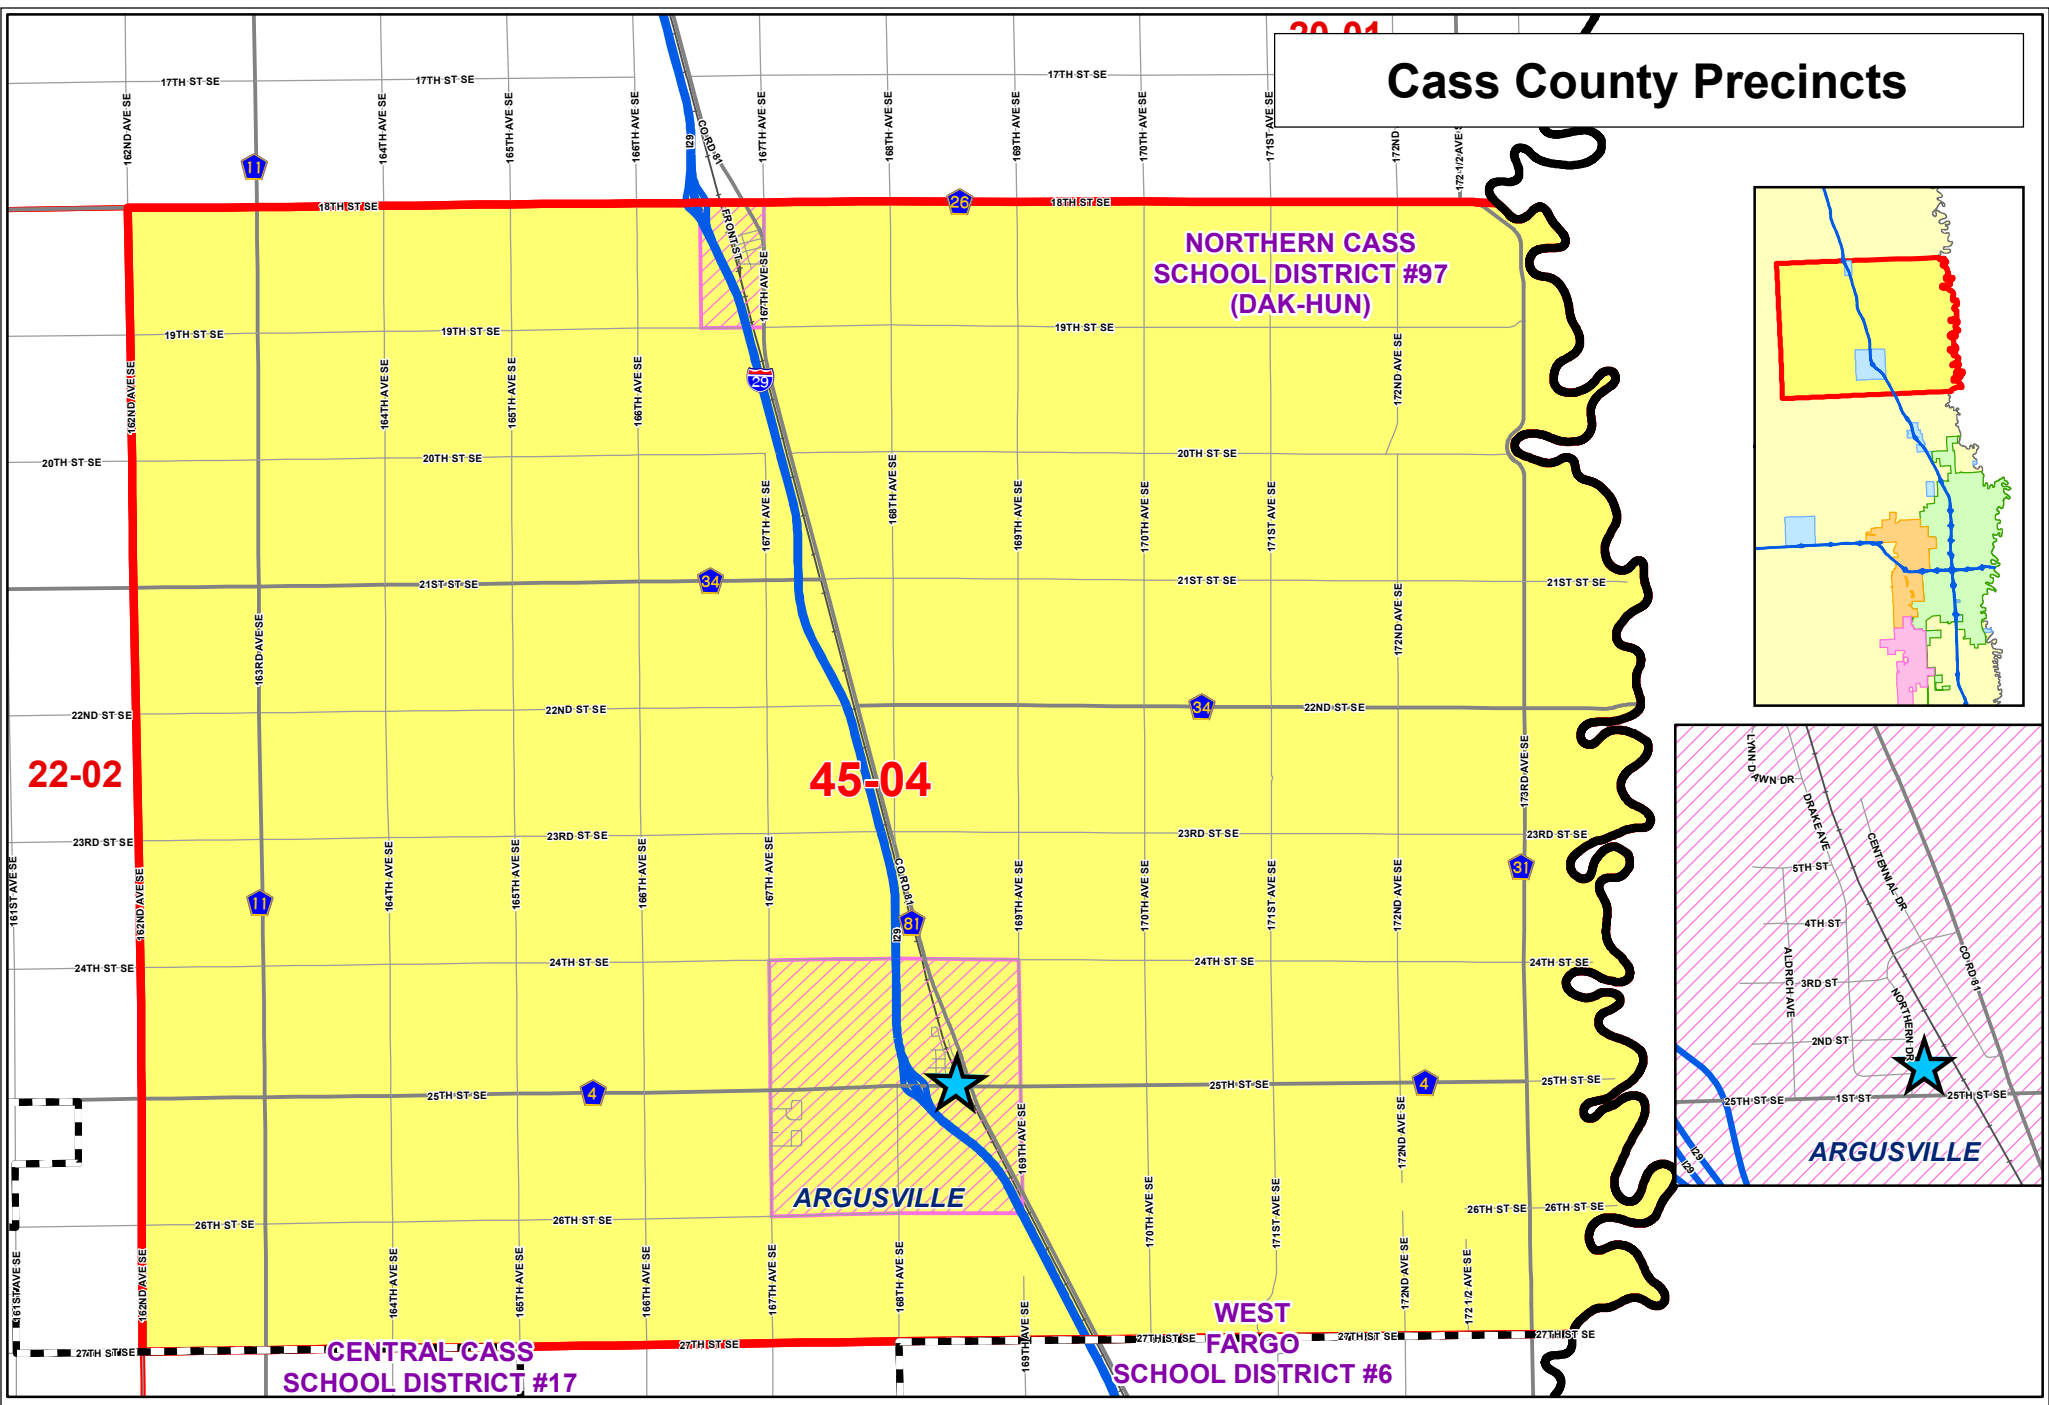

# Cass County Precincts

**45-04**  
**ARGUSVILLE COMMUNITY CENTER**  
 107 Northern Drive

- Polling Site
- School District
- Interstate
- State Highway
- County Highway
- Other Roads
- Railroad
- City Limits
- Fargo
- West Fargo

**DISCLAIMER:** This map is made available as a public service. Maps and data are to be used for reference purposes only and Cass County, ND, is not responsible for any inaccuracies herein contained. No responsibility is assumed for damages or other liabilities due to the accuracy, availability, use, or misuse of the information herein provided.

Cass County GIS  
 Map Updated 4/30/2018