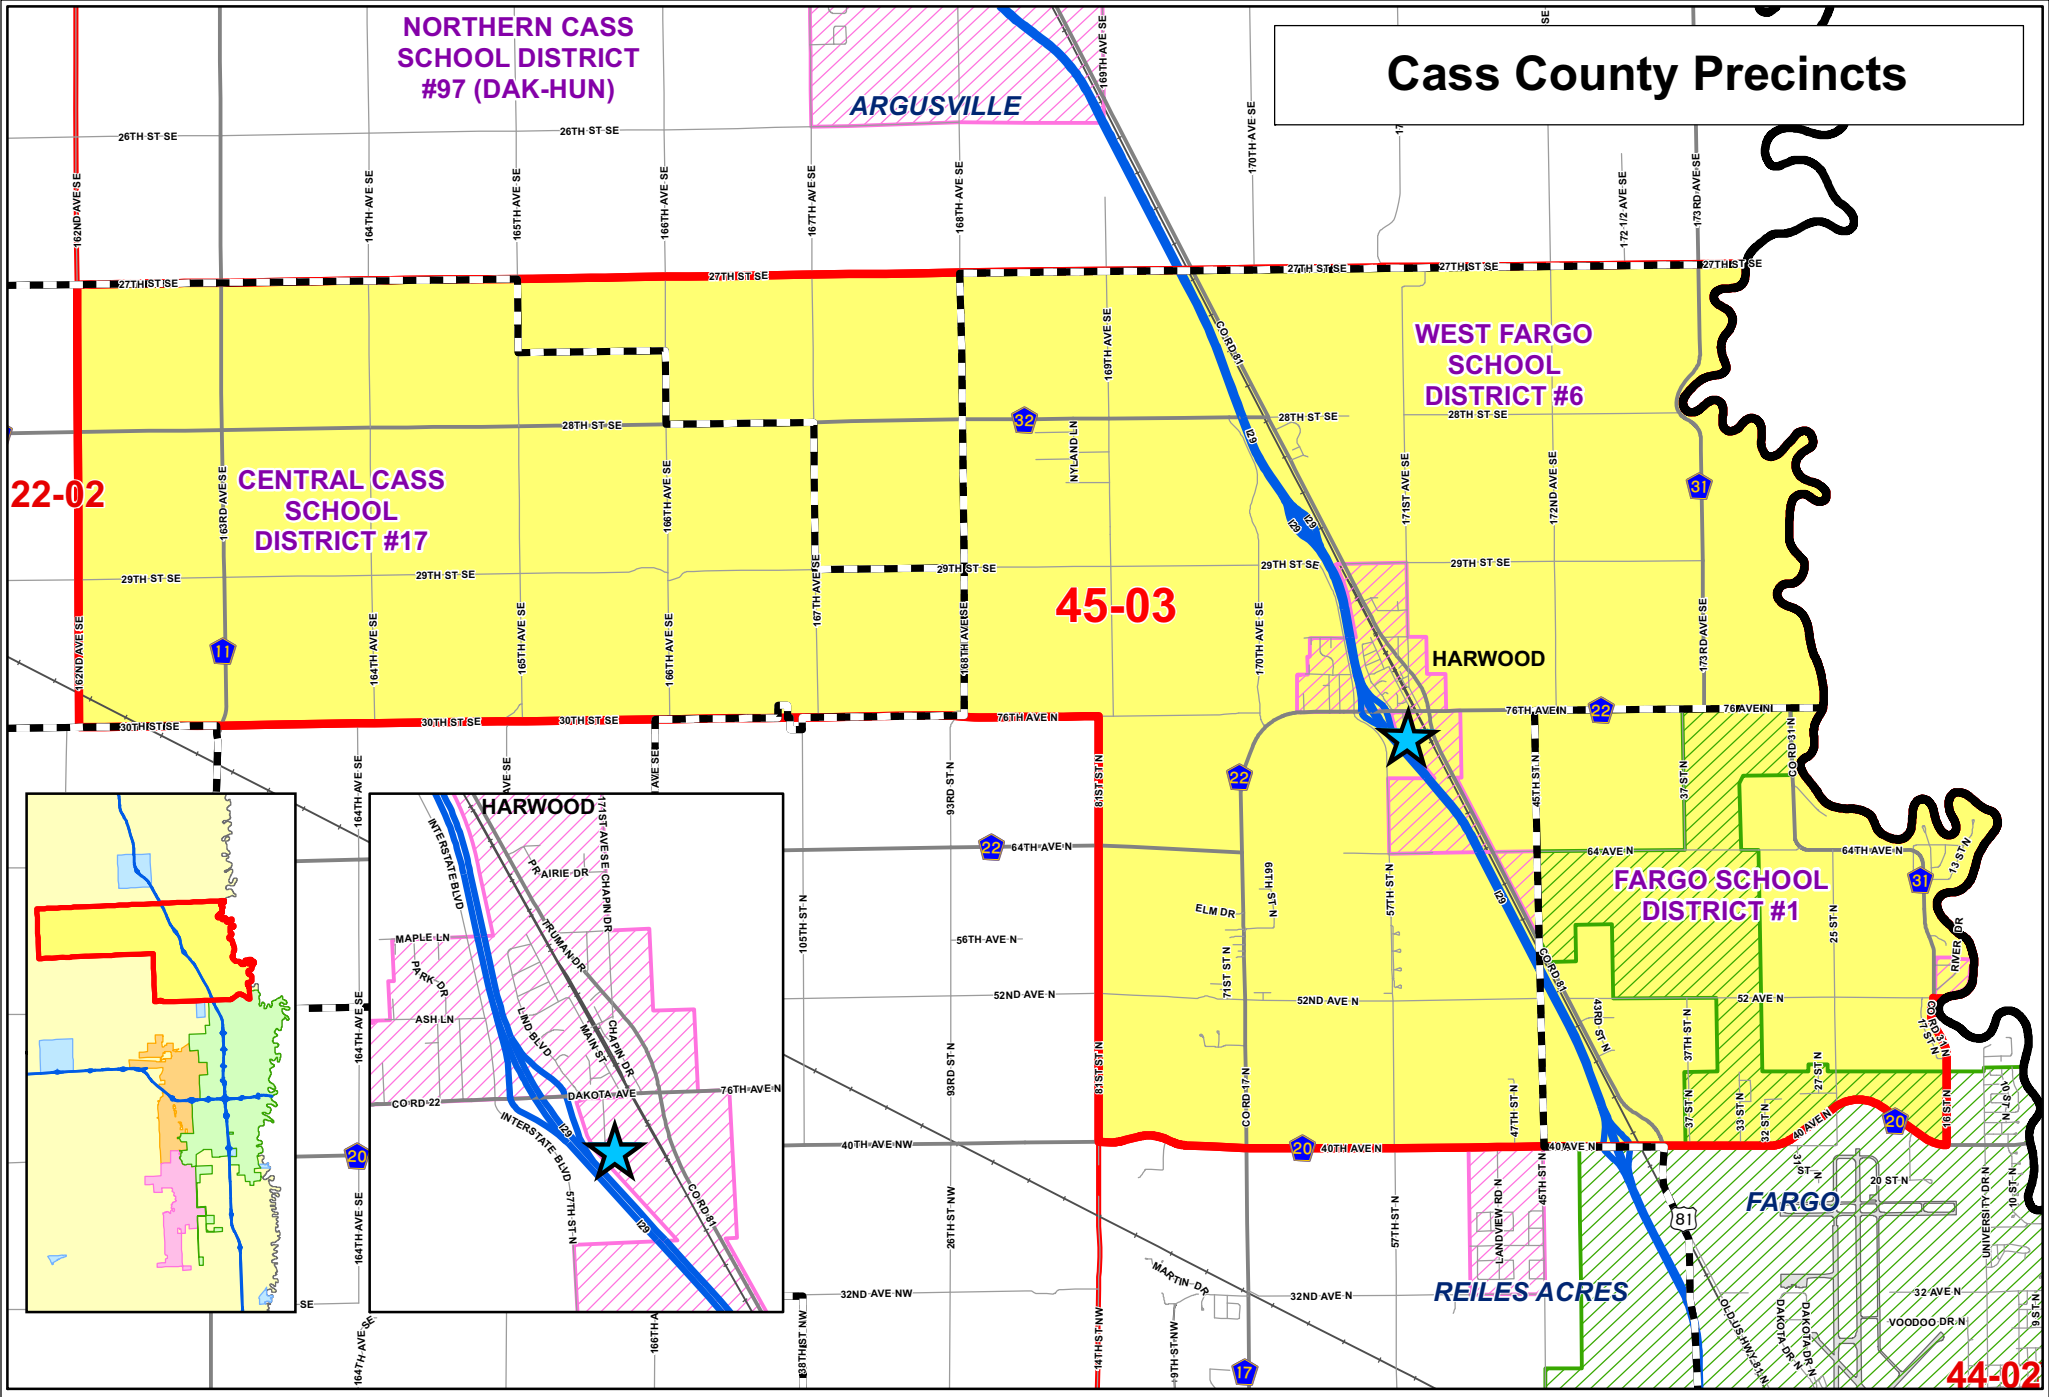

# Cass County Precincts

**45-03**  
**HARWOOD COMMUNITY CENTER**  
 210 Freedland Dr

	Polling Site		State Highway		Railroad
	School District		County Highway		City Limits
	Interstate		Other Roads		Fargo
					West Fargo

0 0.5 1 Mile  
 1 inch = 6,879 feet  
 1:82,547

**CASS COUNTY GOVERNMENT**

**DISCLAIMER:** This map is made available as a public service. Maps and data are to be used for reference purposes only and Cass County, ND, is not responsible for any inaccuracies herein contained. No responsibility is assumed for damages or other liabilities due to the accuracy, availability, use, or misuse of the information herein provided.

Cass County GIS  
 Map Created 2/19/2014