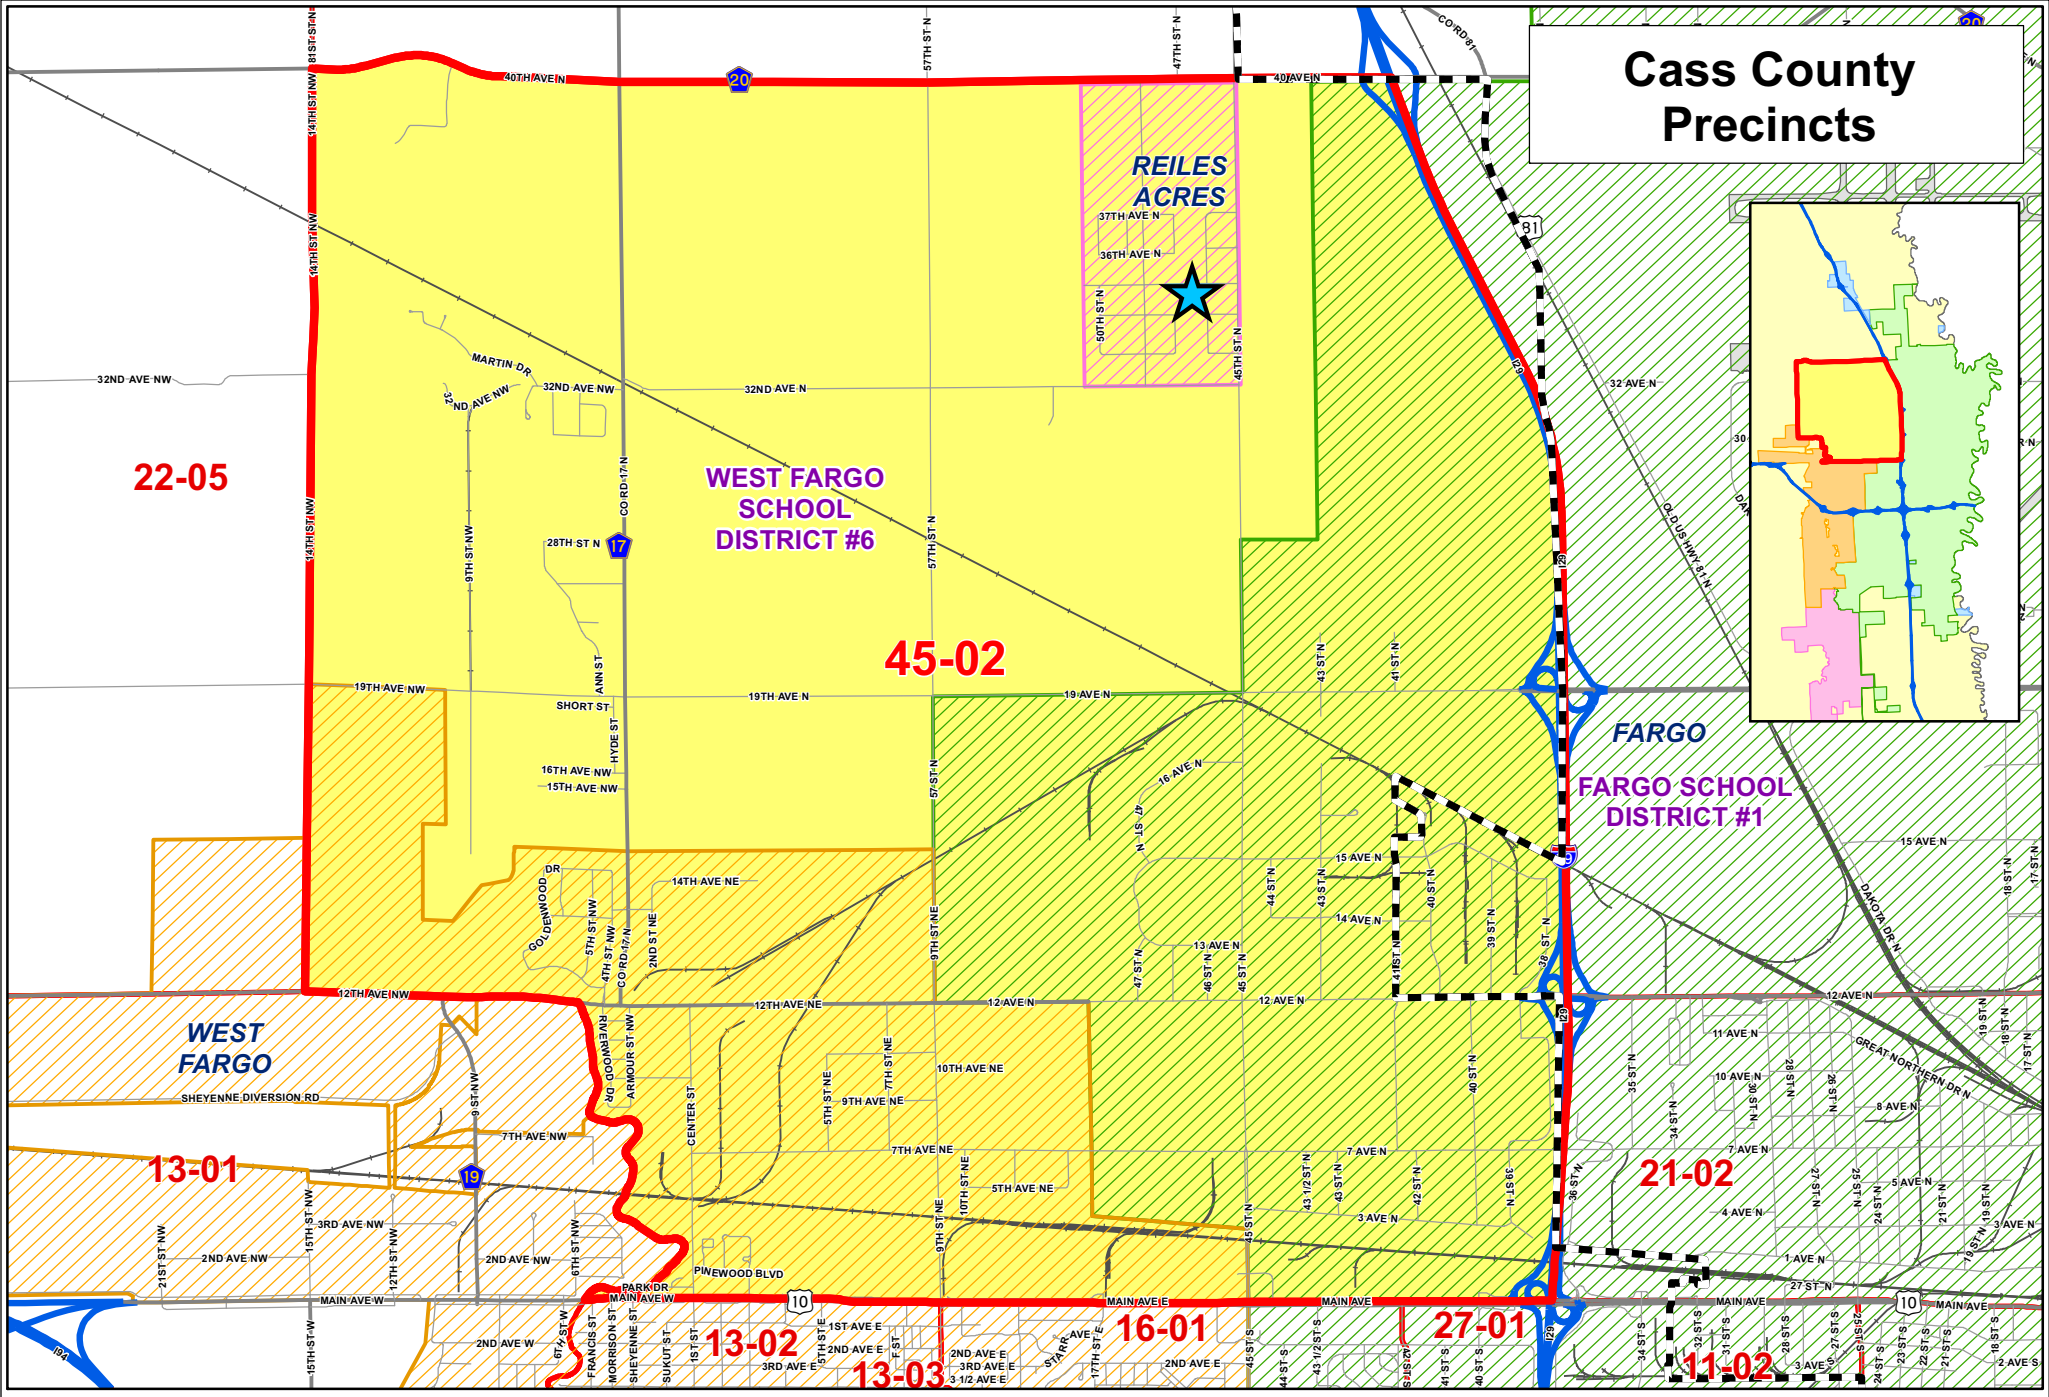

Cass County Precincts

45-02
REILES ACRES
COMMUNITY CENTER
 4635 35th Ave N

-  Polling Site
-  School District
-  Interstate
-  State Highway
-  County Highway
-  Other Roads
-  City Limits
-  Fargo
-  West Fargo
-  Railroad

CASS COUNTY
 GOVERNMENT

DISCLAIMER: This map is made available as a public service. Maps and data are to be used for reference purposes only and Cass County, ND, is not responsible for any inaccuracies herein contained. No responsibility is assumed for damages or other liabilities due to the accuracy, availability, use, or misuse of the information herein provided.

Cass County GIS
 Map Created 9/12/2014