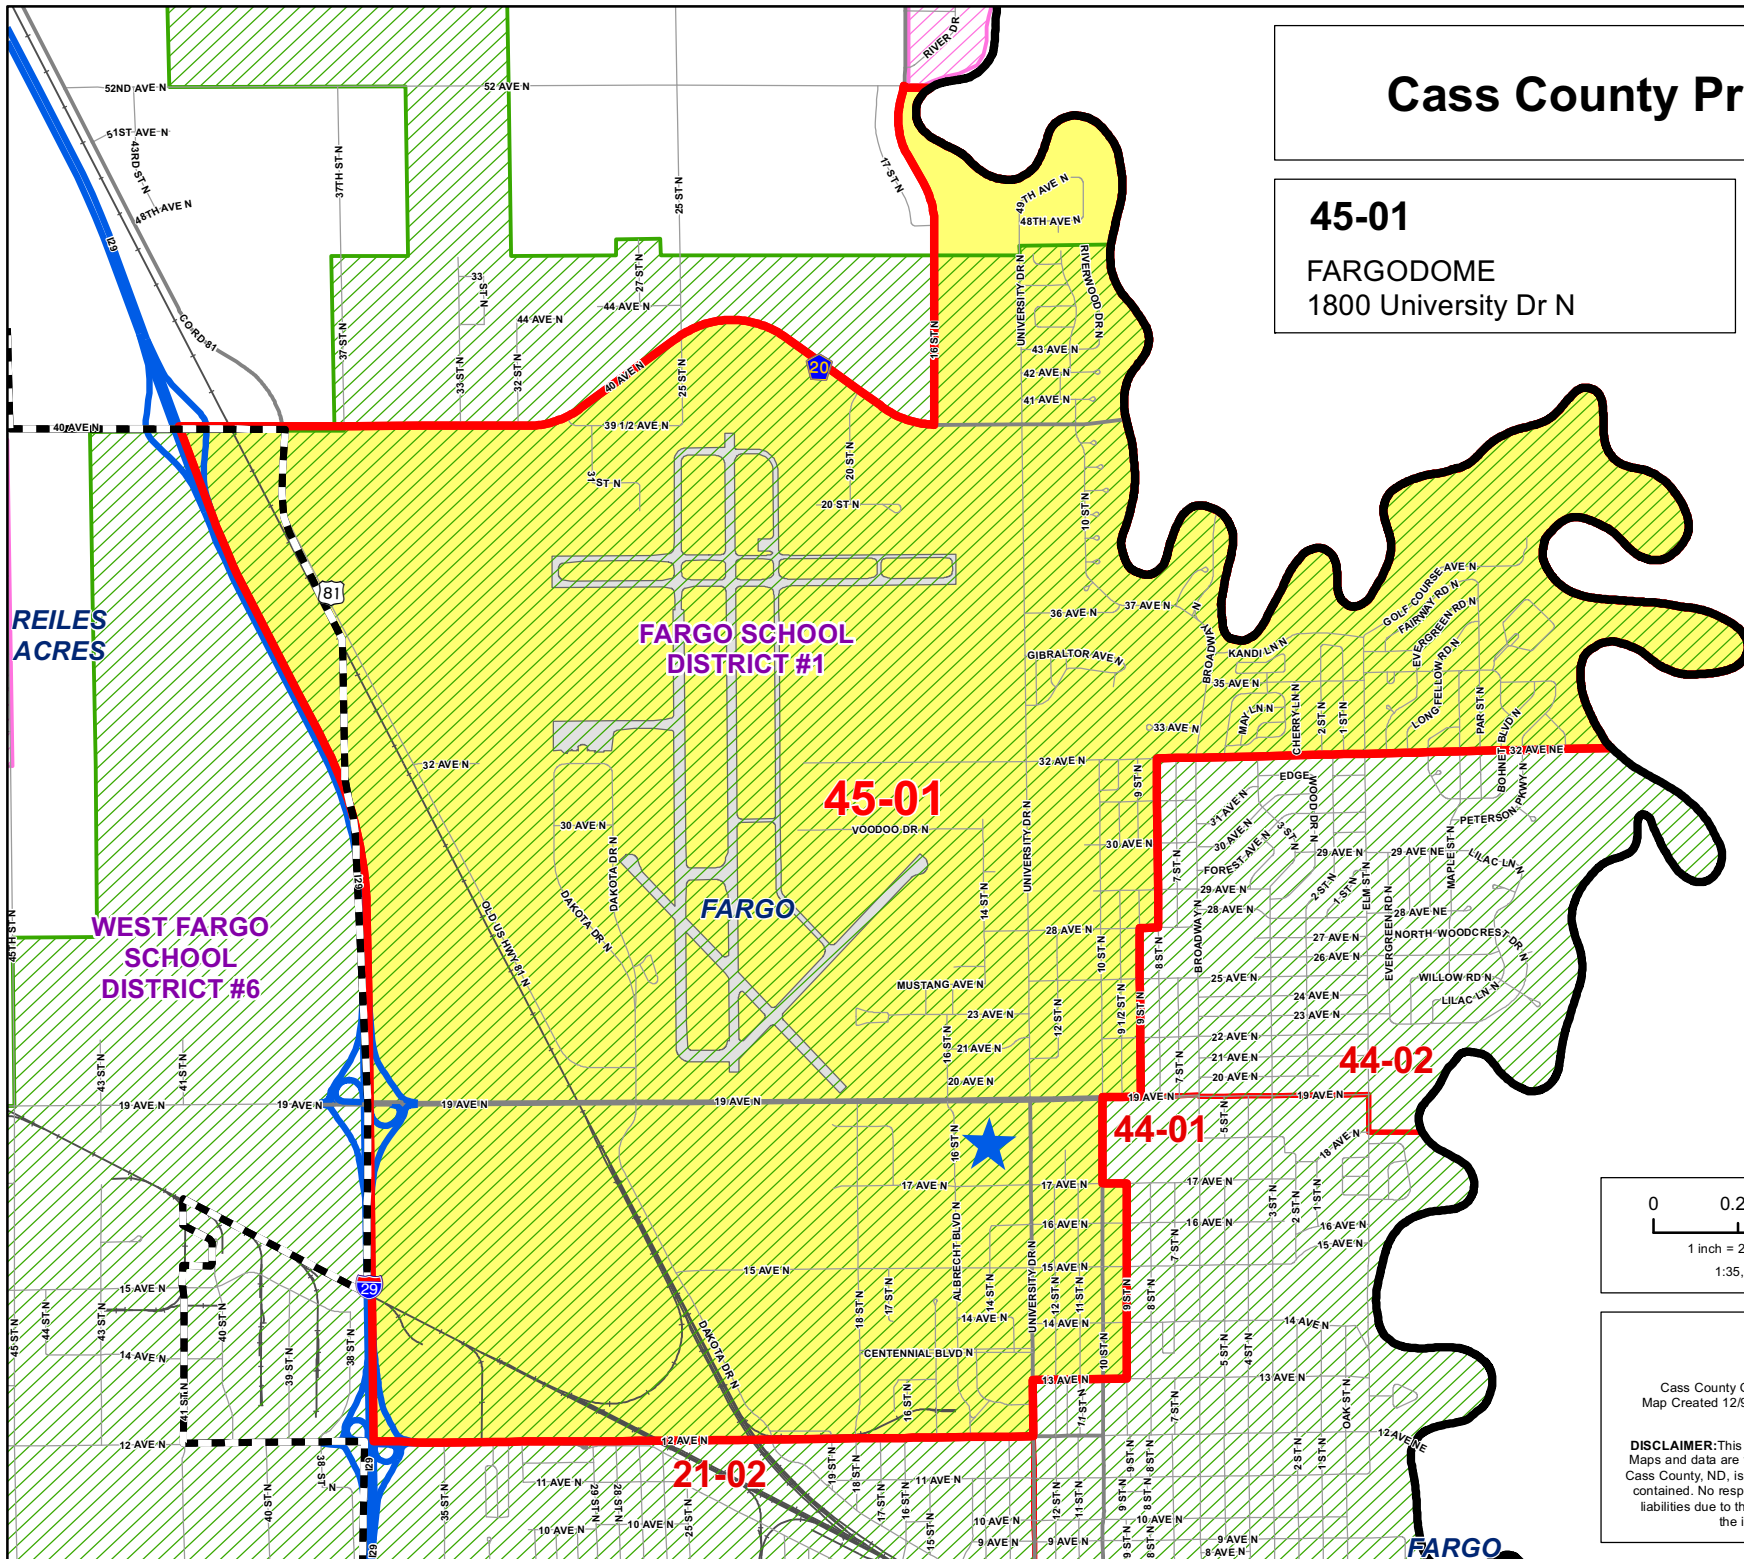

Cass County Precincts

45-01

FARGODOME
1800 University Dr N

- Polling Site
- Interstate
- State Highway
- County Highway
- Other Roads
- Railroad
- City Limits
- Fargo
- West Fargo
- School District

Cass County GIS
Map Created 12/9/2013

DISCLAIMER: This map is made available as a public service. Maps and data are to be used for reference purposes only and Cass County, ND, is not responsible for any inaccuracies herein contained. No responsibility is assumed for damages or other liabilities due to the accuracy, availability, use, or misuse of the information herein provided.