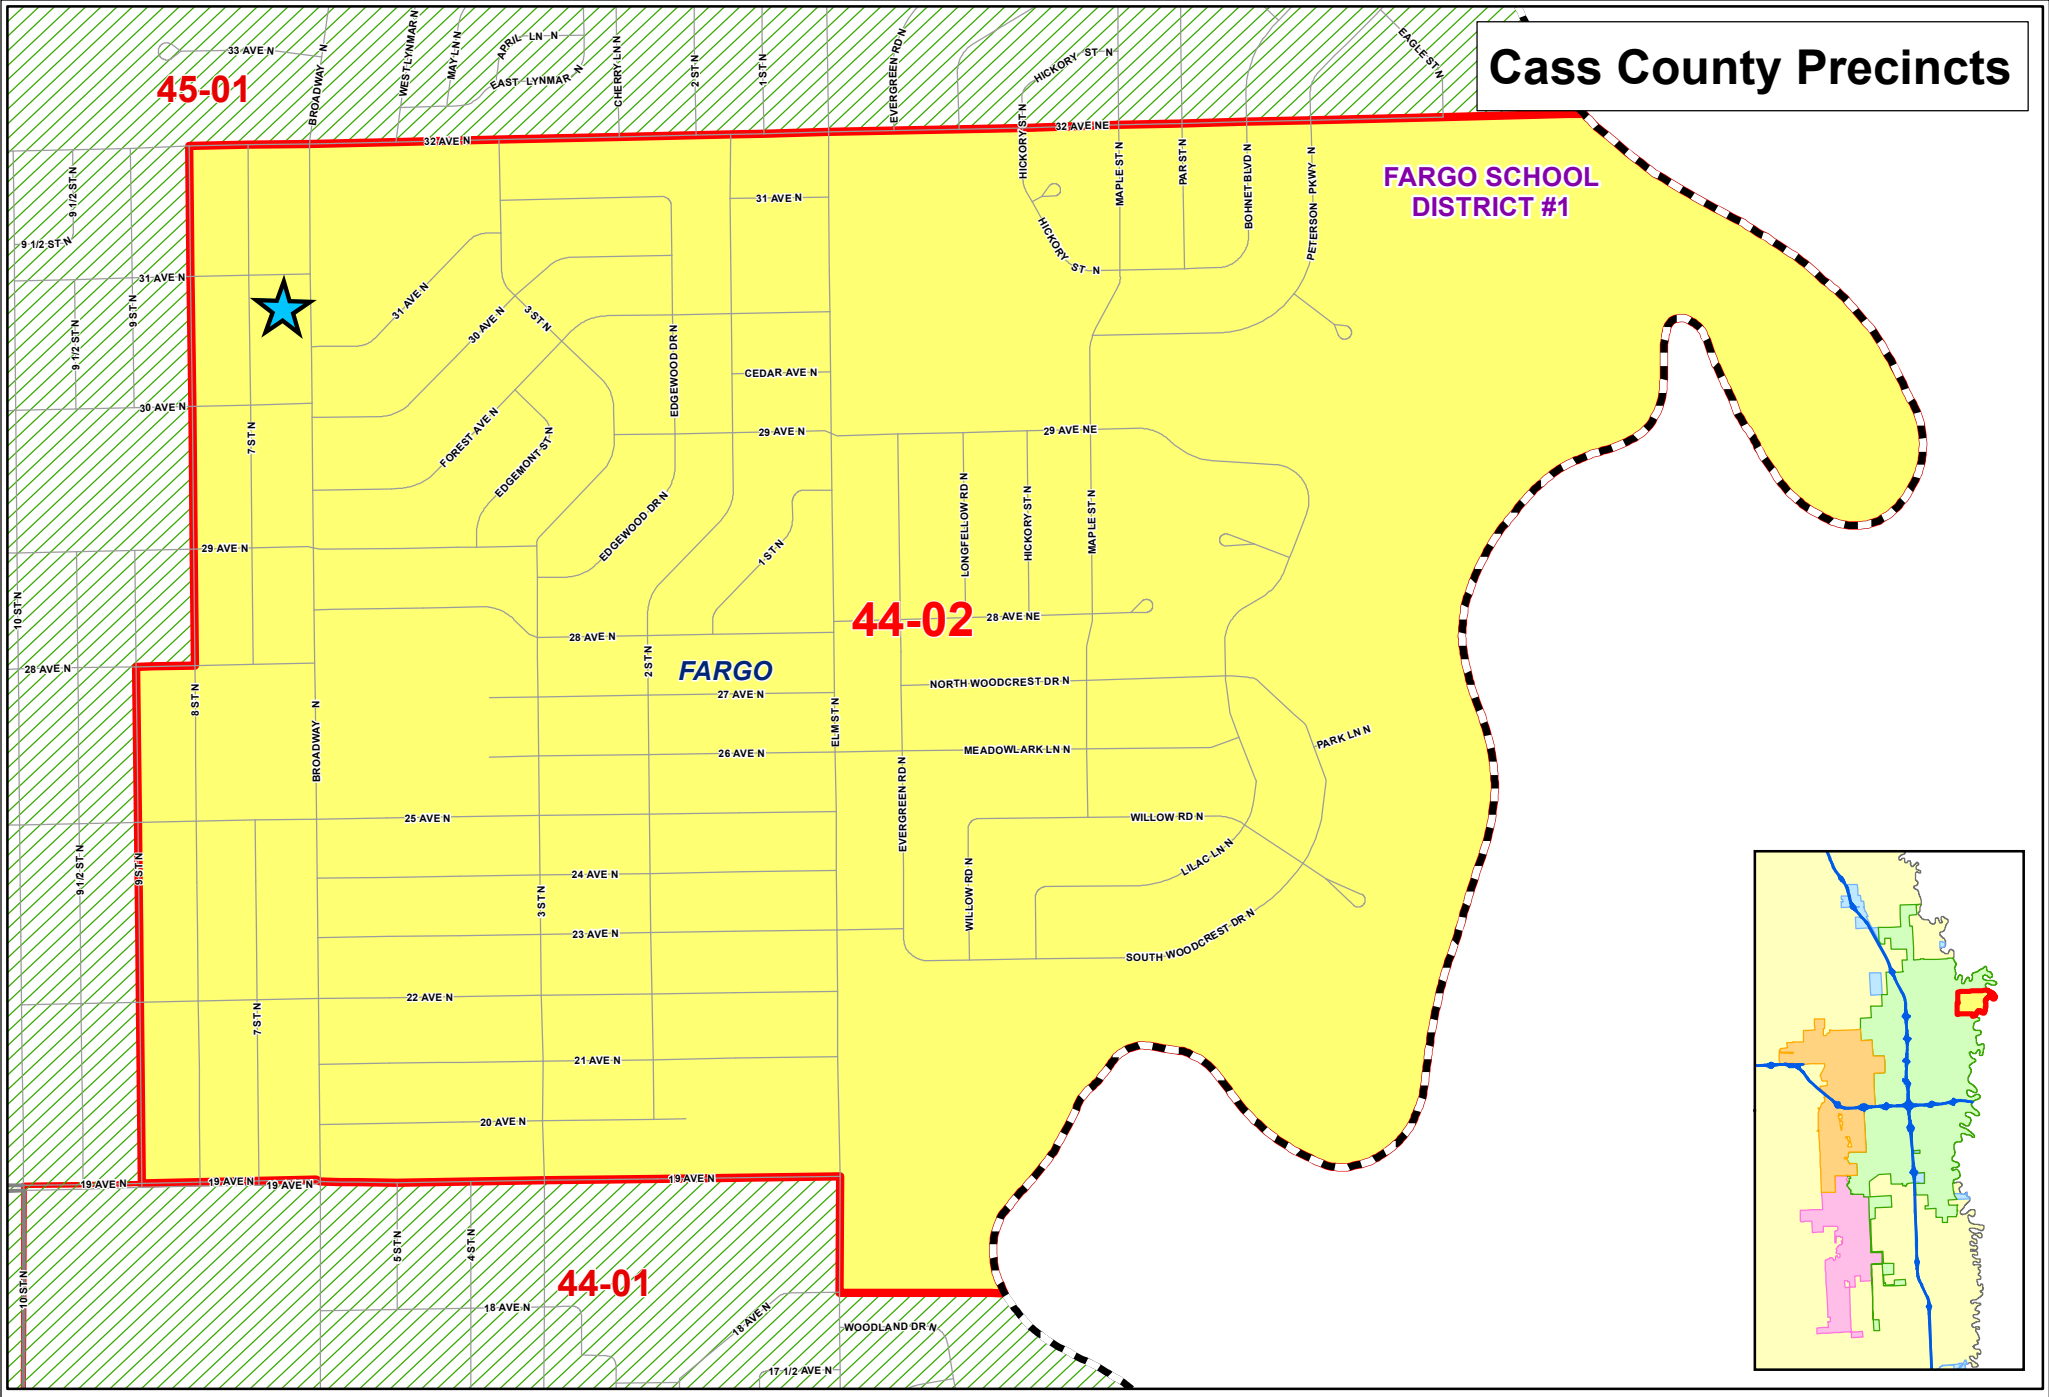

Cass County Precincts

FARGO SCHOOL DISTRICT #1

44-02

FARGO

45-01

44-01

44-02
GRACE COVENANT
CHURCH (formerly Knollbrook)
3030 Broadway N

	Polling Site		State Highway		Railroad
	School District		County Highway		City Limits
	Interstate		Other Roads		Fargo
					West Fargo

0 415 830 Feet

1 inch = 977 feet

1:11,724

DISCLAIMER: This map is made available as a public service. Maps and data are to be used for reference purposes only and Cass County, ND, is not responsible for any inaccuracies herein contained. No responsibility is assumed for damages or other liabilities due to the accuracy, availability, use, or misuse of the information herein provided.

Cass County GIS
 Map Created 10/17/2016