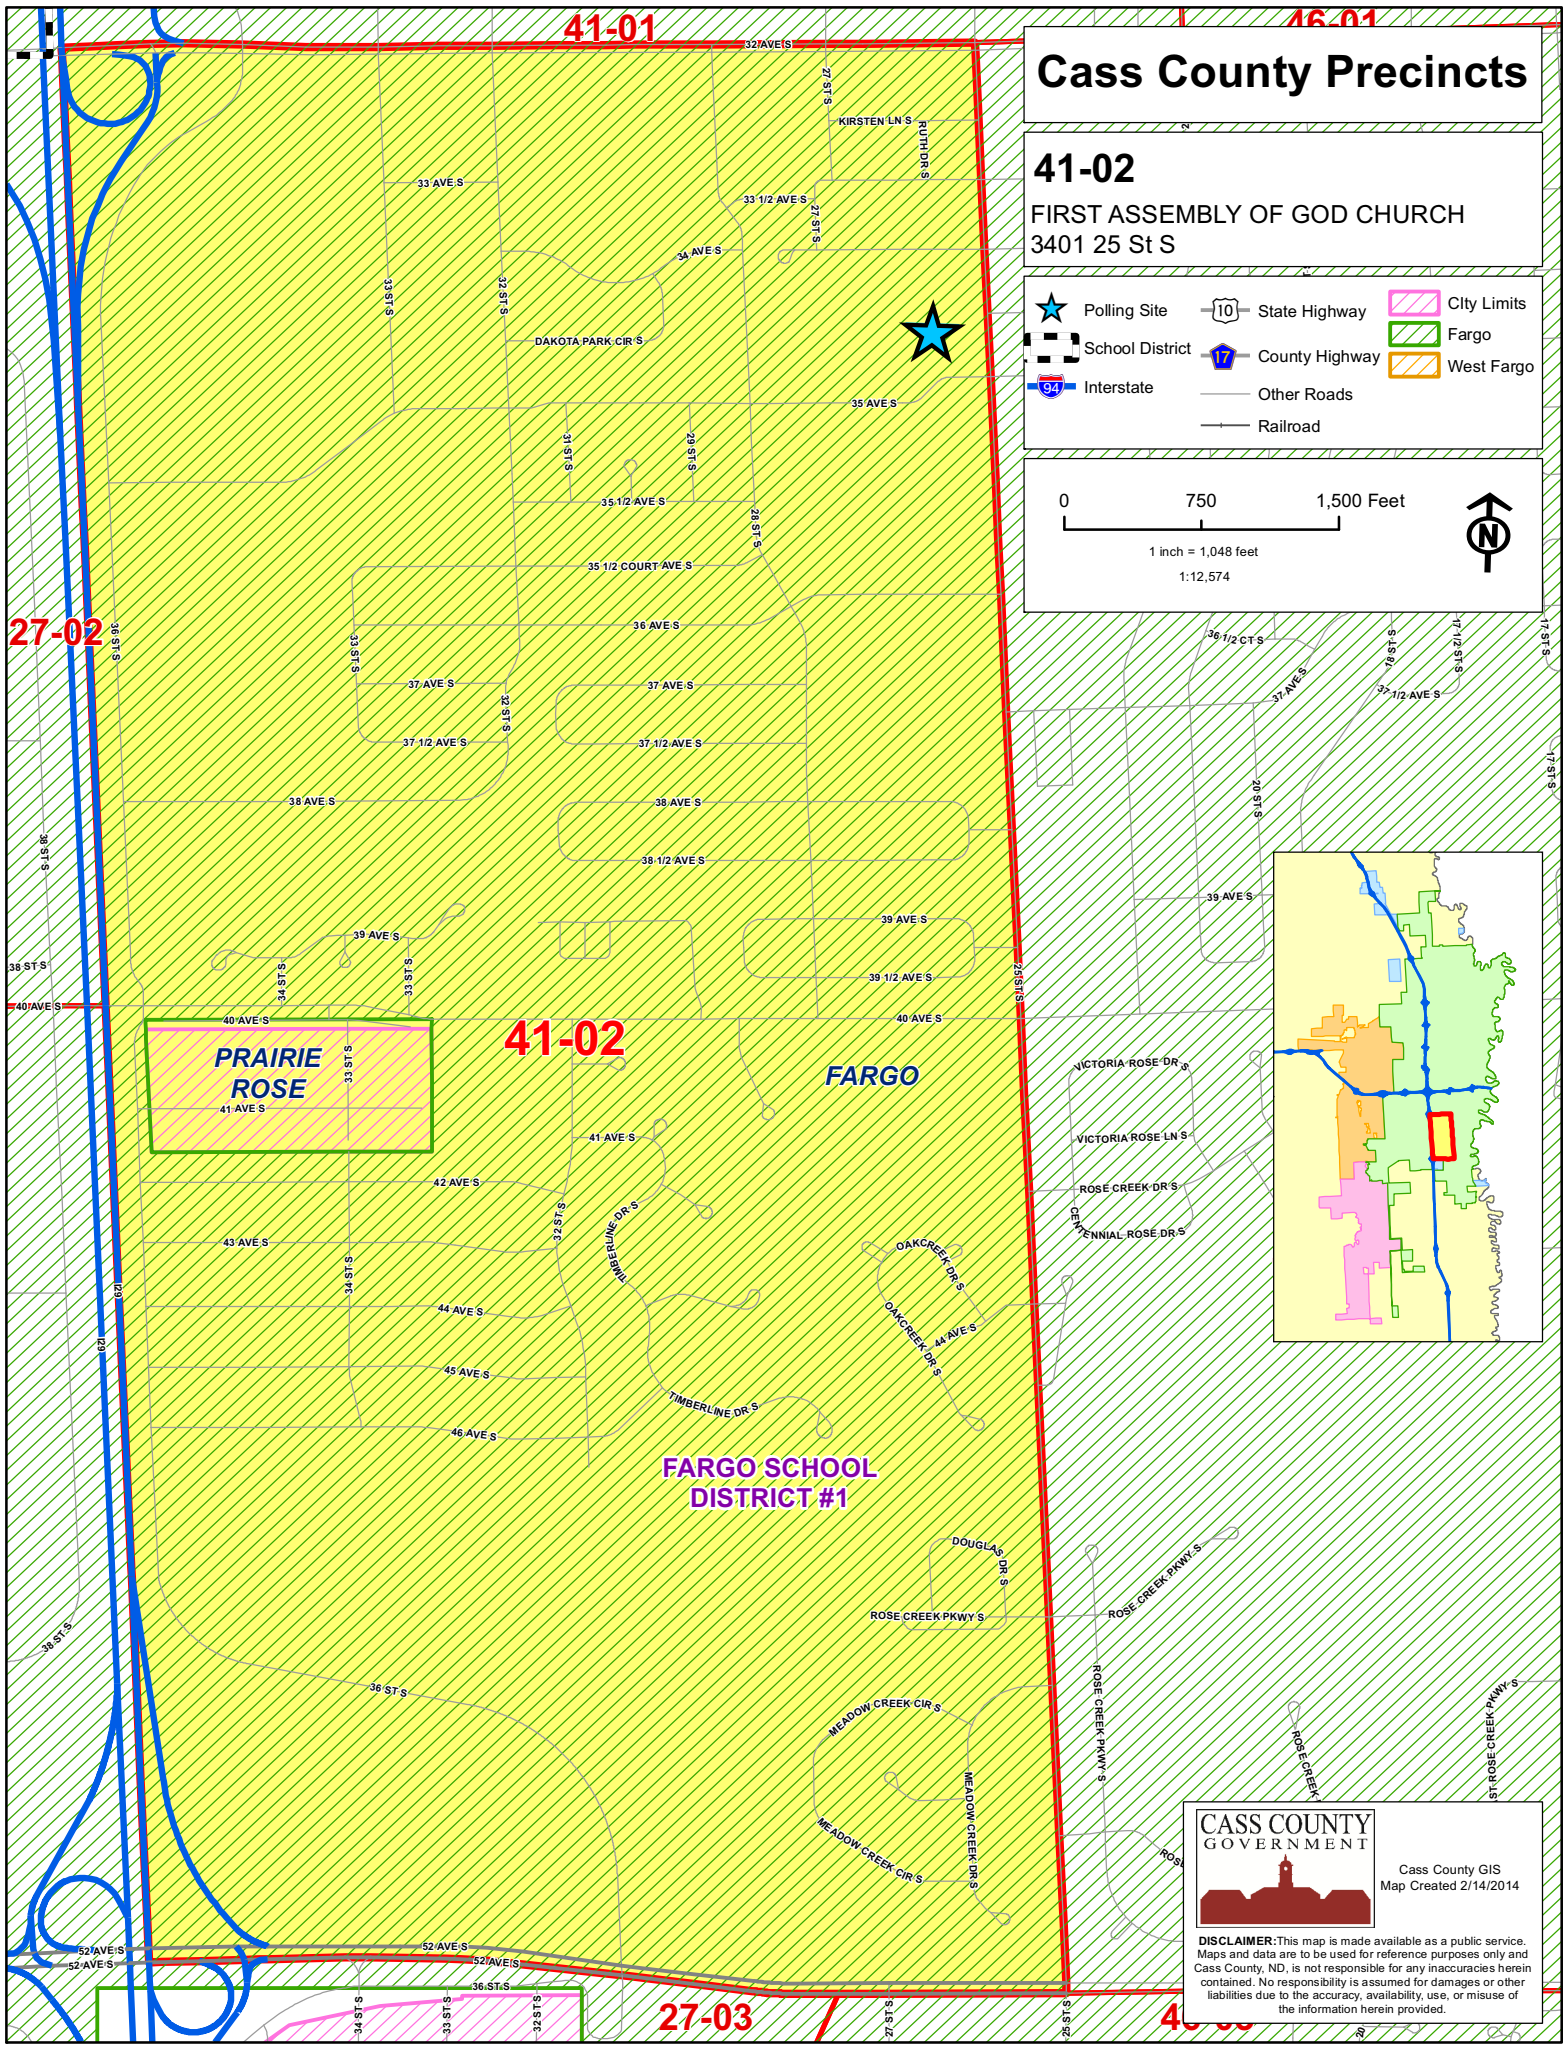

Cass County Precincts

41-02

FIRST ASSEMBLY OF GOD CHURCH
3401 25 St S

- Polling Site
- School District
- Interstate
- State Highway
- County Highway
- Other Roads
- Railroad
- City Limits
- Fargo
- West Fargo

CASS COUNTY
GOVERNMENT

Cass County GIS
Map Created 2/14/2014