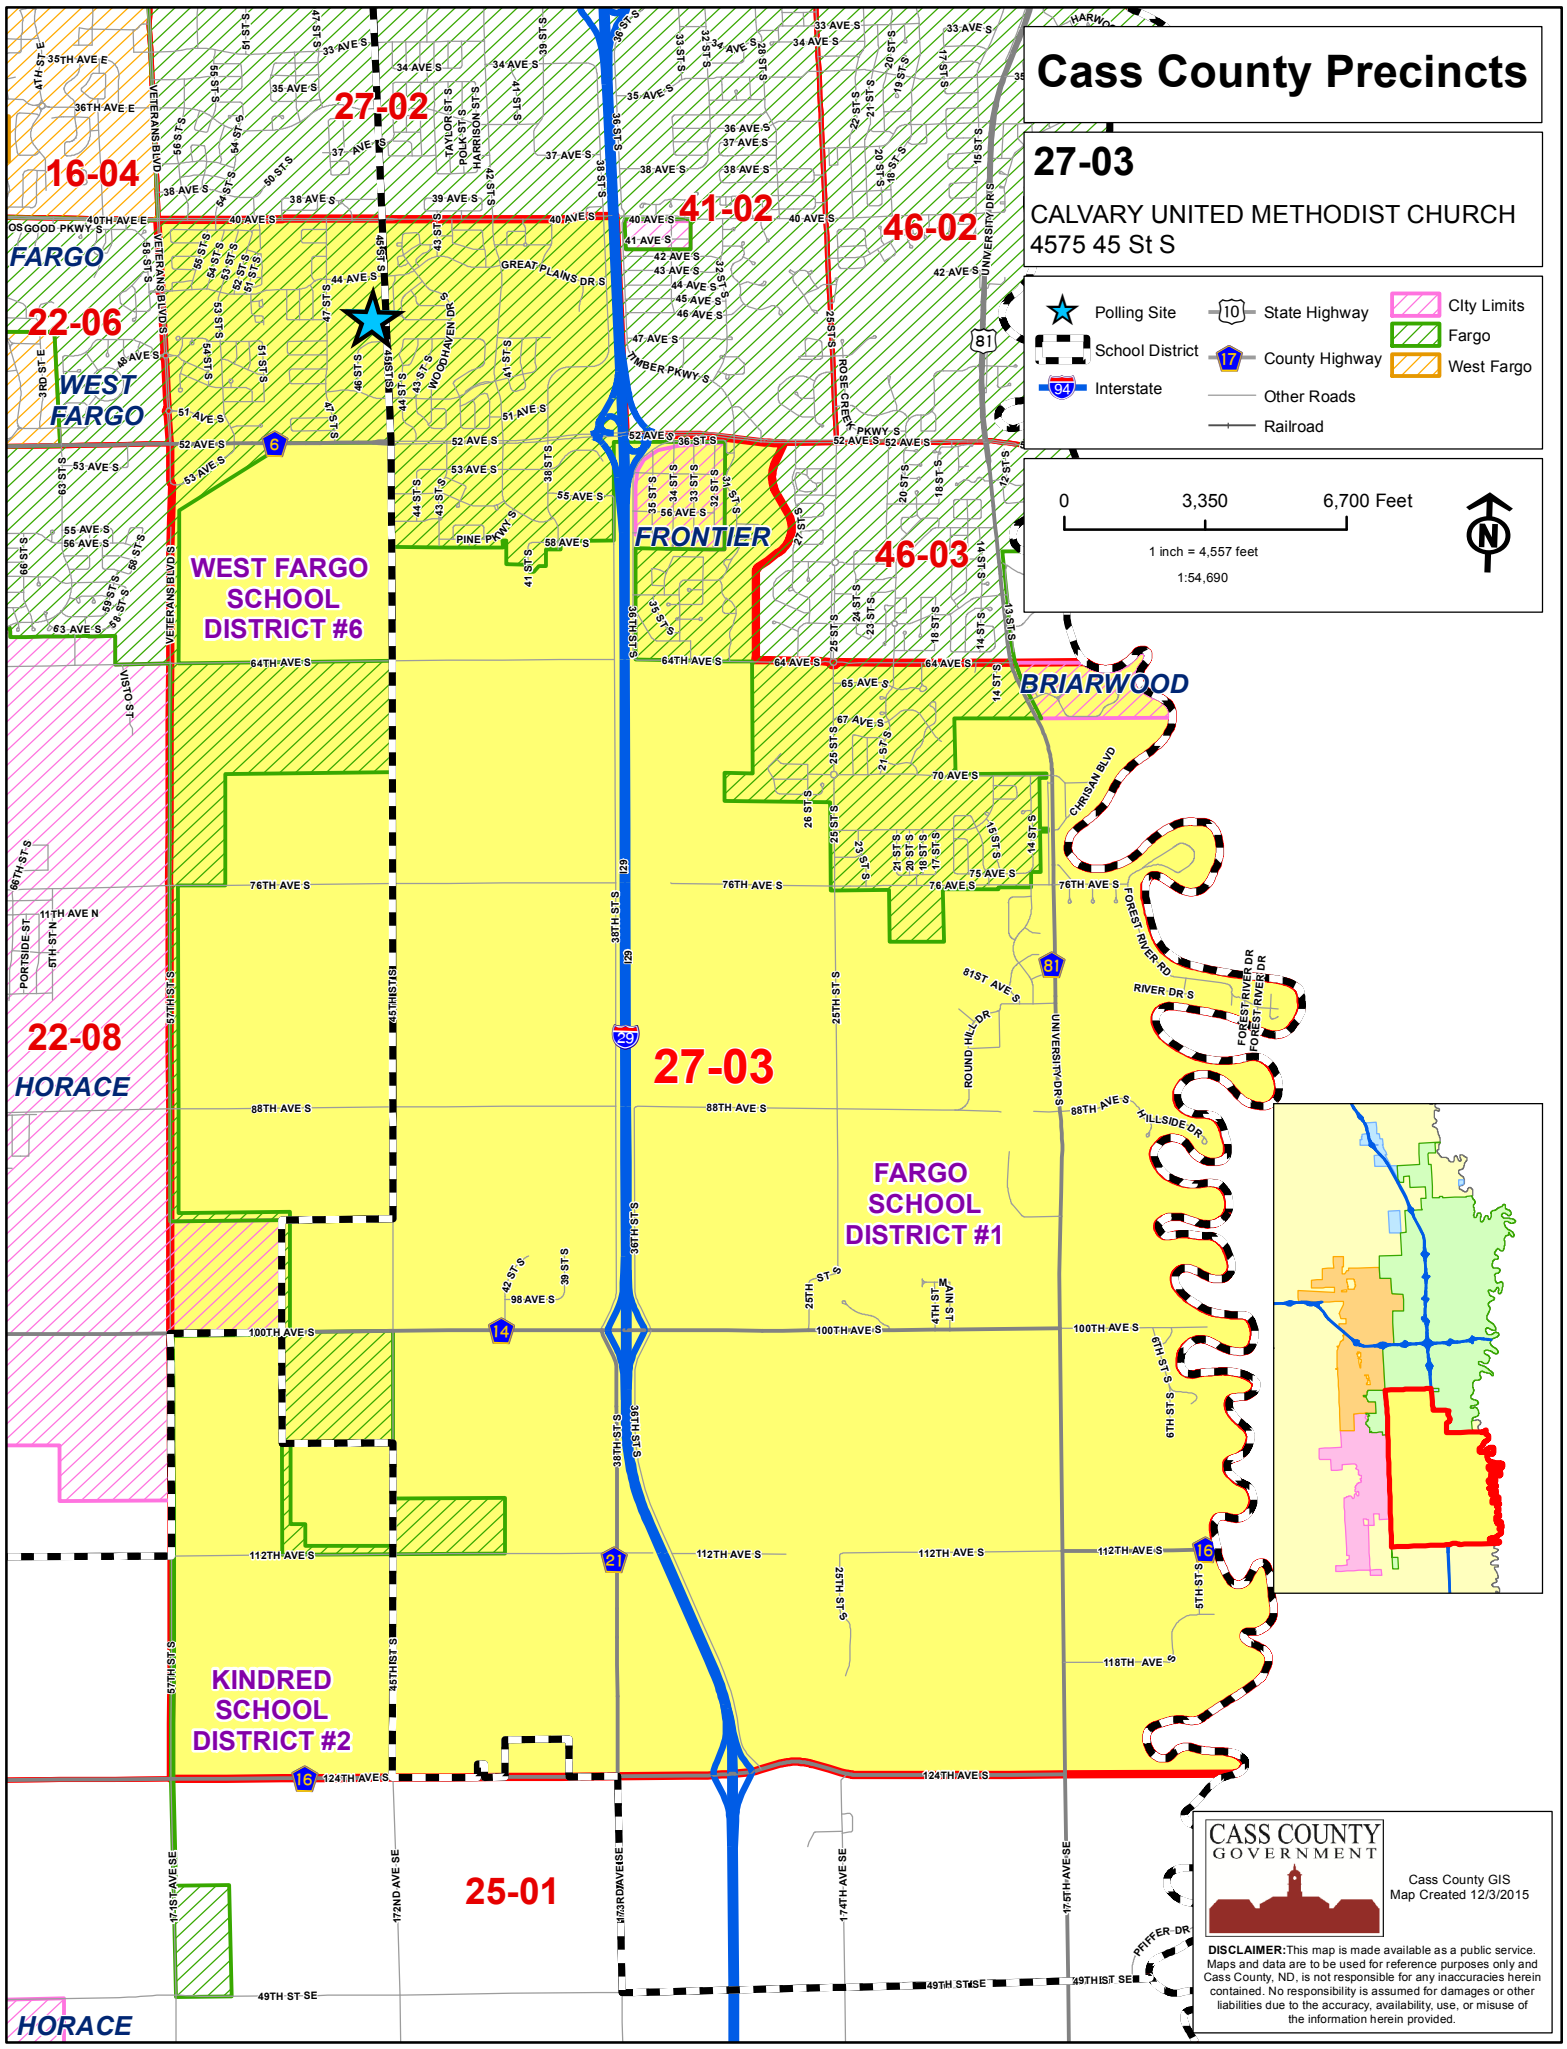

Cass County Precincts

27-03

CALVARY UNITED METHODIST CHURCH
4575 45 St S

- Polling Site
- School District
- Interstate
- State Highway
- County Highway
- City Limits
- Fargo
- West Fargo
- Other Roads
- Railroad

CASS COUNTY
GOVERNMENT

Cass County GIS
Map Created 12/3/2015