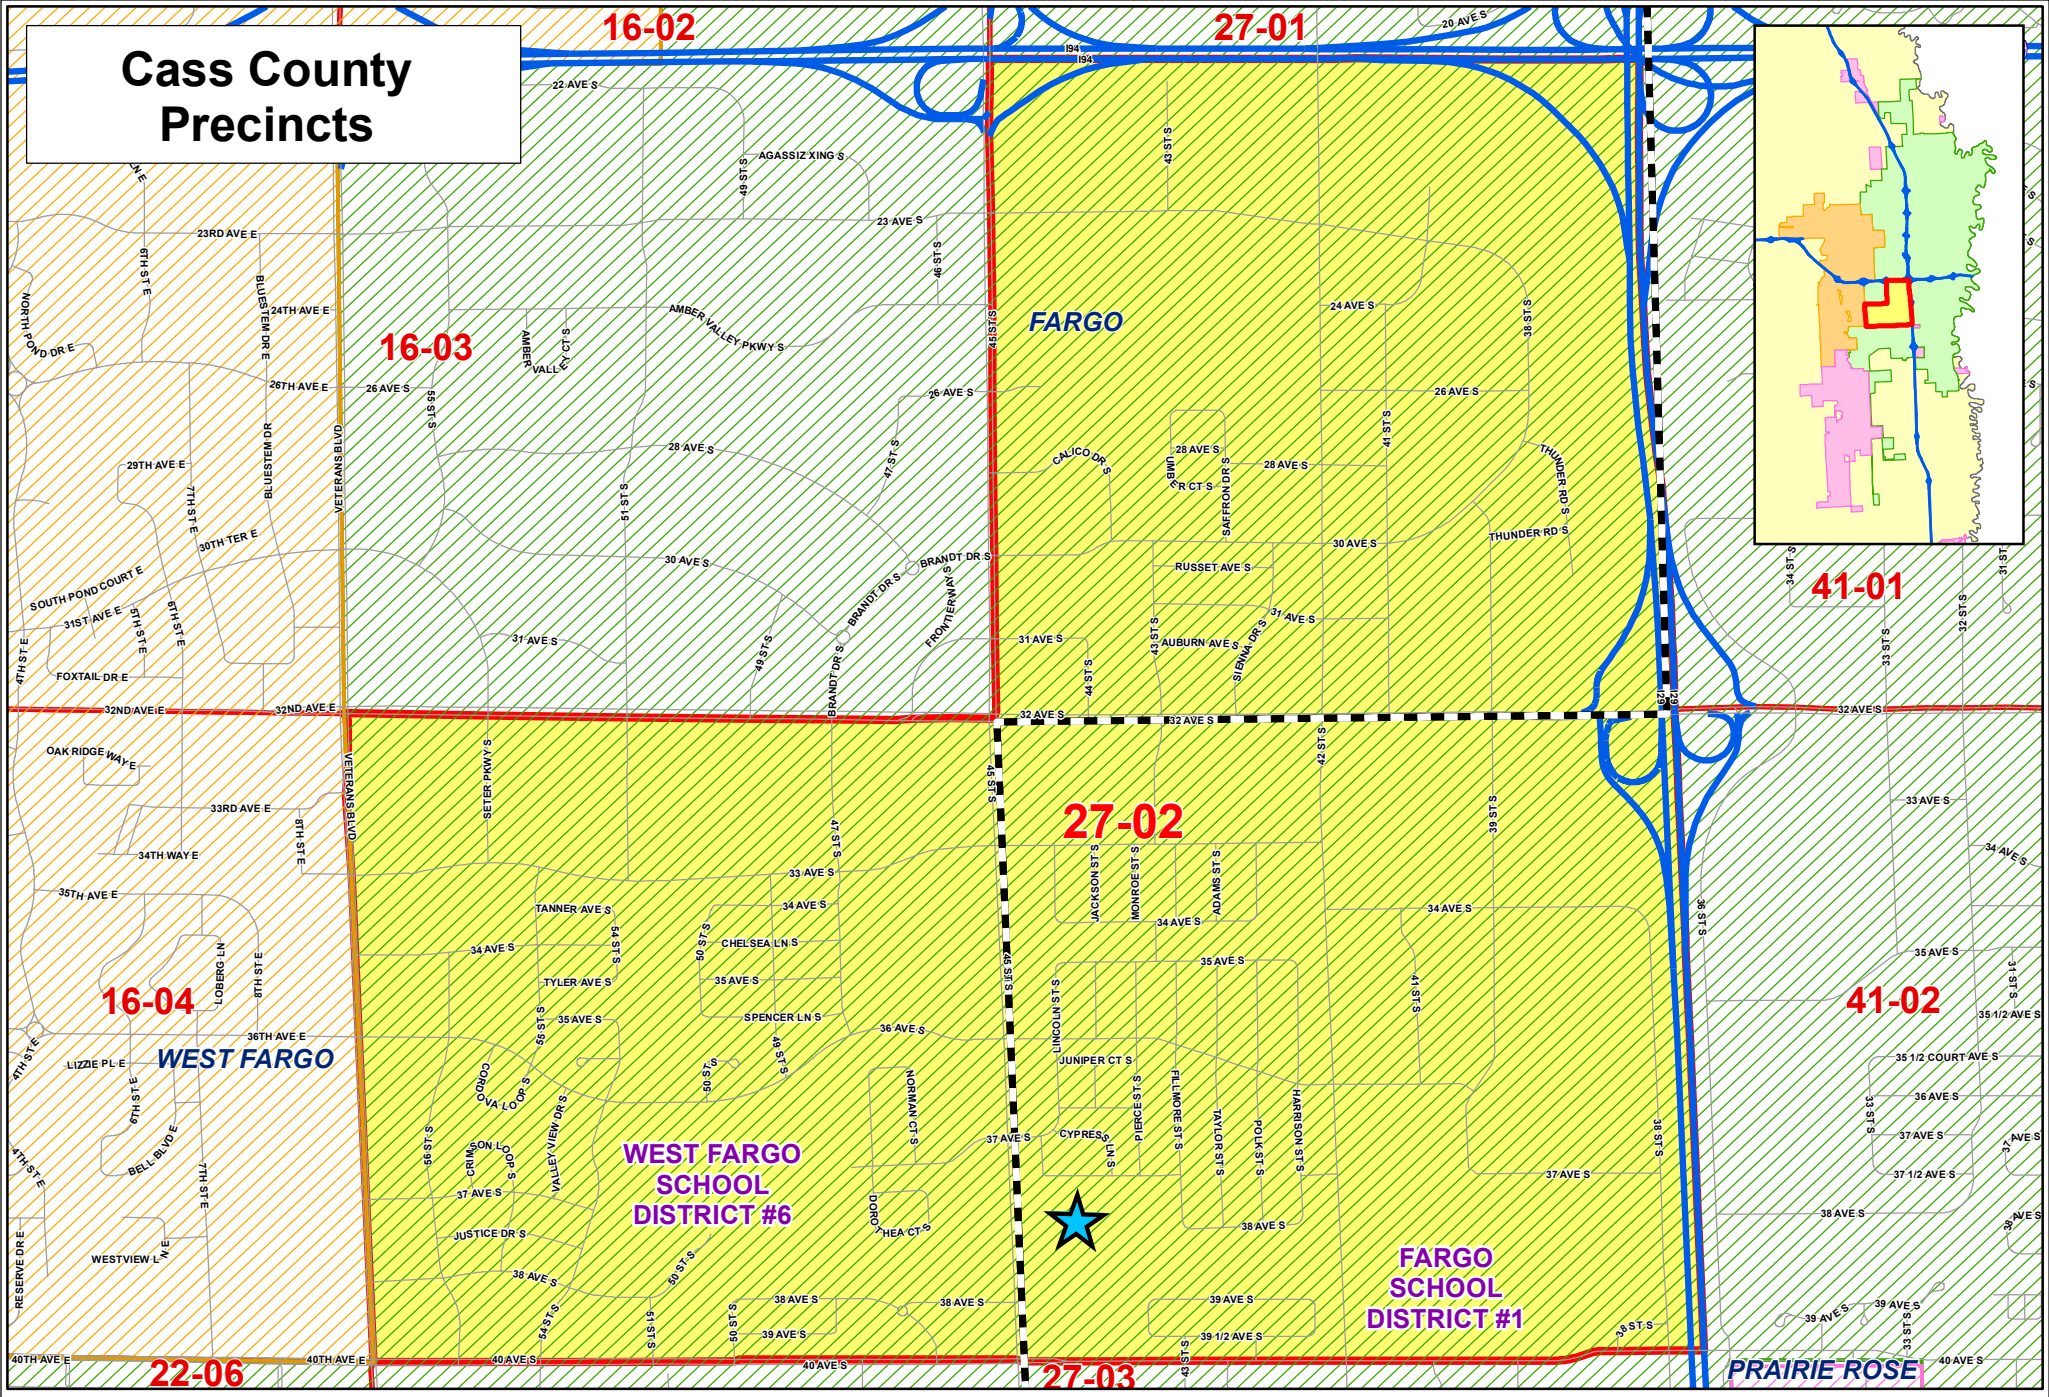

Cass County Precincts

27-02
EDGEWOOD VISTA
 4440 37th Ave S

Polling Site	State Highway	Railroad
School District	County Highway	City Limits
Interstate	Other Roads	Fargo
		West Fargo

0 625 1,250 Feet
 1 inch = 1,566 feet
 1:18,791

CASS COUNTY GOVERNMENT

DISCLAIMER: This map is made available as a public service. Maps and data are to be used for reference purposes only and Cass County, ND, is not responsible for any inaccuracies herein contained. No responsibility is assumed for damages or other liabilities due to the accuracy, availability, use, or misuse of the information herein provided.

Cass County GIS
 Map Updated 4/30/2018