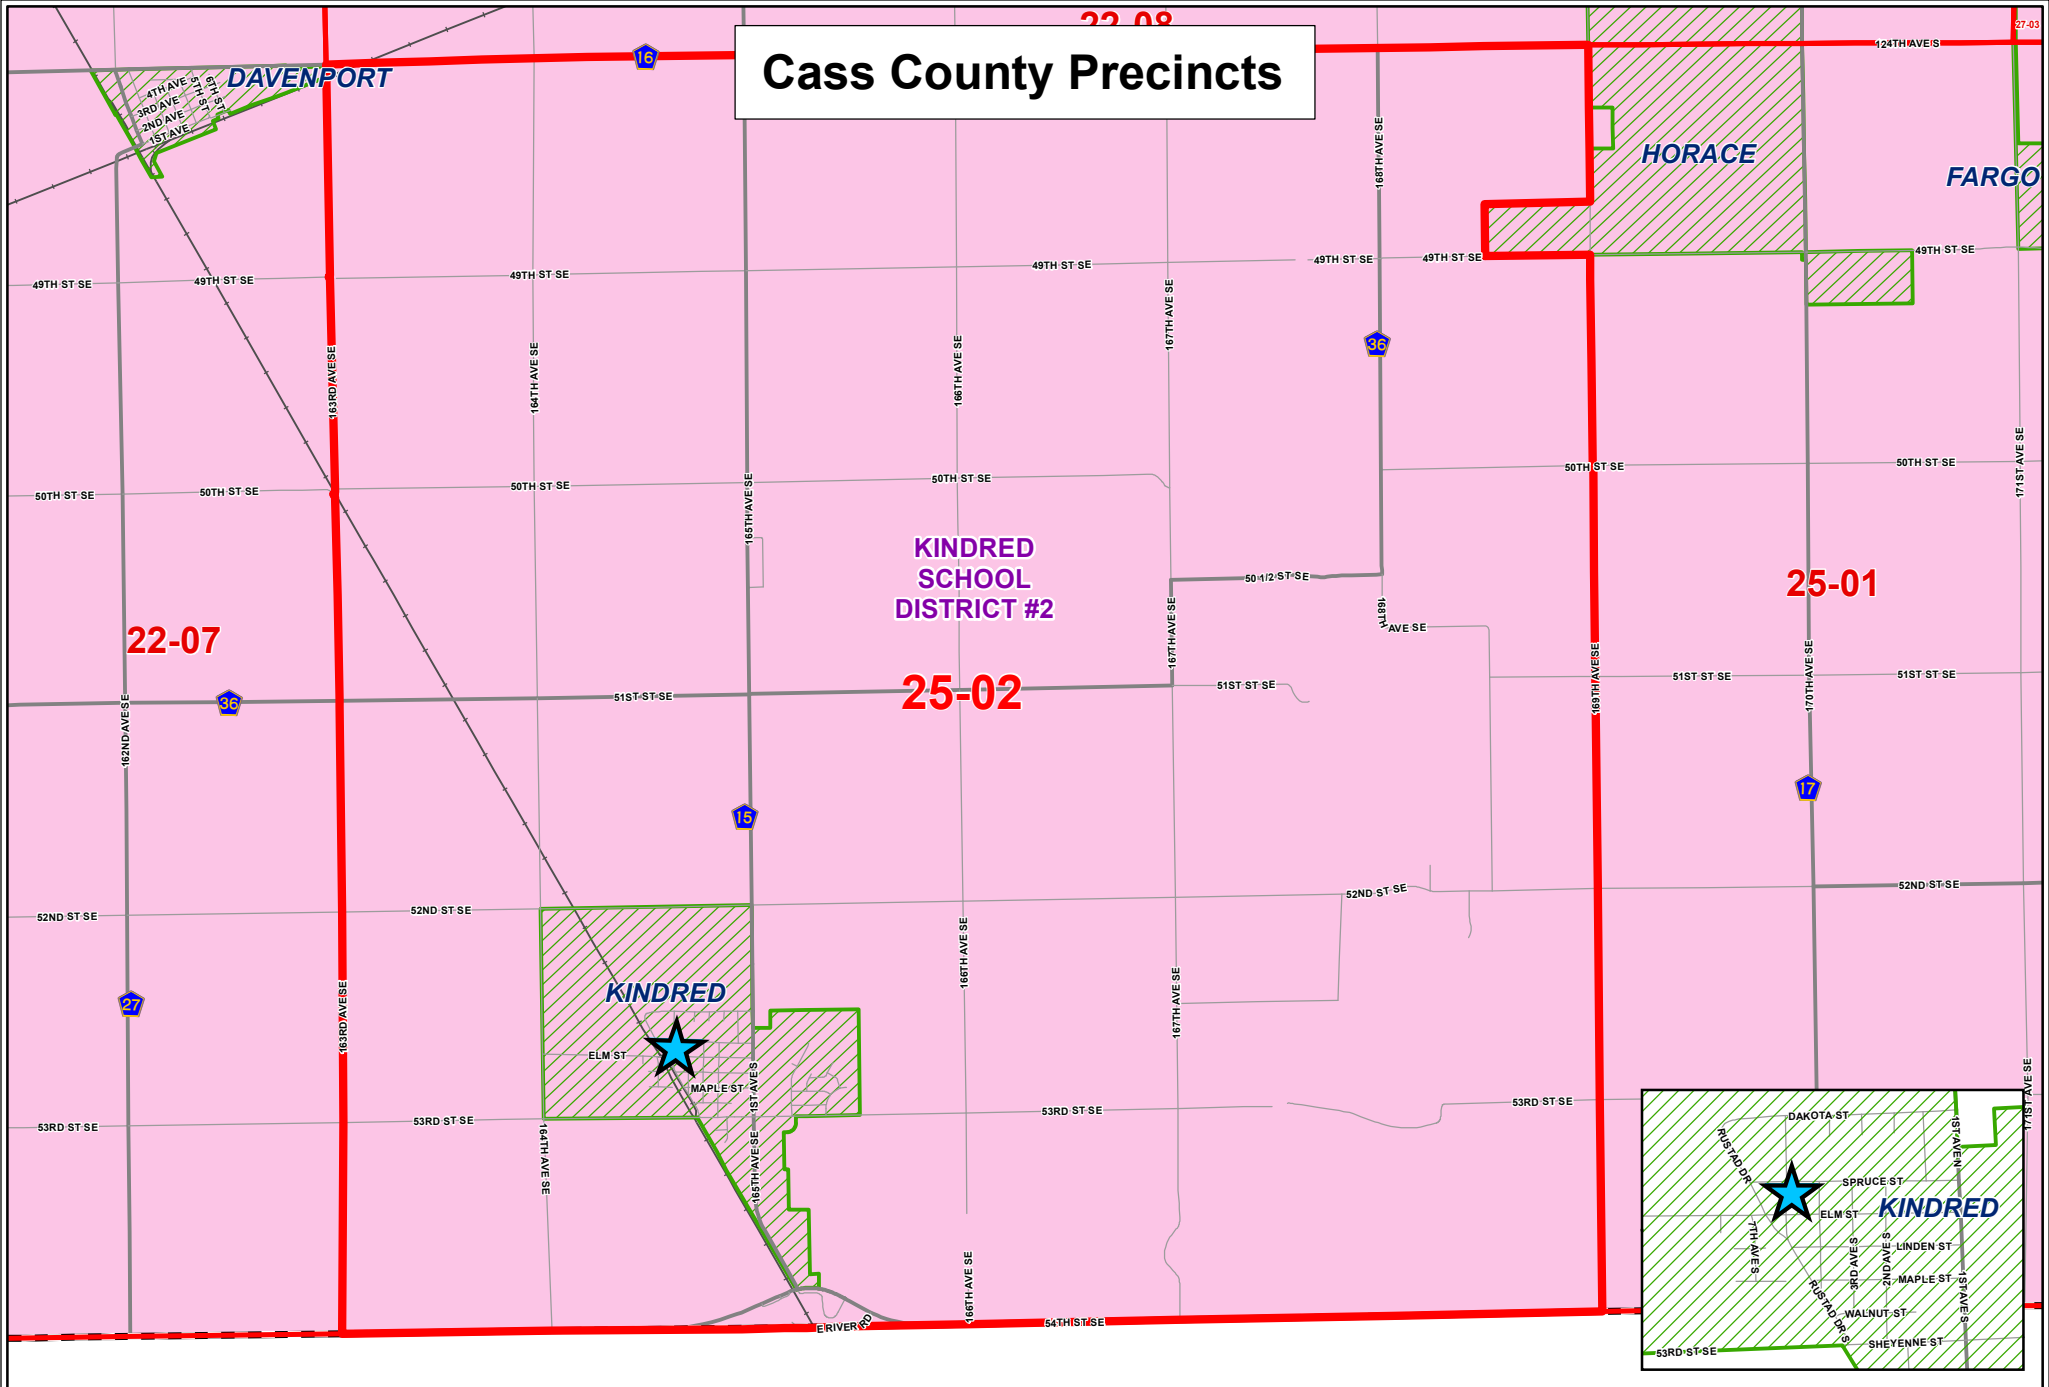

Cass County Precincts

25-02
KINDRED CITY HALL
 31 5th Ave N

	Polling Site		State Highway		Railroad
	School District		County Highway		City Limits
	Interstate		Other Roads		

0 1,950 3,900 Feet

1 inch = 4,812 feet

1:57,742

DISCLAIMER: This map is made available as a public service. Maps and data are to be used for reference purposes only and Cass County, ND, is not responsible for any inaccuracies herein contained. No responsibility is assumed for damages or other liabilities due to the accuracy, availability, use, or misuse of the information herein provided.

Cass County GIS
 Map Updated 4/30/2018