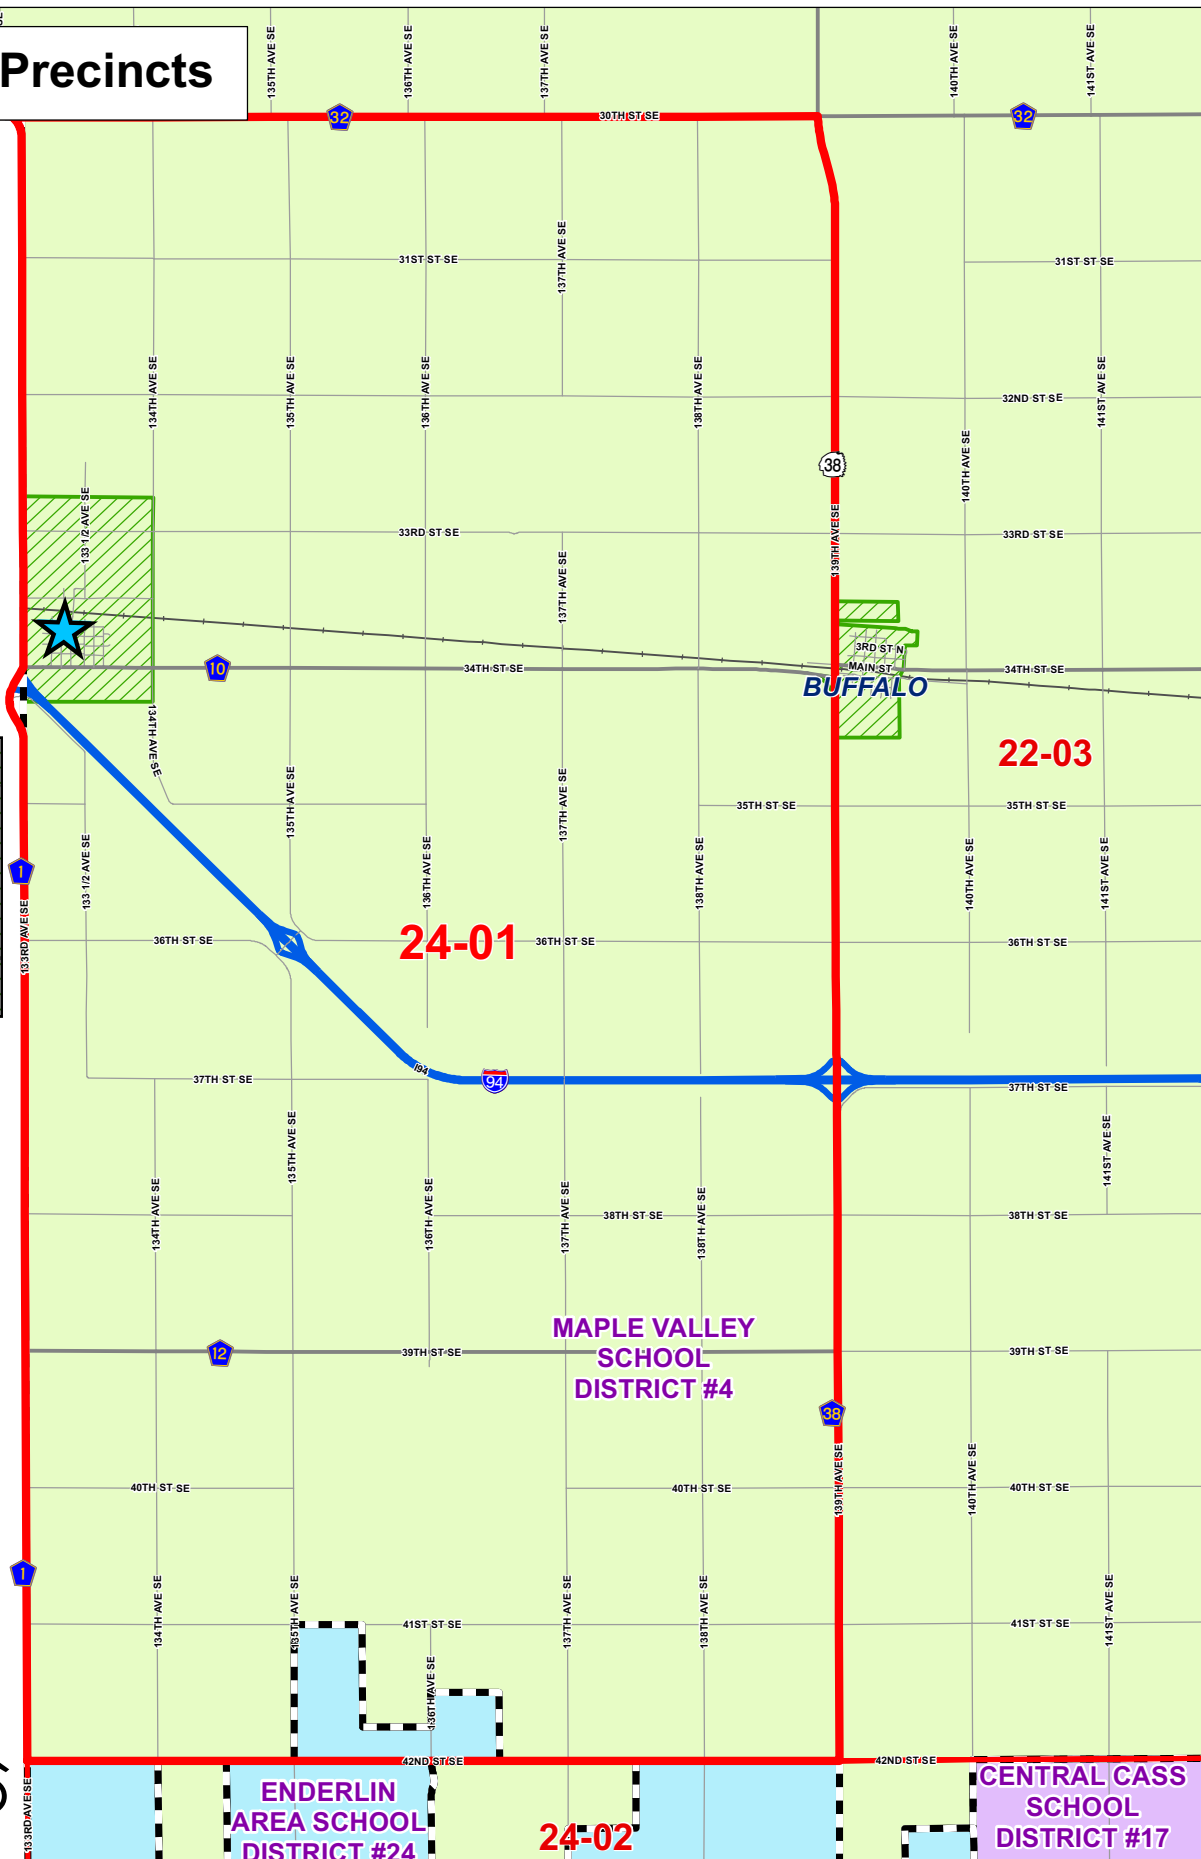

Cass County Precincts

0 3,000 6,000 Feet
1 inch = 7,438 feet
1:89,257

24-01
TOWER CITY COMMUNITY CENTER
507 Broadway St

- Polling Site
- School District
- Interstate
- State Highway
- County Highway
- Other Roads
- Railroad
- City Limits