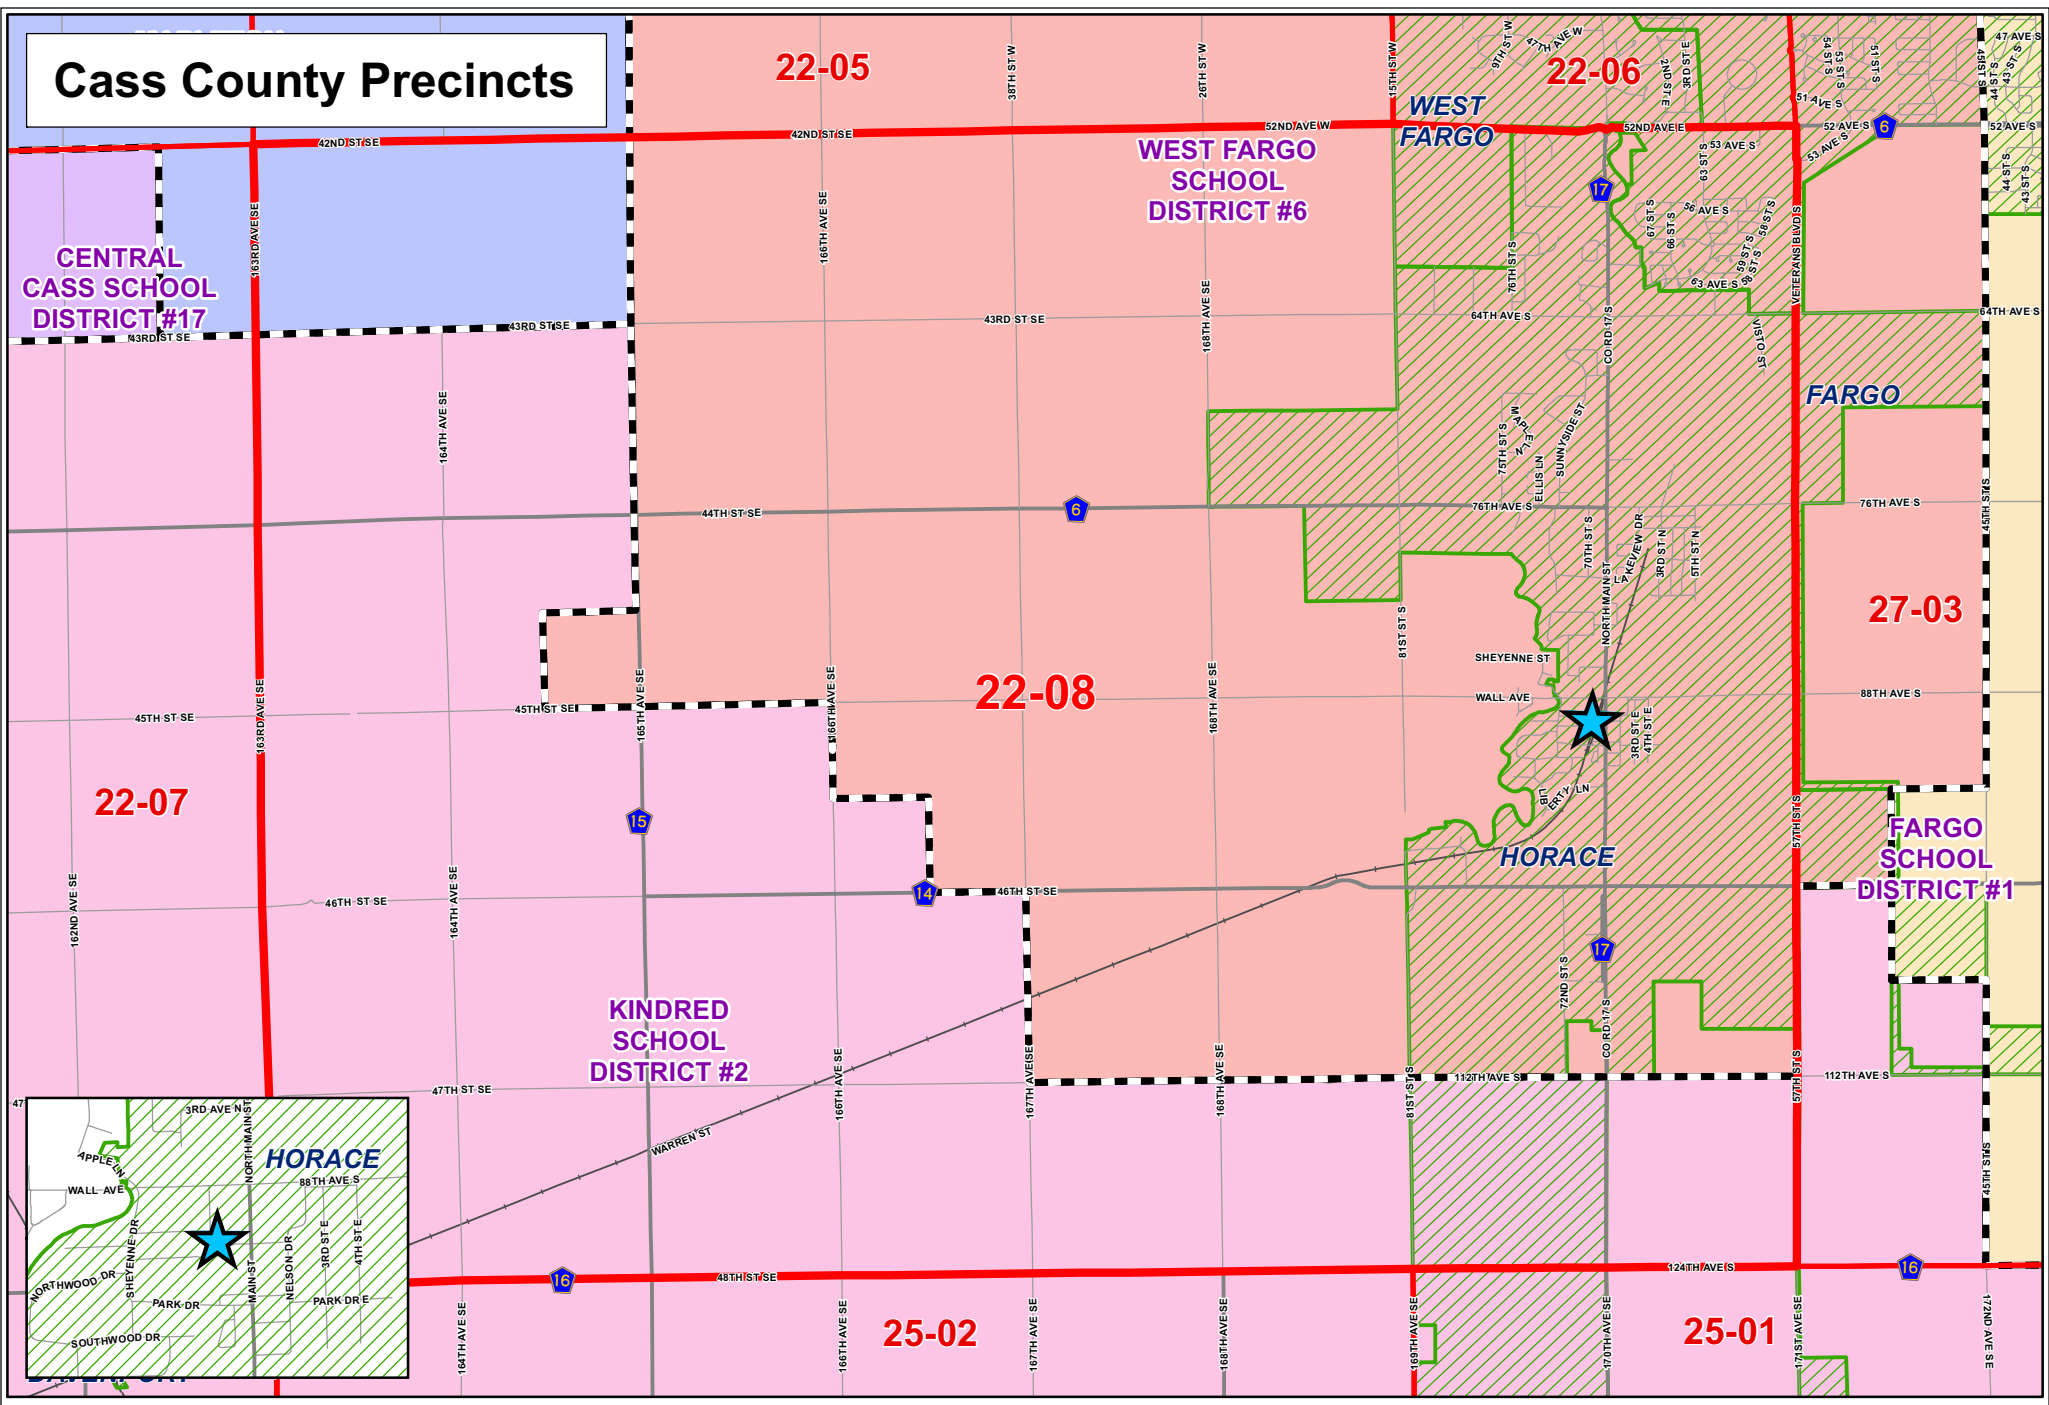

Cass County Precincts

22-08
HORACE SENIOR CENTER
 214 Thue Ct

	Polling Site		State Highway		Railroad
	School District		County Highway		City Limits
	Interstate		Other Roads		

0 2,150 4,300 Feet
 1 inch = 5,334 feet
 1:64,007

CASS COUNTY GOVERNMENT

DISCLAIMER: This map is made available as a public service. Maps and data are to be used for reference purposes only and Cass County, ND, is not responsible for any inaccuracies herein contained. No responsibility is assumed for damages or other liabilities due to the accuracy, availability, use, or misuse of the information herein provided.

Cass County GIS
 Map Created 2/18/2014