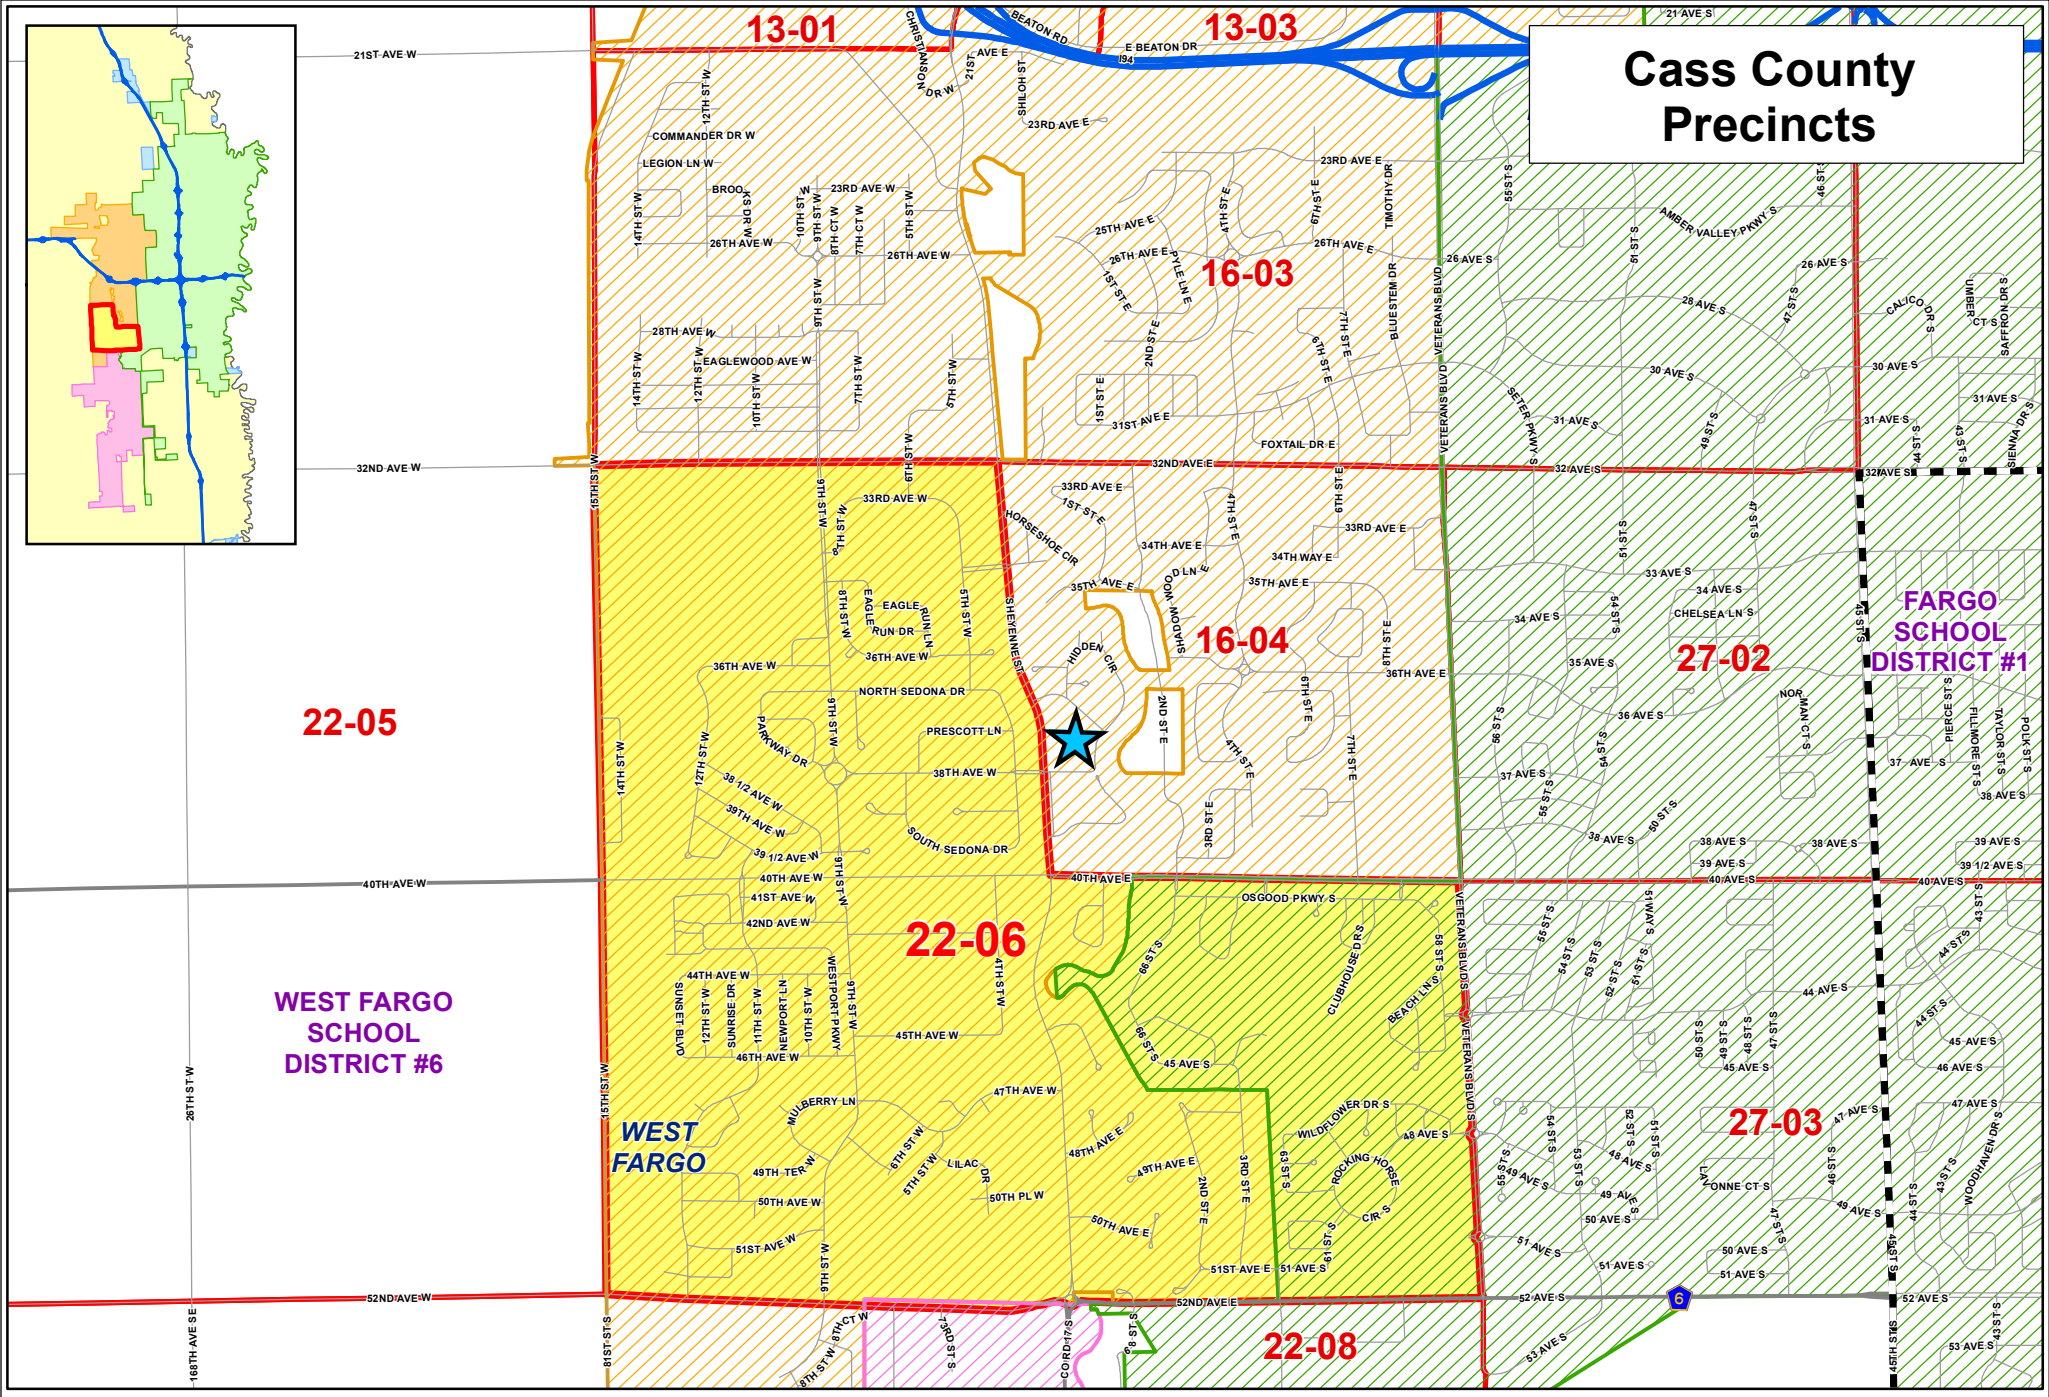

Cass County Precincts

22-06
TRIUMPH WEST
 3745 Sheyenne St

Polling Site	State Highway	Railroad
School District	County Highway	City Limits
Interstate	Other Roads	Fargo
		West Fargo

0 950 1,900 Feet

1 inch = 2,449 feet

1:29,390

CASS COUNTY
 GOVERNMENT

DISCLAIMER: This map is made available as a public service. Maps and data are to be used for reference purposes only and Cass County, ND, is not responsible for any inaccuracies herein contained. No responsibility is assumed for damages or other liabilities due to the accuracy, availability, use, or misuse of the information herein provided.

Cass County GIS
 Map Created 5/13/2016