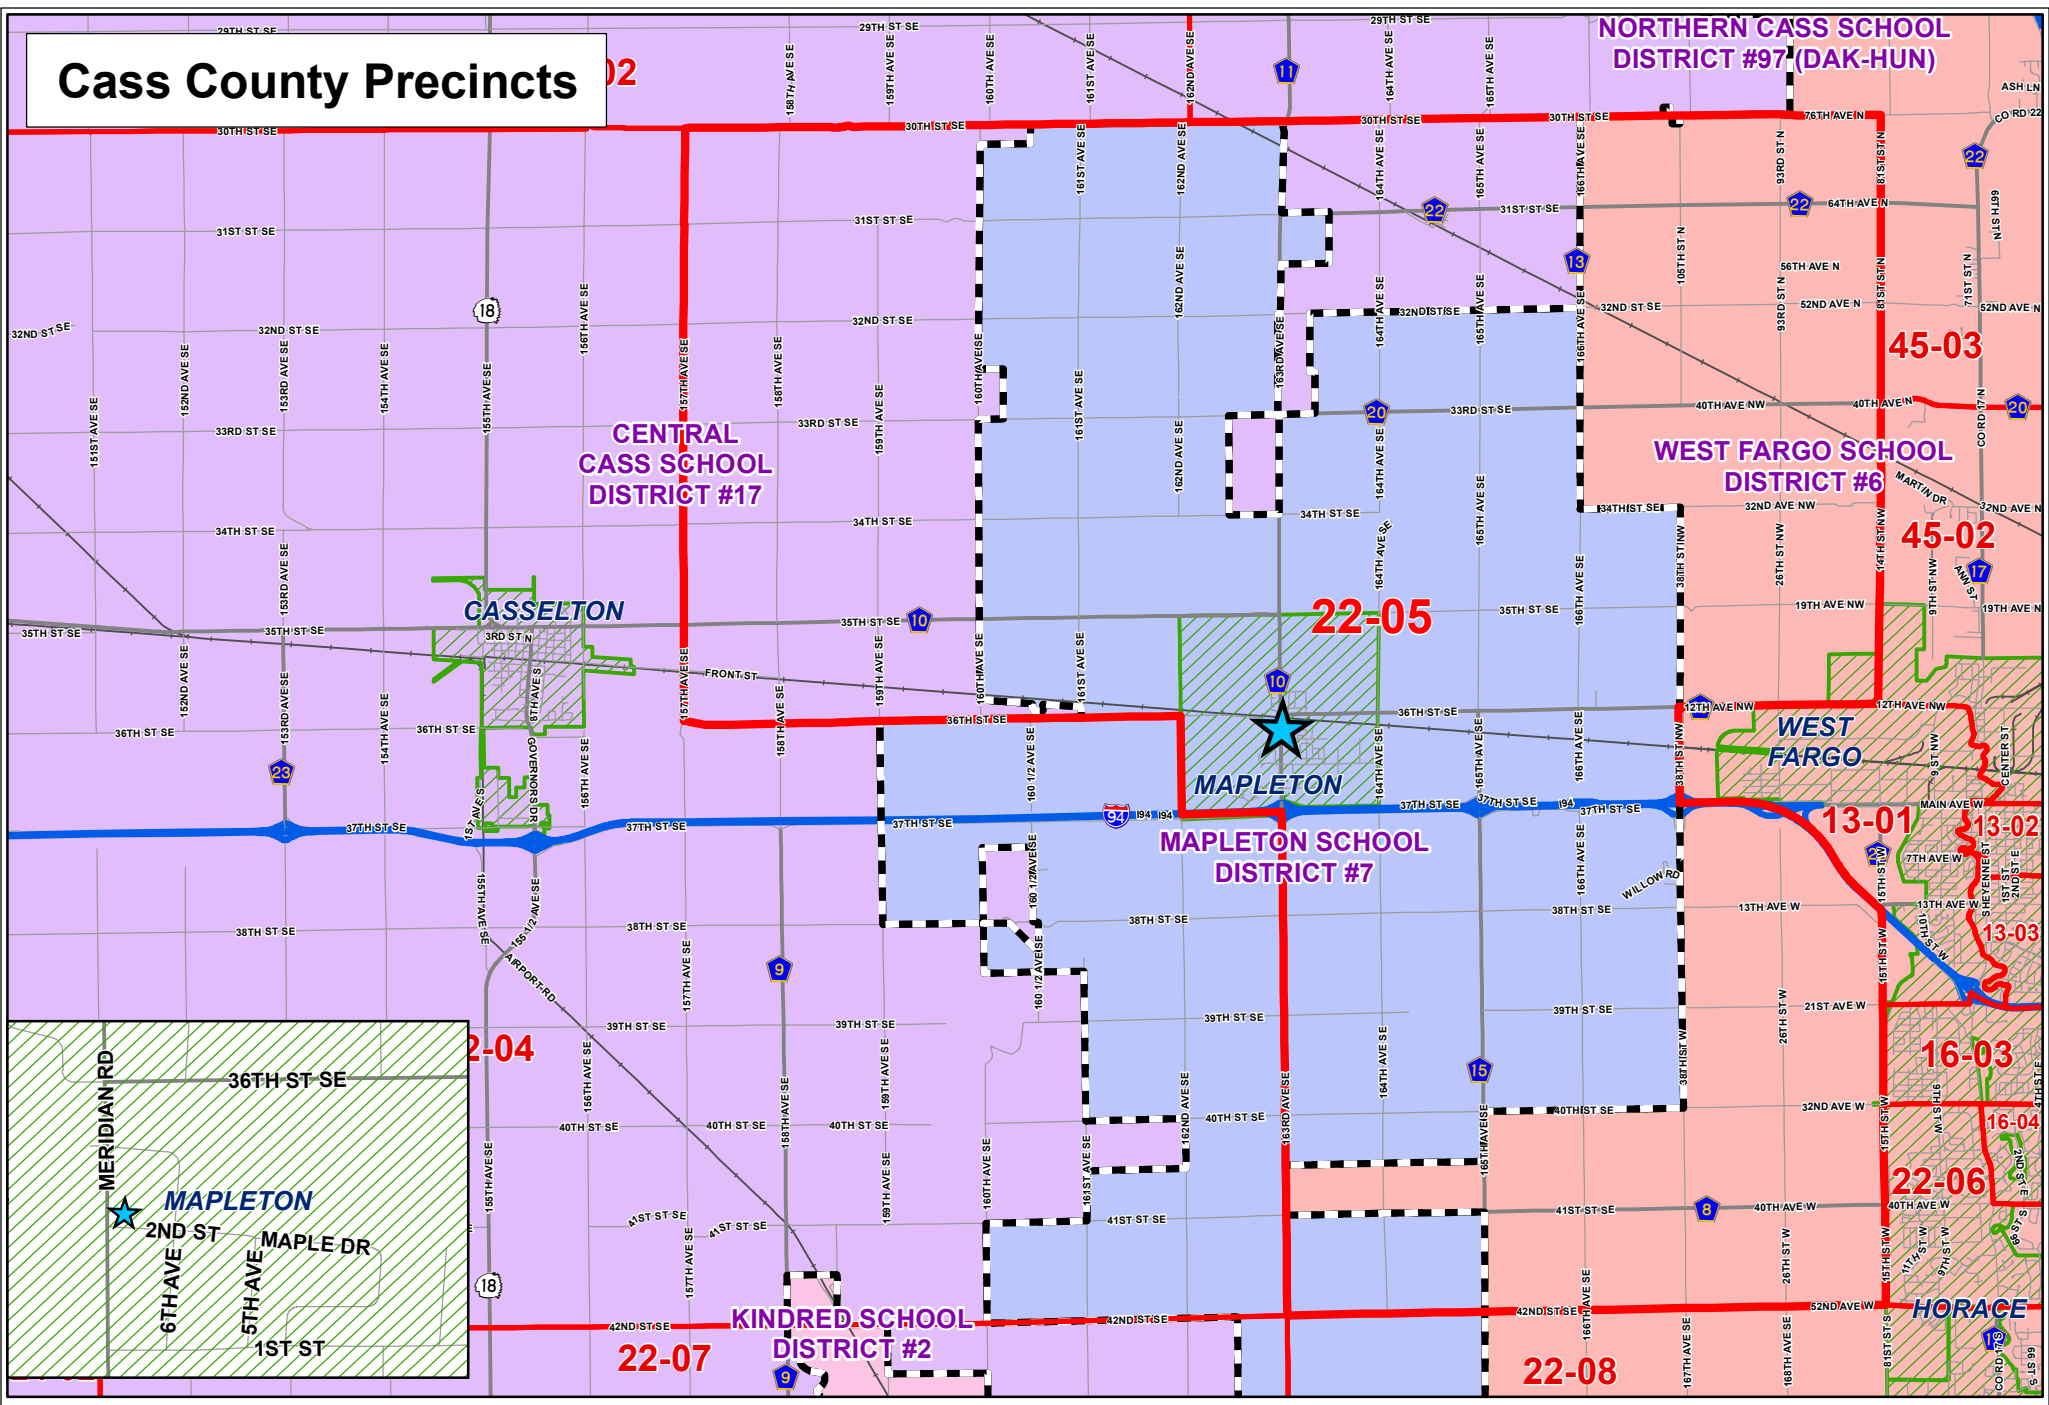

Cass County Precincts

22-05
MAPLETON COMMUNITY CENTER
 651 2nd St

	Polling Site		State Highway		Railroad
	School District		County Highway		City Limits
	Interstate		Other Roads		

0 4,100 8,200 Feet

1 inch = 10,154 feet

1:121,845

CASS COUNTY GOVERNMENT

DISCLAIMER: This map is made available as a public service. Maps and data are to be used for reference purposes only and Cass County, ND, is not responsible for any inaccuracies herein contained. No responsibility is assumed for damages or other liabilities due to the accuracy, availability, use, or misuse of the information herein provided.

Cass County GIS
 Map Updated 4/27/2018