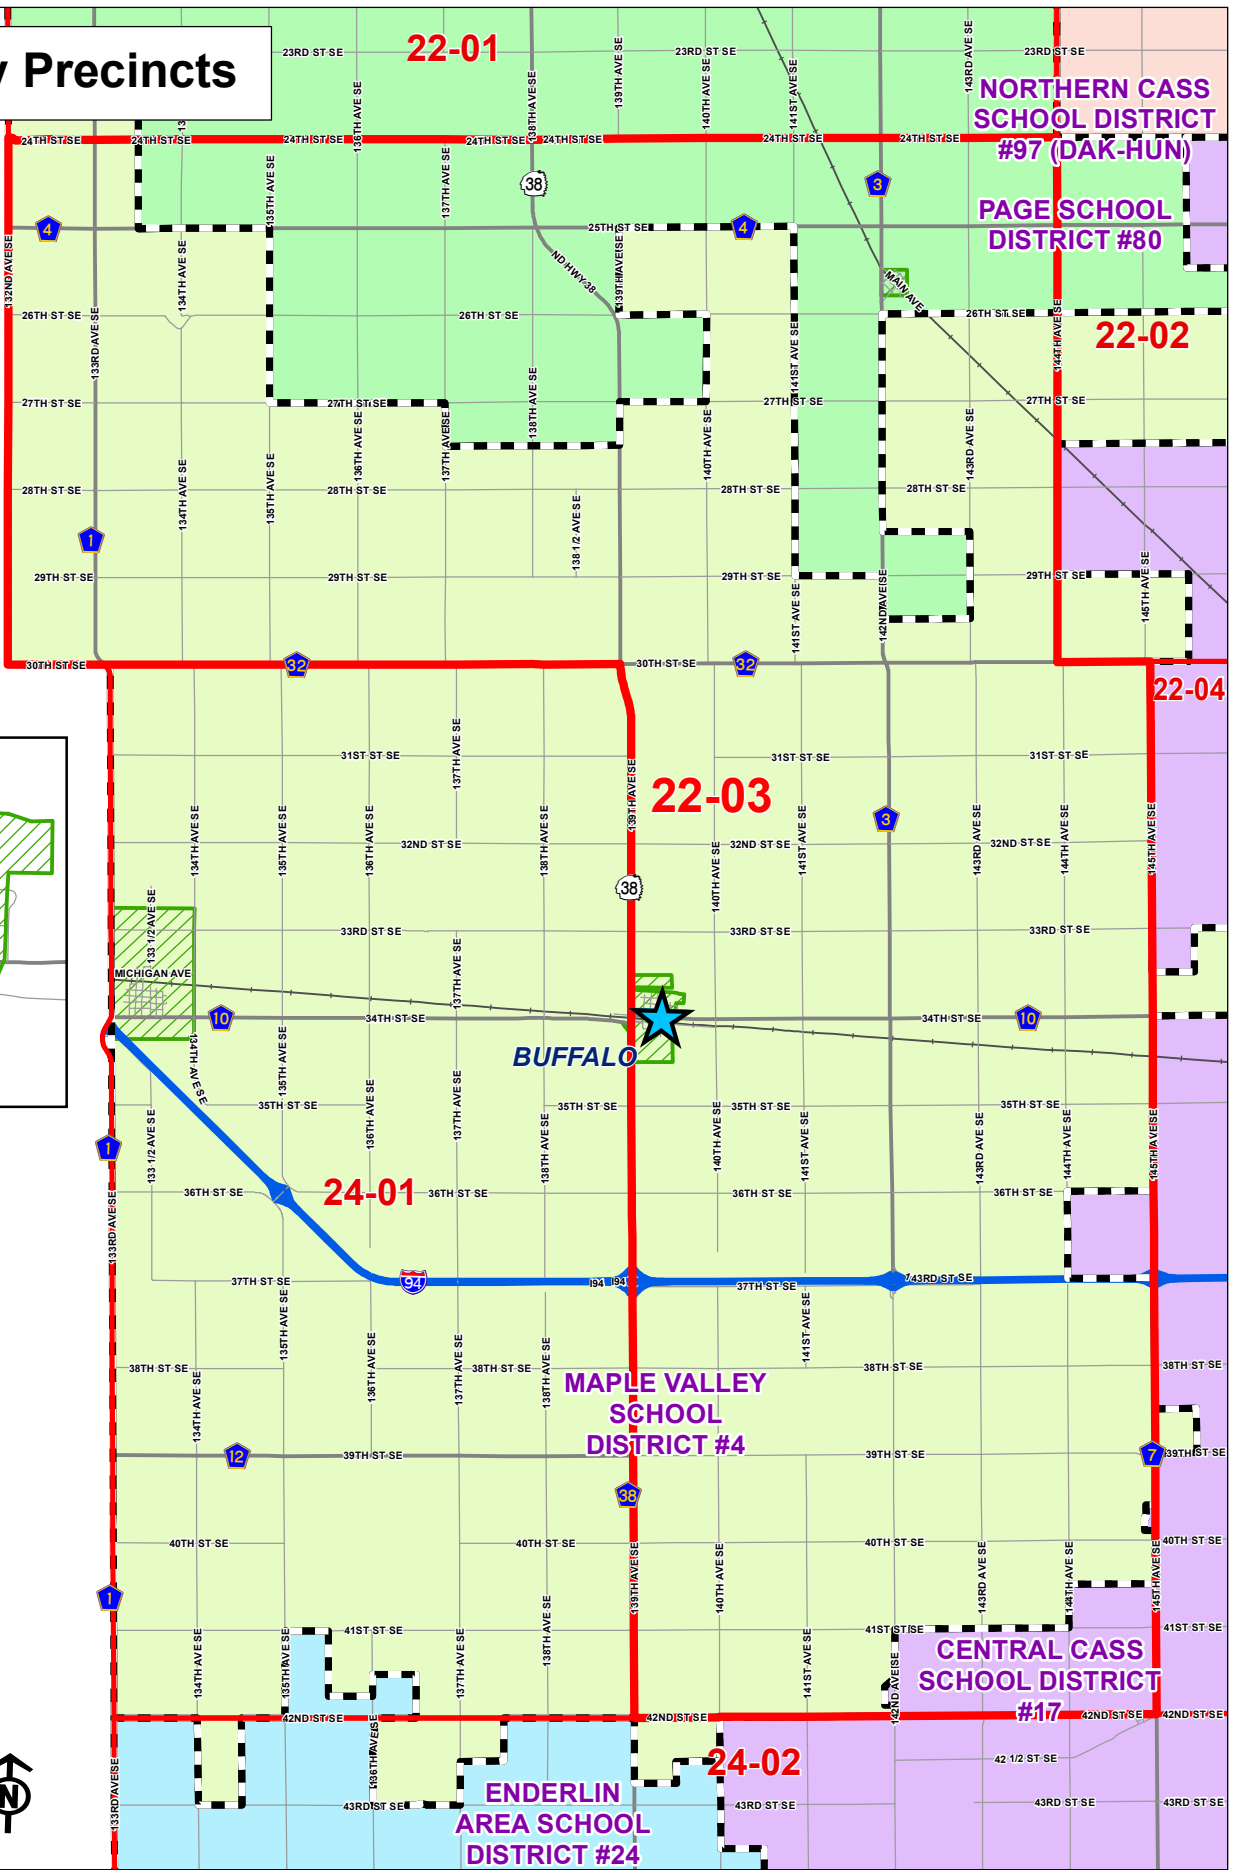

Cass County Precincts

22-03
BUFFALO COMMUNITY CENTER
 409 Main St

-  Polling Site
-  School District
-  Interstate
-  State Highway
-  County Highway
-  Other Roads
-  Railroad
-  City Limits

Cass County GIS
 Map Updated 4/27/2018

DISCLAIMER: This map is made available as a public service. Maps and data are to be used for reference purposes only and Cass County, ND, is not responsible for any inaccuracies herein contained. No responsibility is assumed for damages or other liabilities due to the accuracy, availability, use, or misuse of the information herein provided.