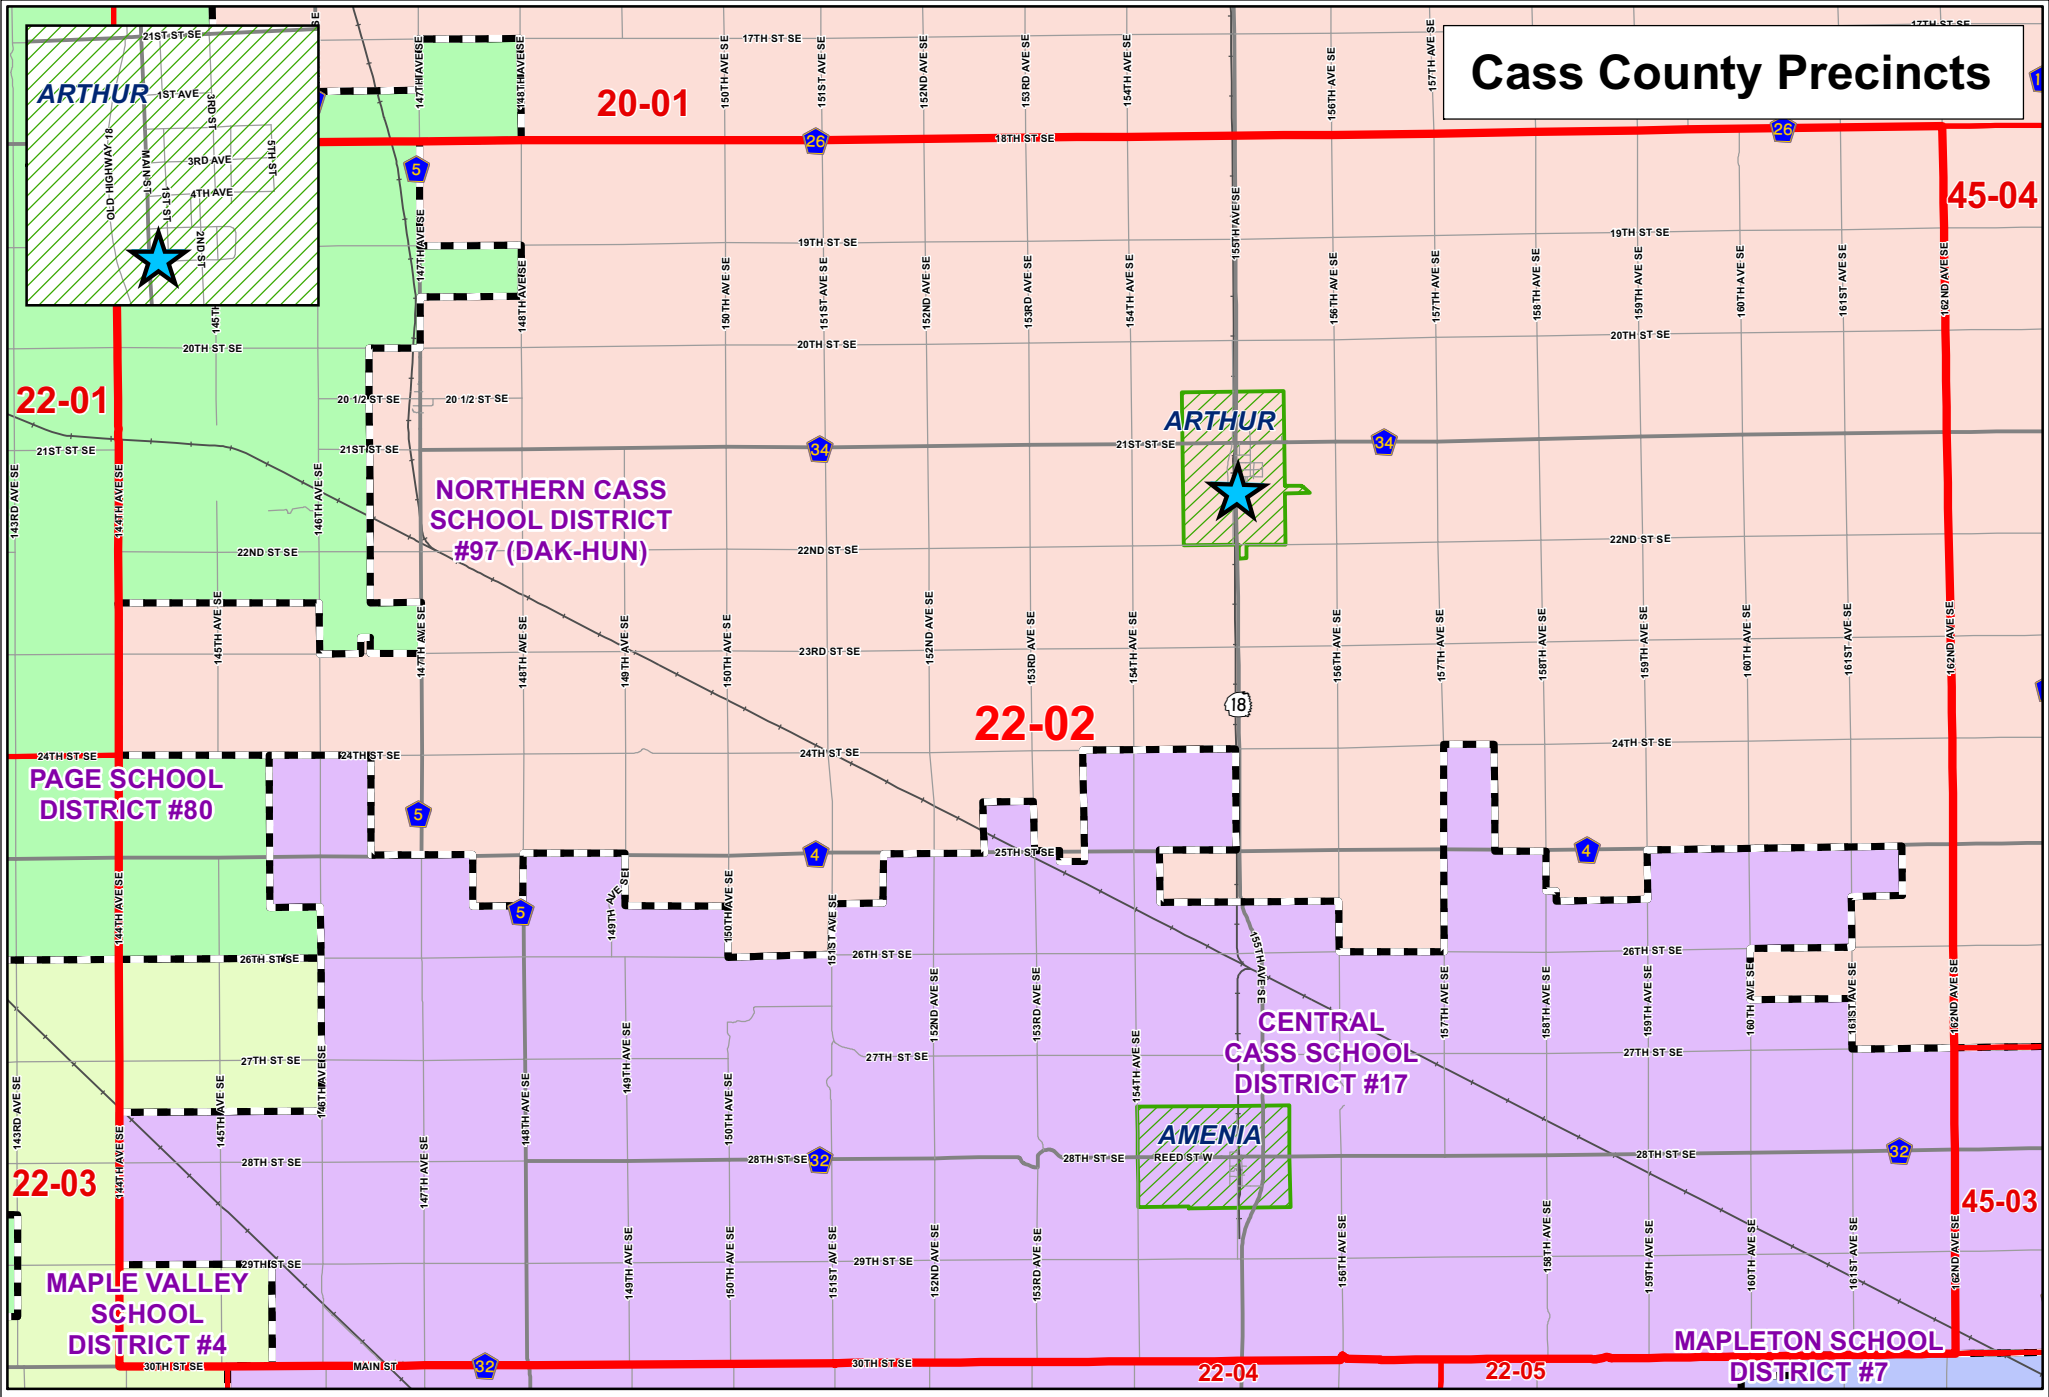

Cass County Precincts

22-02
ARTHUR COMMUNITY HALL
 550 Main St

	Polling Site		State Highway		Railroad
	School District		County Highway		City Limits
	Interstate		Other Roads		

0 4,050 8,100 Feet

1 inch = 9,965 feet

1:119,582

CASS COUNTY GOVERNMENT

DISCLAIMER: This map is made available as a public service. Maps and data are to be used for reference purposes only and Cass County, ND, is not responsible for any inaccuracies herein contained. No responsibility is assumed for damages or liabilities due to the accuracy, availability, use, or misuse of the information herein provided.

Cass County GIS
 Map Created 2/18/2014