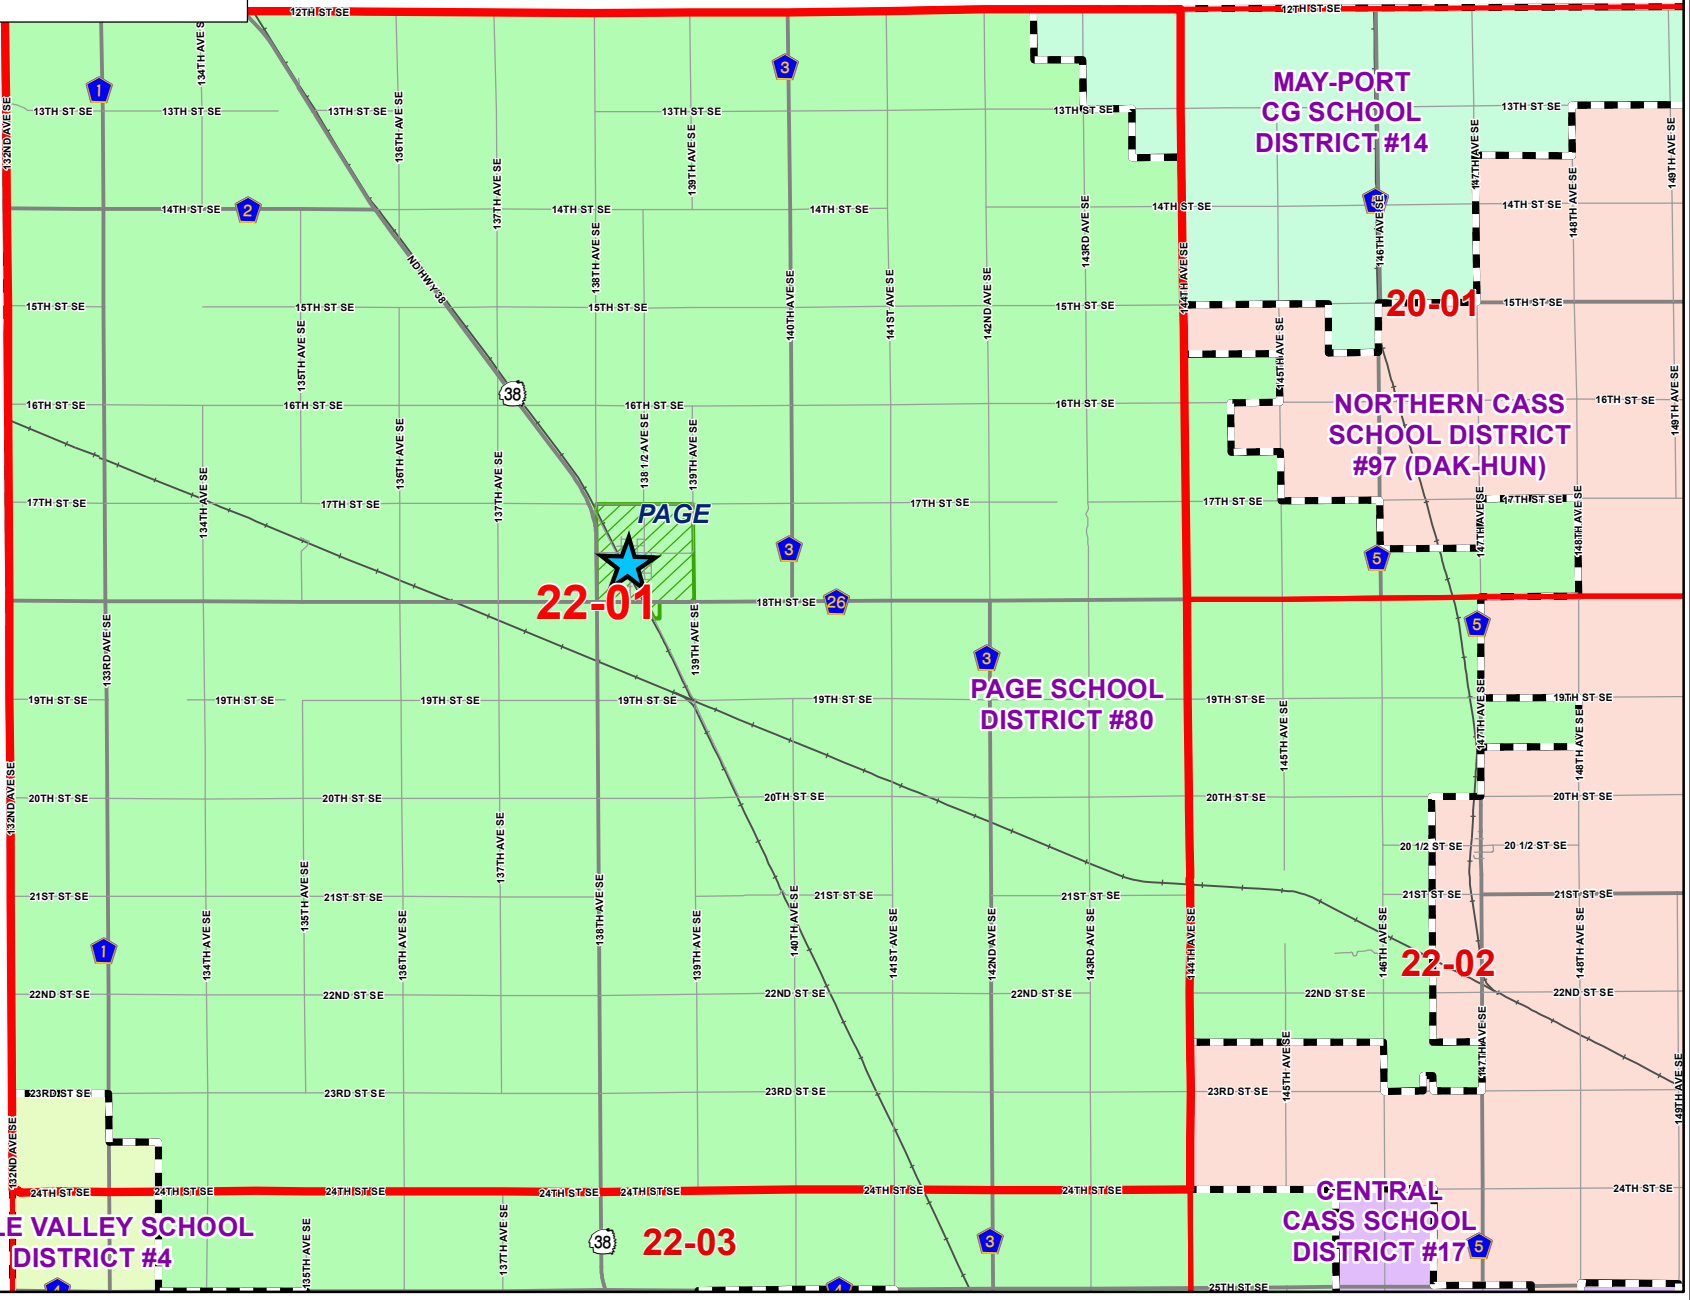

# Cass County Precincts

**22-01**  
**PAGE SENIOR CENTER**  
 124 Morton Ave

	Polling Site		State Highway		Railroad
	School District		County Highway		City Limits
	Interstate		Other Roads		

0 4,200 8,400 Feet  
 1 inch = 10,332 feet  
 1:123,985

**DISCLAIMER:** This map is made available as a public service. Maps and data are to be used for reference purposes only and Cass County, ND, is not responsible for any inaccuracies herein contained. No responsibility is assumed for damages or other liabilities due to the accuracy, availability, use, or misuse of the information herein provided.

Cass County GIS  
 Map Updated 4/27/2018