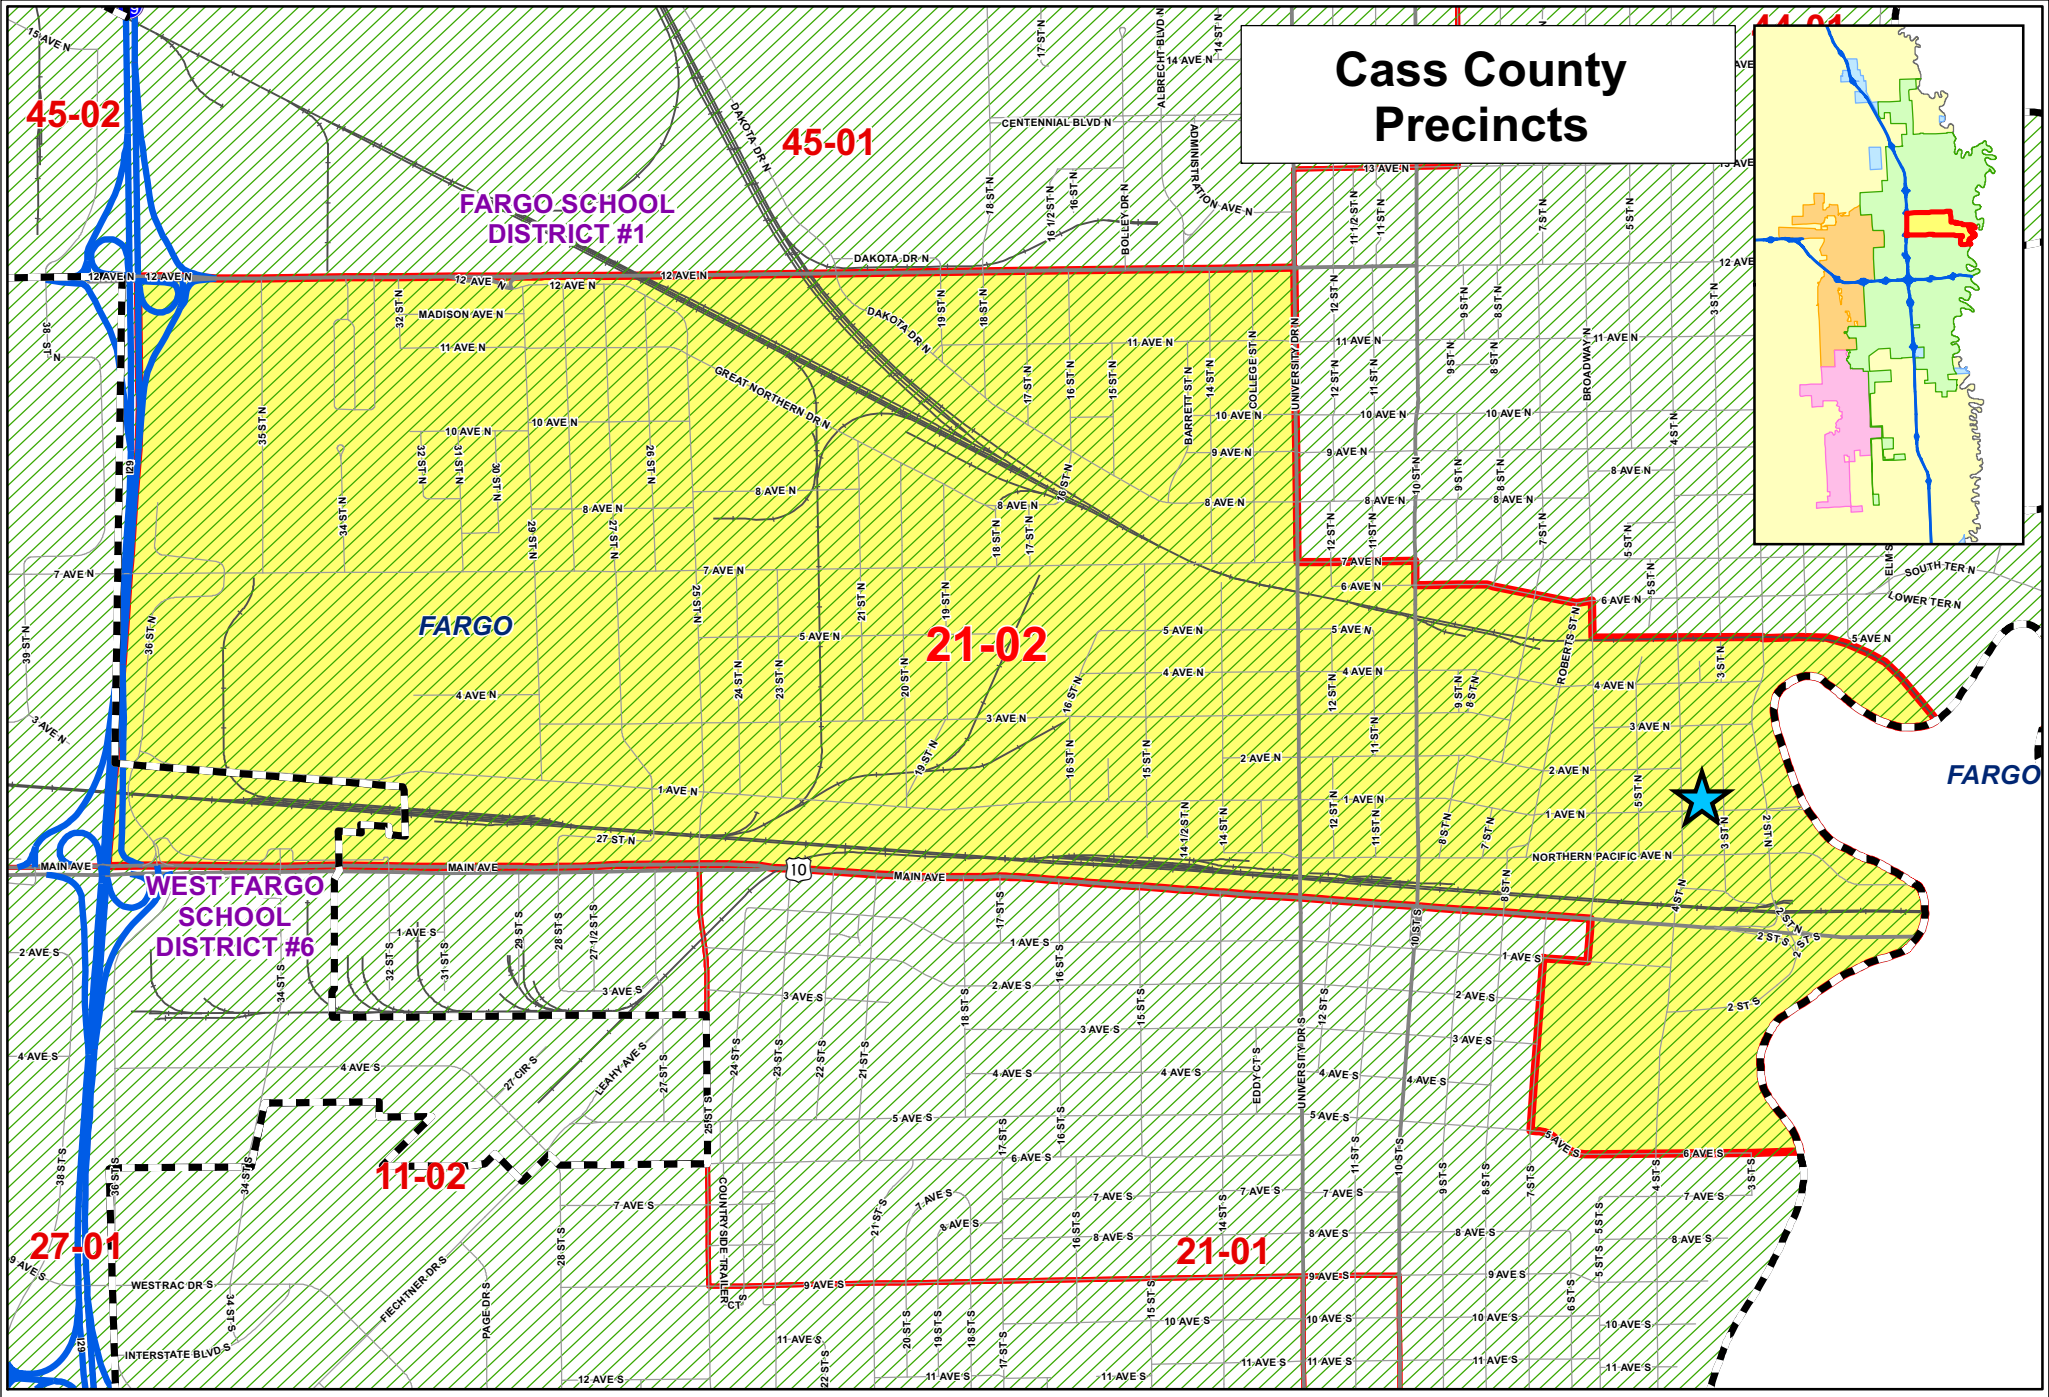

# Cass County Precincts

**21-02**  
**FARGO PUBLIC LIBRARY**  
 102 3rd St N

- Polling Site
- School District
- Interstate
- State Highway
- County Highway
- Other Roads
- City Limits
- Fargo
- West Fargo
- Railroad

**DISCLAIMER:** This map is made available as a public service. Maps and data are to be used for reference purposes only and Cass County, ND, is not responsible for any inaccuracies herein contained. No responsibility is assumed for damages or other liabilities due to the accuracy, availability, use, or misuse of the information herein provided.

Cass County GIS  
 Map Created 4/14/2014