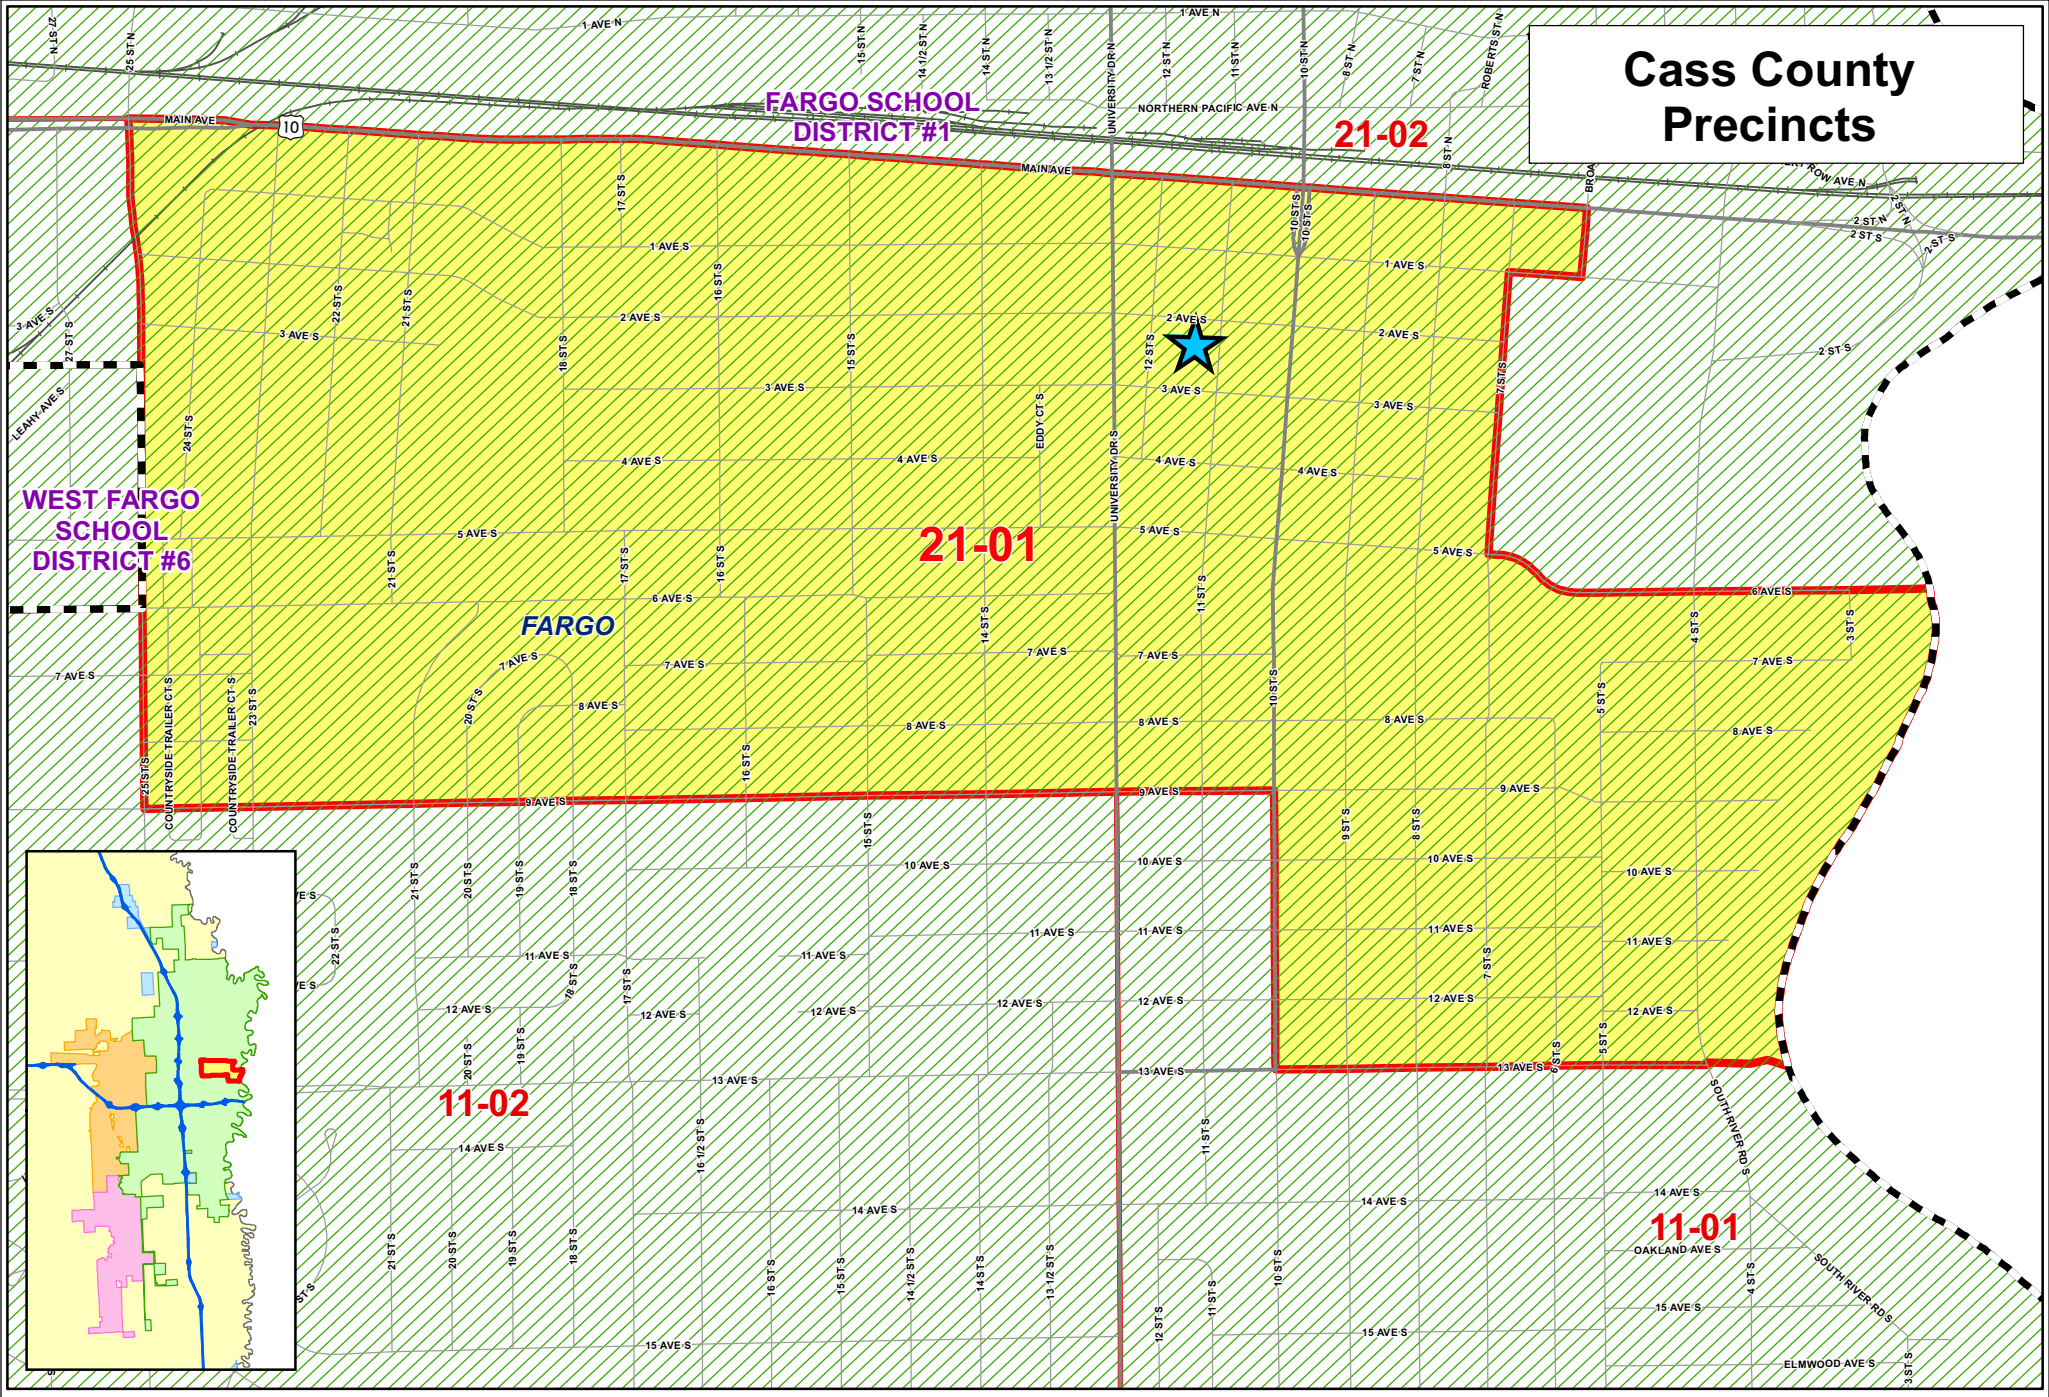

# Cass County Precincts

**21-01**  
**ROBERT D. JOHNSON**  
**RECREATION CENTER**  
 1104 2nd Ave S

Polling Site	State Highway	Railroad
School District	County Highway	City Limits
Interstate	Other Roads	Fargo
		West Fargo

0 445 890 Feet

1 inch = 1,045 feet

1:12,539

**CASS COUNTY**  
GOVERNMENT

**DISCLAIMER:** This map is made available as a public service. Maps and data are to be used for reference purposes only and Cass County, ND, is not responsible for any inaccuracies herein contained. No responsibility is assumed for damages or other liabilities due to the accuracy, availability, use, or misuse of the information herein provided.

Cass County GIS  
Map Created 1/14/2014