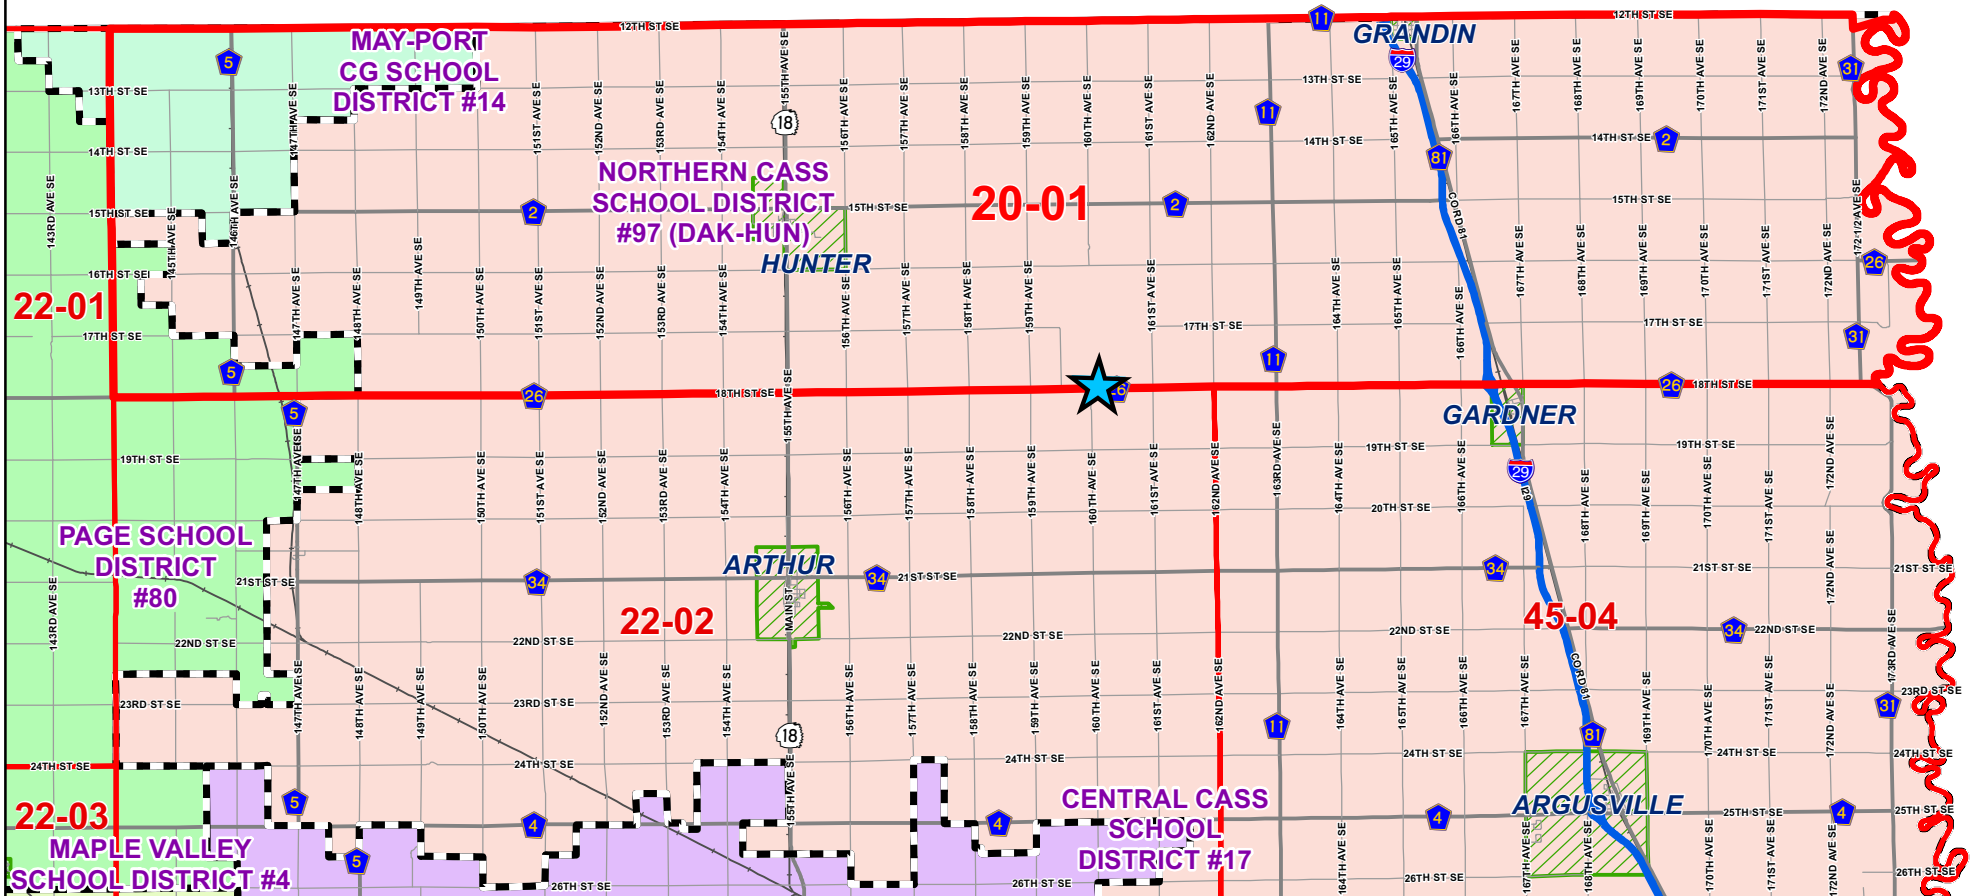

Cass County Precincts

20-01
 NORTHERN CASS SCHOOL
 16021 18th St SE

	Polling Site		State Highway		Railroad
	School District		County Highway		City Limits
	Interstate		Other Roads		

0 6,500 13,000 Feet
 1 inch = 16,539 feet
 1:198,470

CASS COUNTY GOVERNMENT

DISCLAIMER: This map is made available as a public service. Maps and data are to be used for reference purposes only and Cass County, ND, is not responsible for any inaccuracies herein contained. No responsibility is assumed for damages or other liabilities due to the accuracy, availability, use, or misuse of the information herein provided.

Cass County GIS
 Map Created 12/9/2013