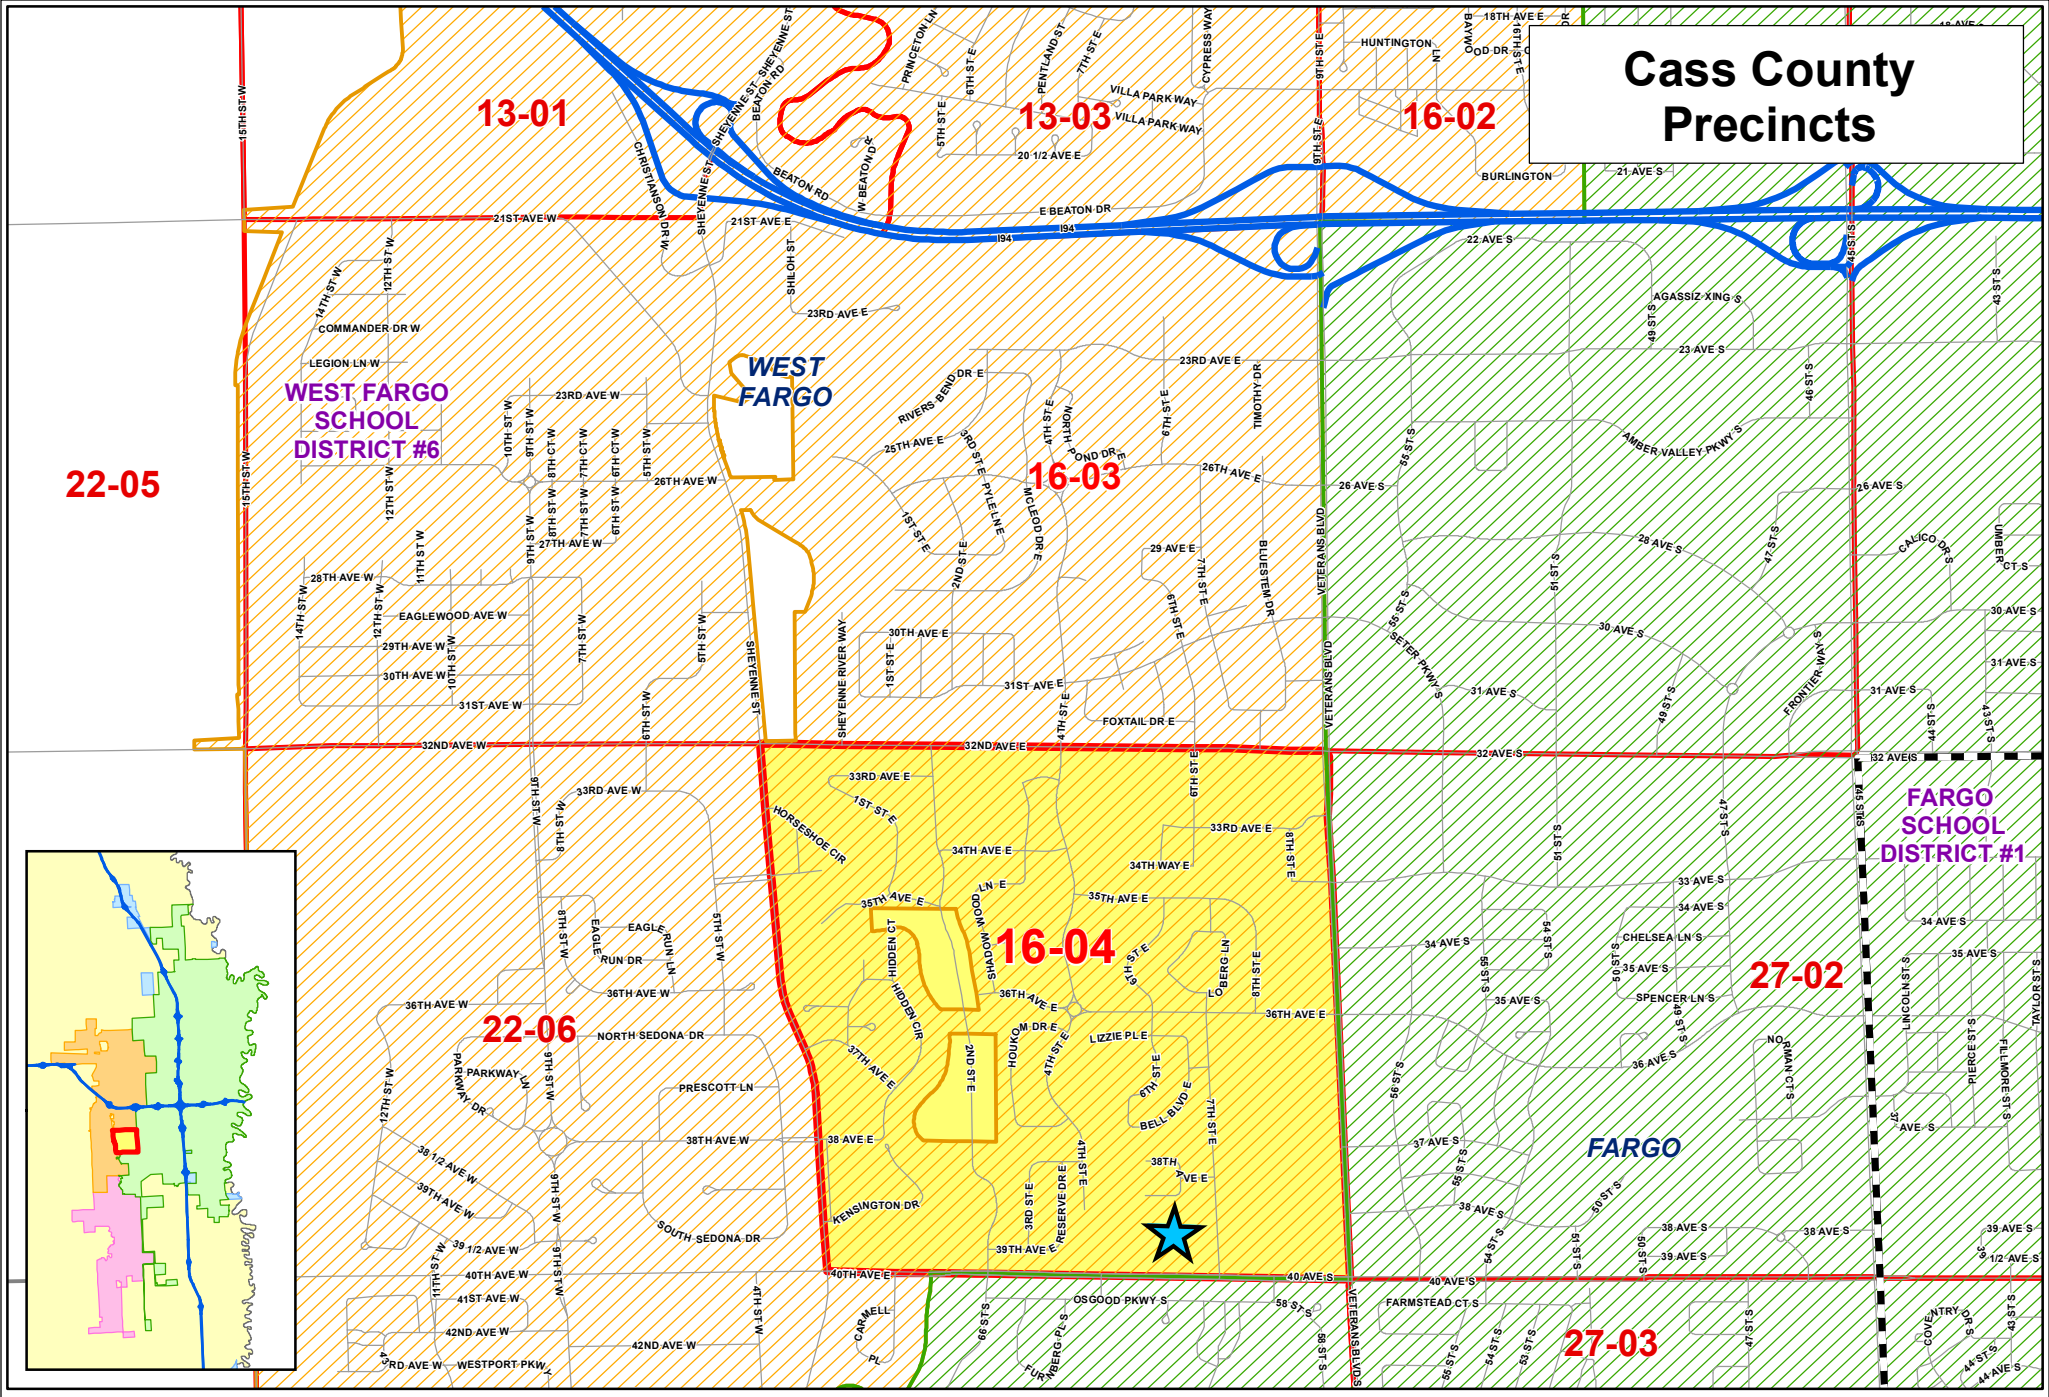

Cass County Precincts

16-04
JOURNEY IN FAITH CHURCH
 650 40th Ave E

Polling Site	State Highway	Railroad
School District	County Highway	City Limits
Interstate	Other Roads	Fargo
		West Fargo

0 750 1,500 Feet

1 inch = 1,923 feet

1:23,076

CASS COUNTY GOVERNMENT

DISCLAIMER: This map is made available as a public service. Maps and data are to be used for reference purposes only and Cass County, ND, is not responsible for any inaccuracies herein contained. No responsibility is assumed for damages or other liabilities due to the accuracy, availability, use, or misuse of the information herein provided.

Cass County GIS
 Map Created 12/3/2015