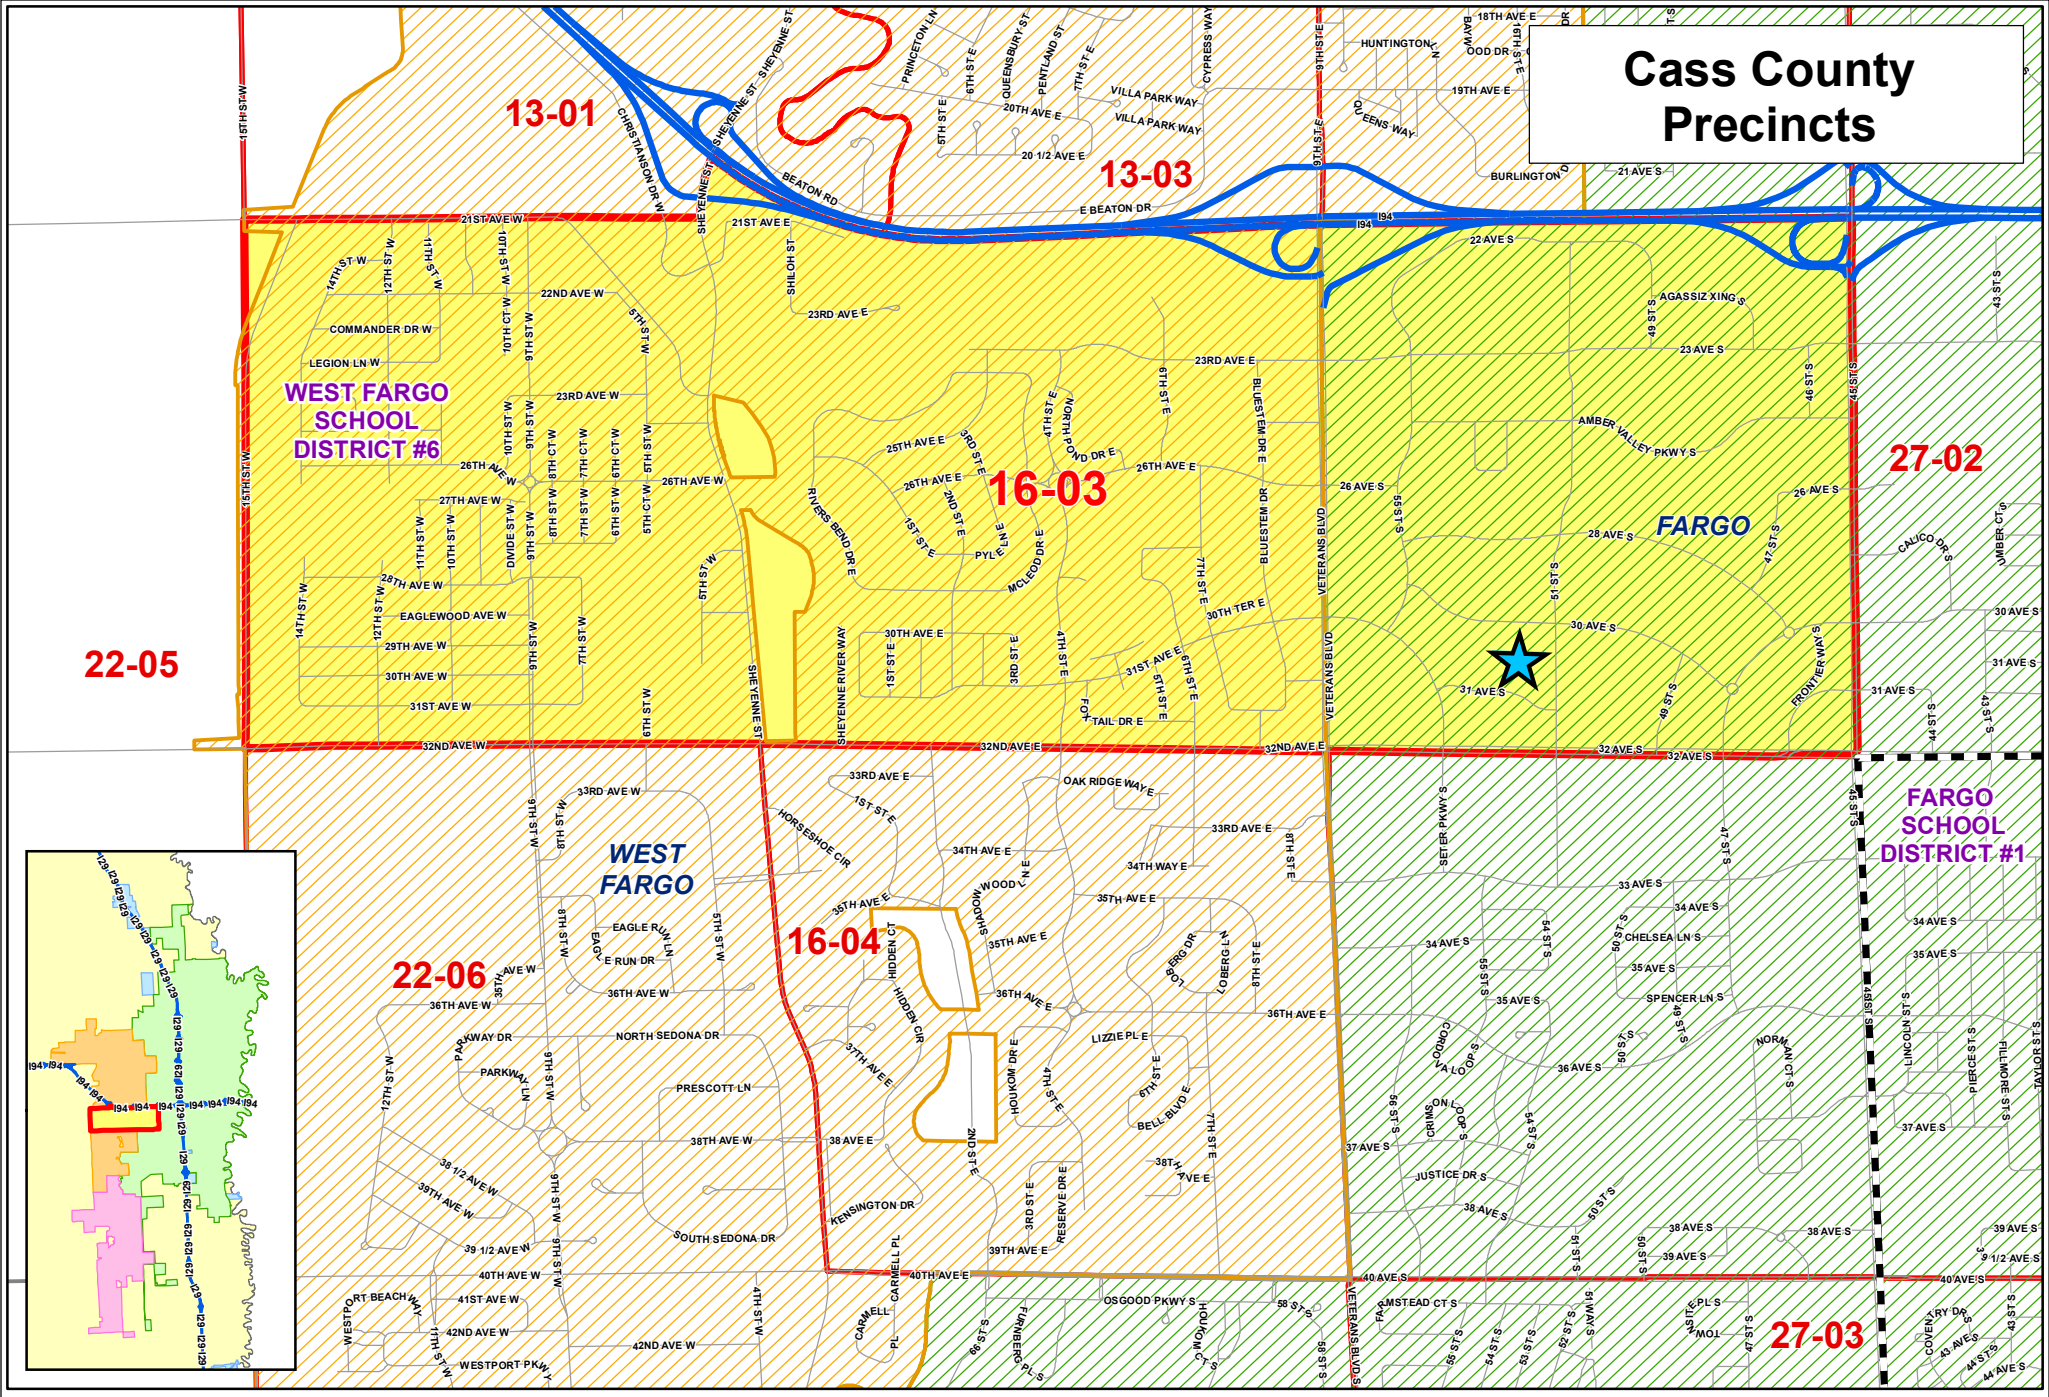

Cass County Precincts

16-03
SCHEELS ARENA
 5225 31st Ave S

-  Polling Site
-  School District
-  Interstate
-  State Highway
-  County Highway
-  Other Roads
-  Railroad
-  Fargo City Limits
-  West Fargo City Limits

DISCLAIMER: This map is made available as a public service. Maps and data are to be used for reference purposes only and Cass County, ND, is not responsible for any inaccuracies herein contained. No responsibility is assumed for damages or other liabilities due to the accuracy, availability, use, or misuse of the information herein provided.

Cass County GIS
 Map Updated 4/27/2018