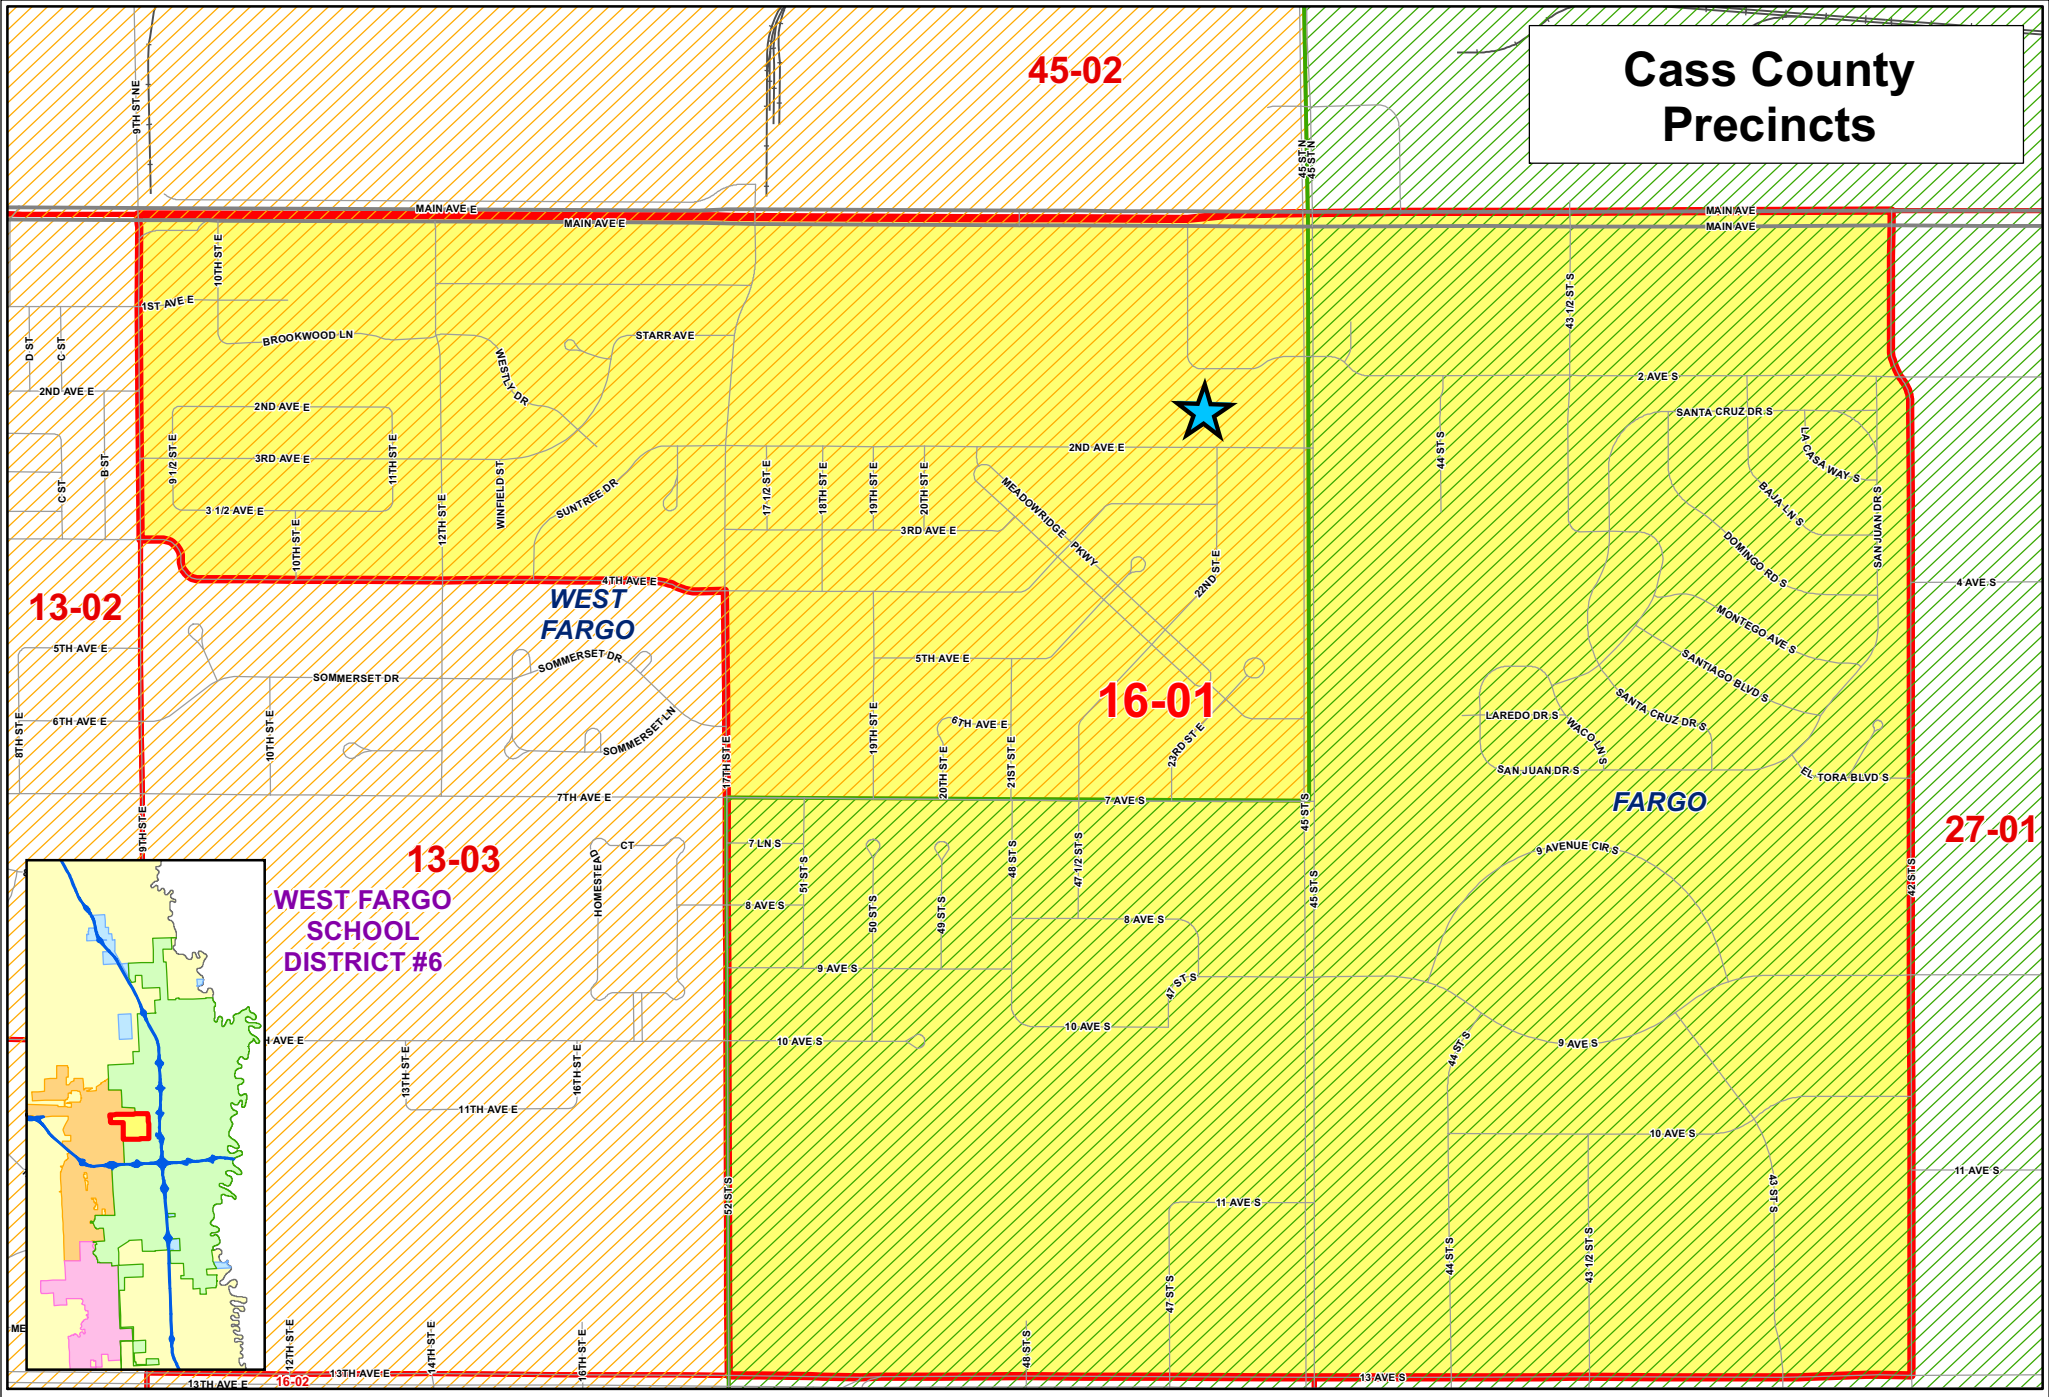

# Cass County Precincts

**16-01**  
**MEADOWRIDGE BIBLE CHAPEL**  
 2198 2nd Ave E

- Polling Site
- School District
- Interstate
- State Highway
- County Highway
- Other Roads
- City Limits
- Fargo
- West Fargo
- Railroad

**DISCLAIMER:** This map is made available as a public service. Maps and data are to be used for reference purposes only and Cass County, ND, is not responsible for any inaccuracies herein contained. No responsibility is assumed for damages or other liabilities due to the accuracy, availability, use, or misuse of the information herein provided.

Cass County GIS  
Map Created 12/9/2013