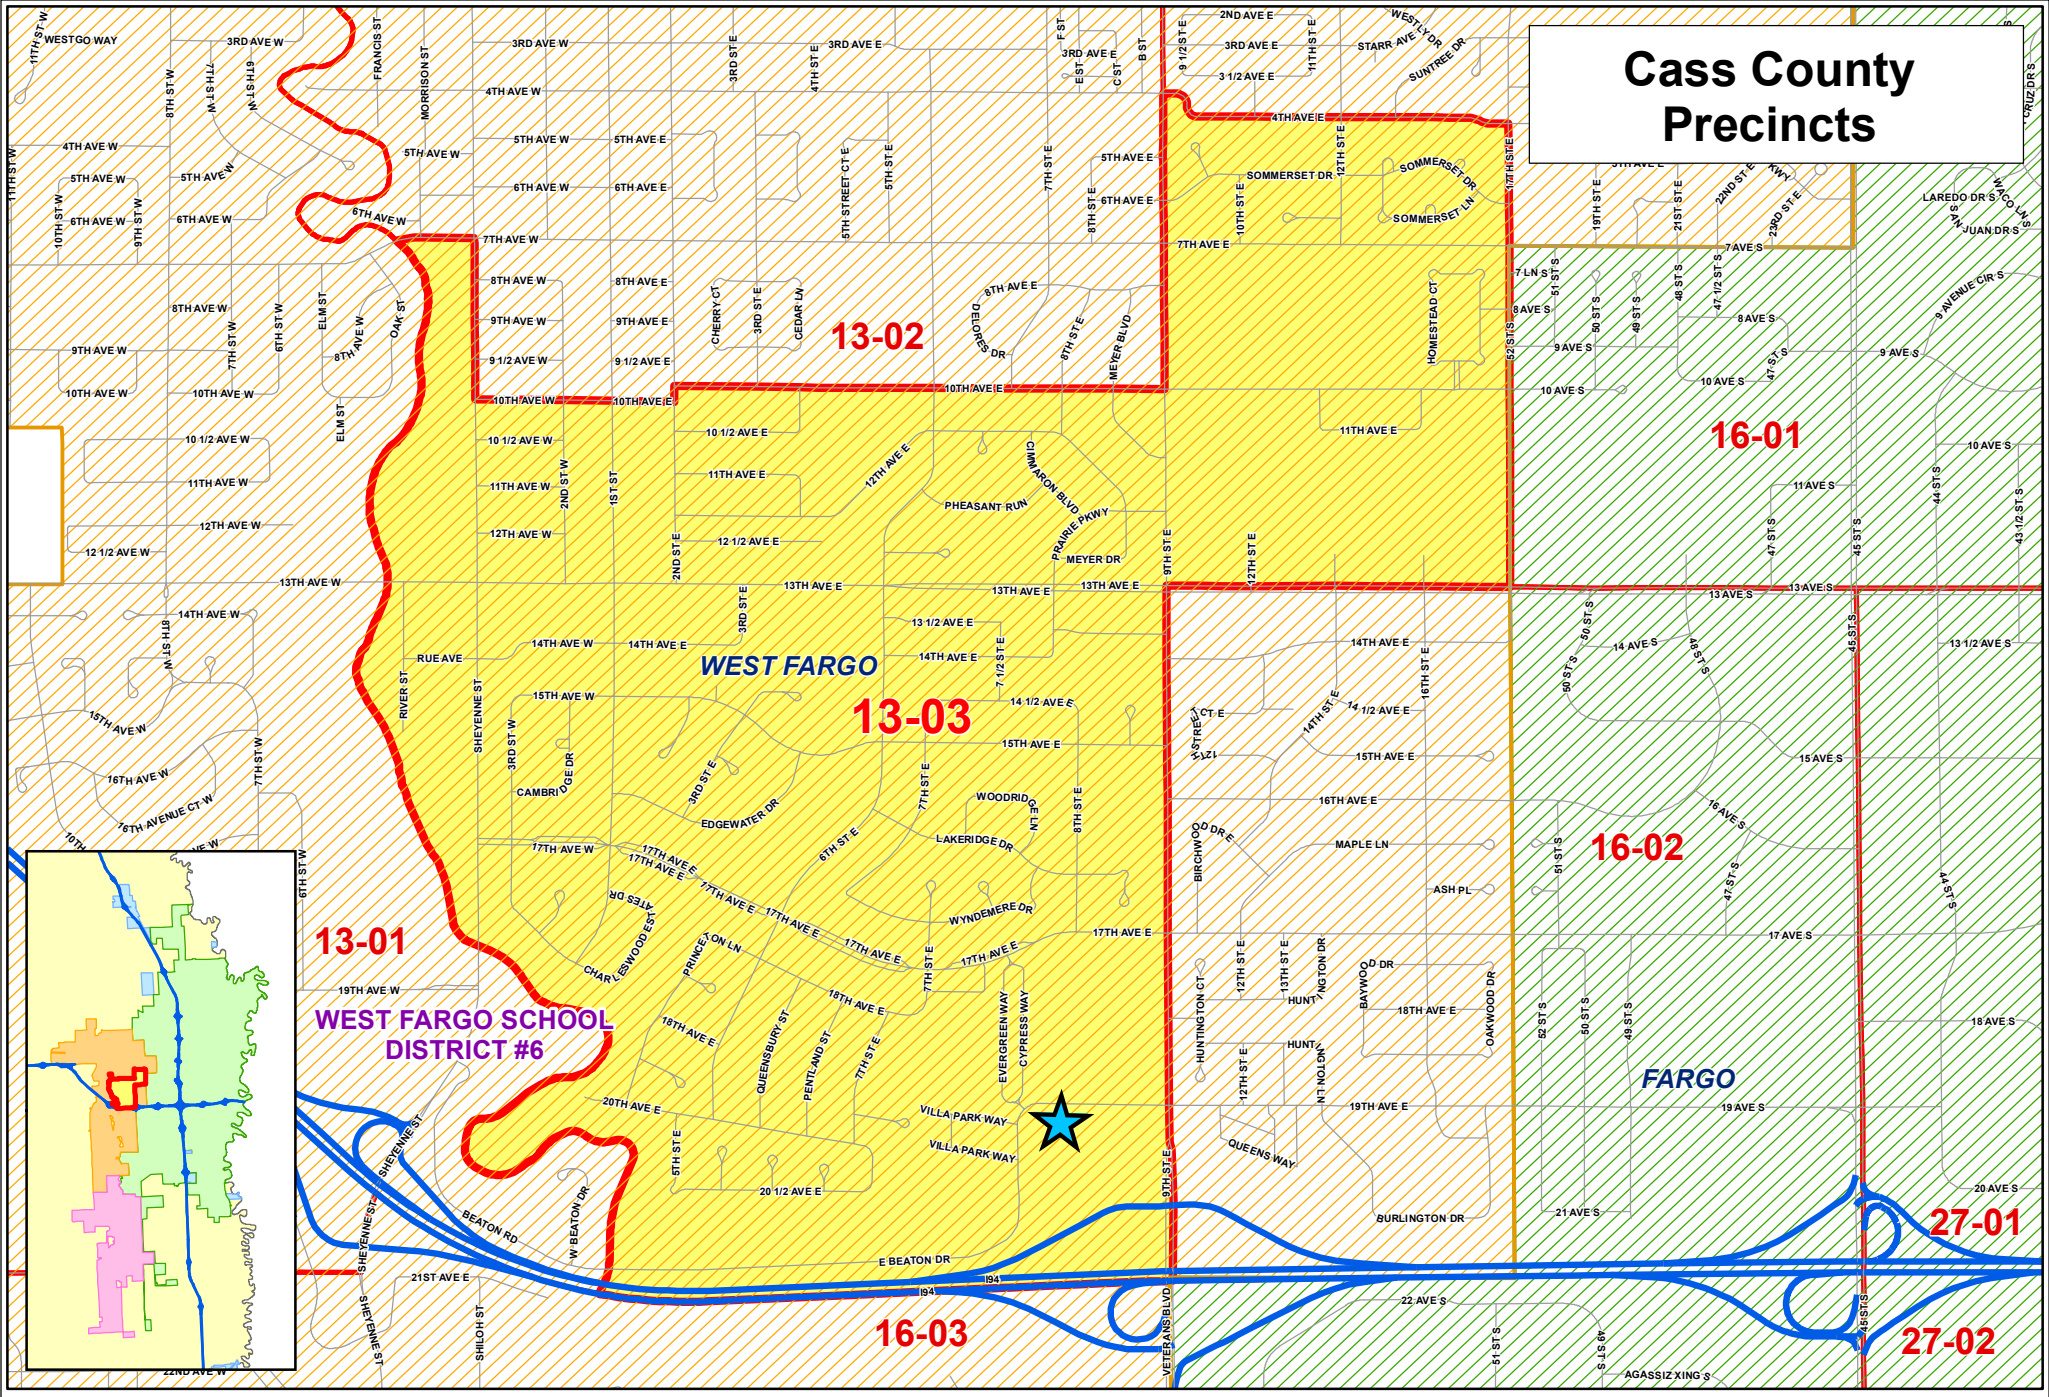

# Cass County Precincts

**13-03**  
**DOUBLETREE BY HILTON**  
 825 E Beaton Dr

- Polling Site
- School District
- Interstate
- State Highway
- County Highway
- Other Roads
- City Limits
- Fargo
- West Fargo
- Railroad

**DISCLAIMER:** This map is made available as a public service. Maps and data are to be used for reference purposes only and Cass County, ND, is not responsible for any inaccuracies herein contained. No responsibility is assumed for damages or other liabilities due to the accuracy, availability, use, or misuse of the information herein provided.

Cass County GIS  
Map Updated 4/12/2018