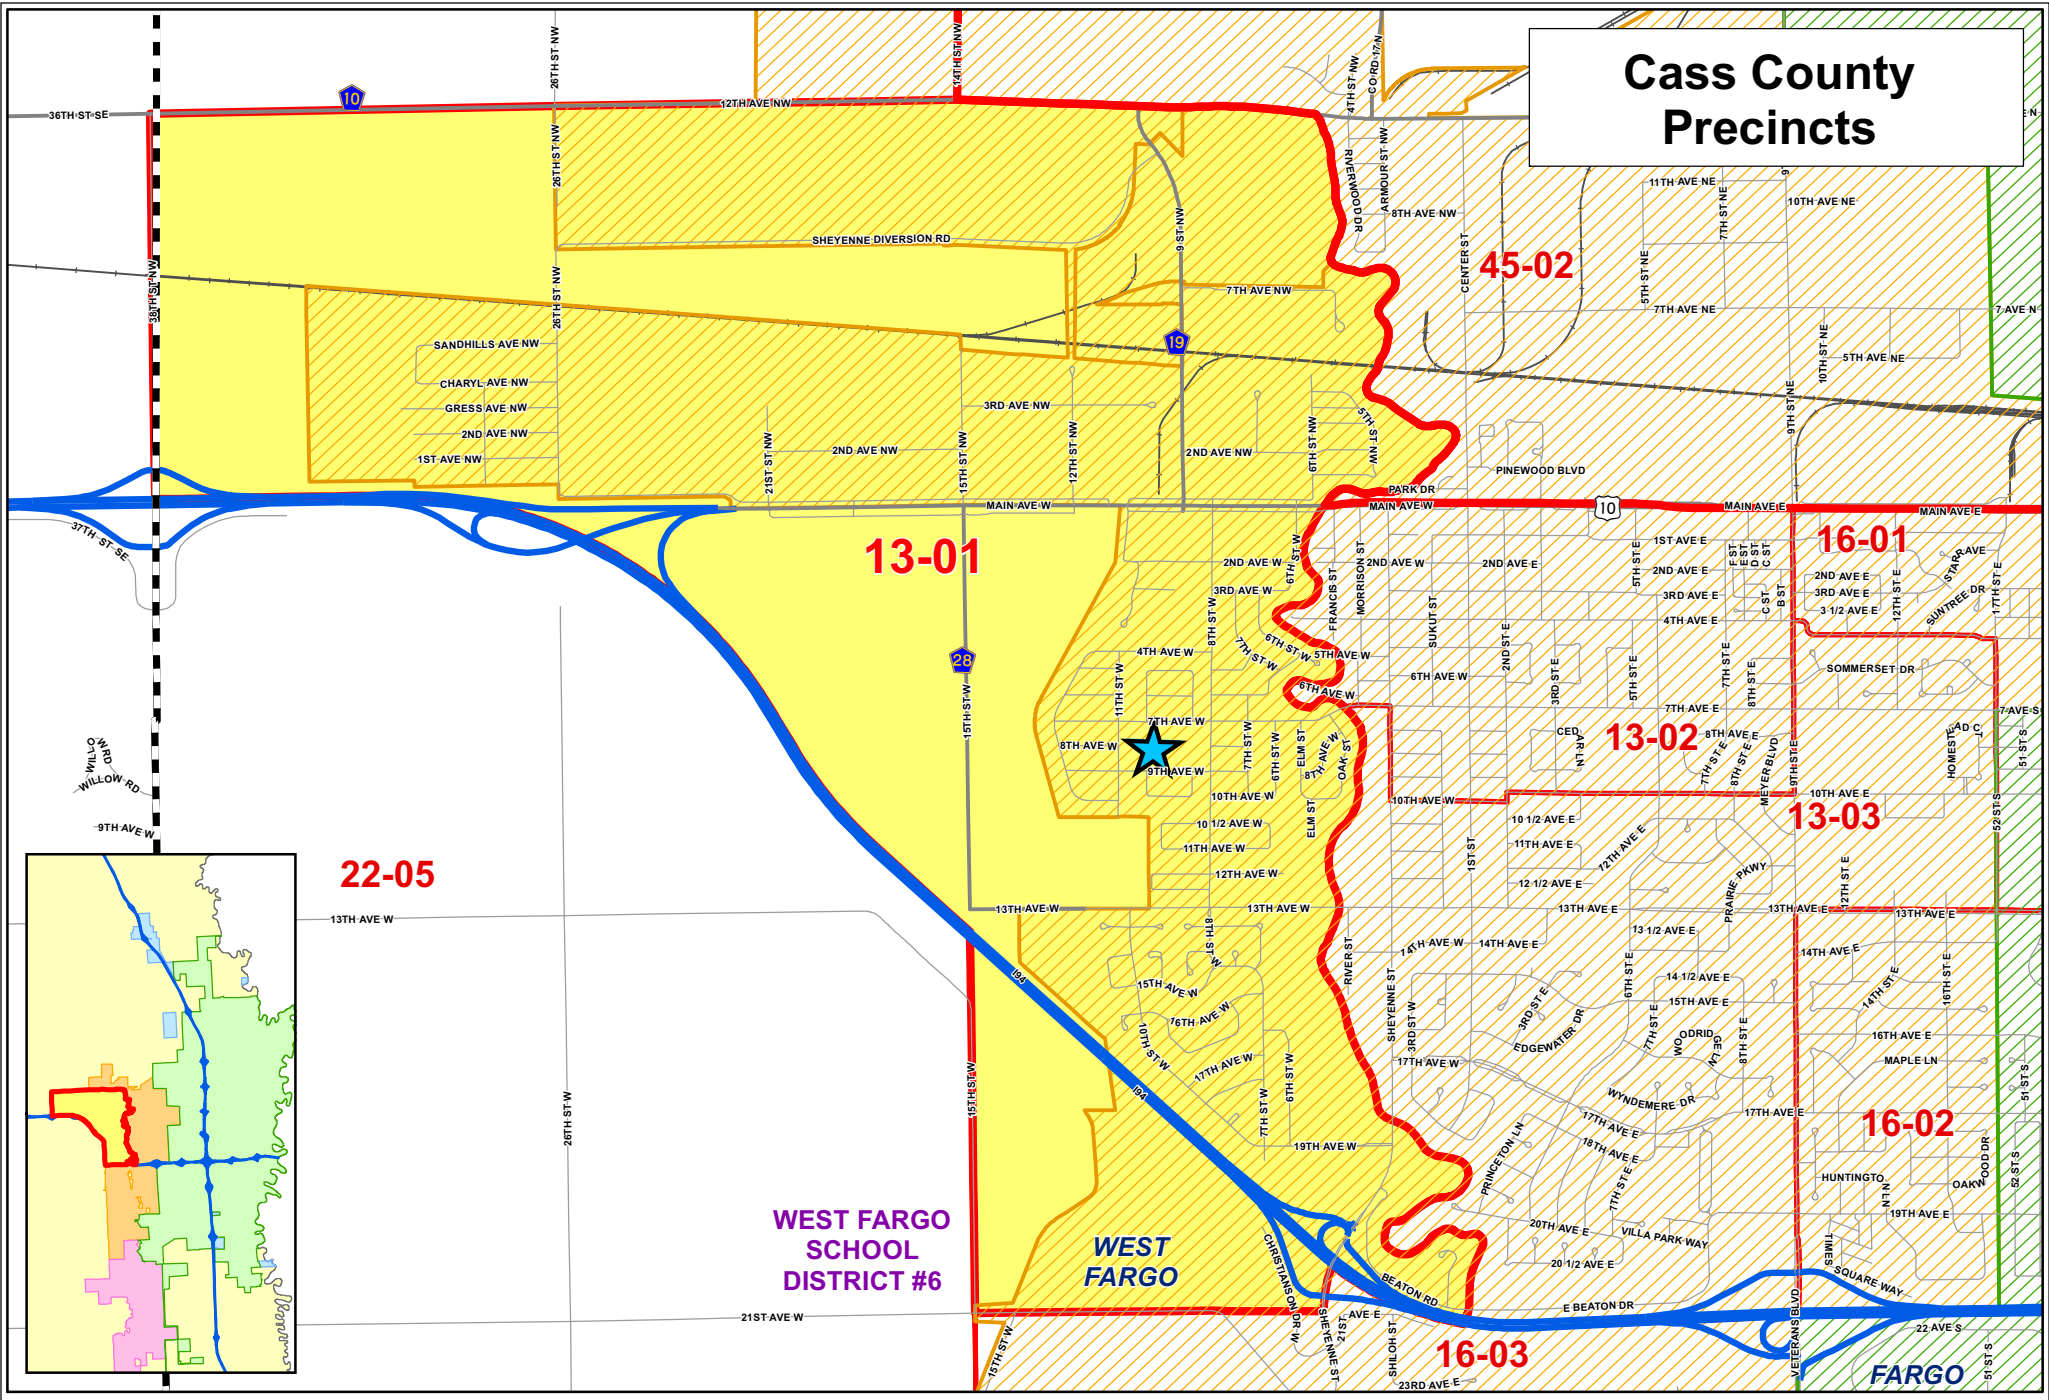

# Cass County Precincts

**13-01**  
**WESTSIDE ELEMENTARY SCHOOL**  
 945 7th Ave W

-  Polling Site
-  School District
-  Interstate
-  State Highway
-  County Highway
-  Other Roads
-  City Limits
-  Fargo
-  West Fargo
-  Railroad

**DISCLAIMER:** This map is made available as a public service. Maps and data are to be used for reference purposes only and Cass County, ND, is not responsible for any inaccuracies herein contained. No responsibility is assumed for damages or other liabilities due to the accuracy, availability, use, or misuse of the information herein provided.

Cass County GIS  
 Map Created 12/9/2013