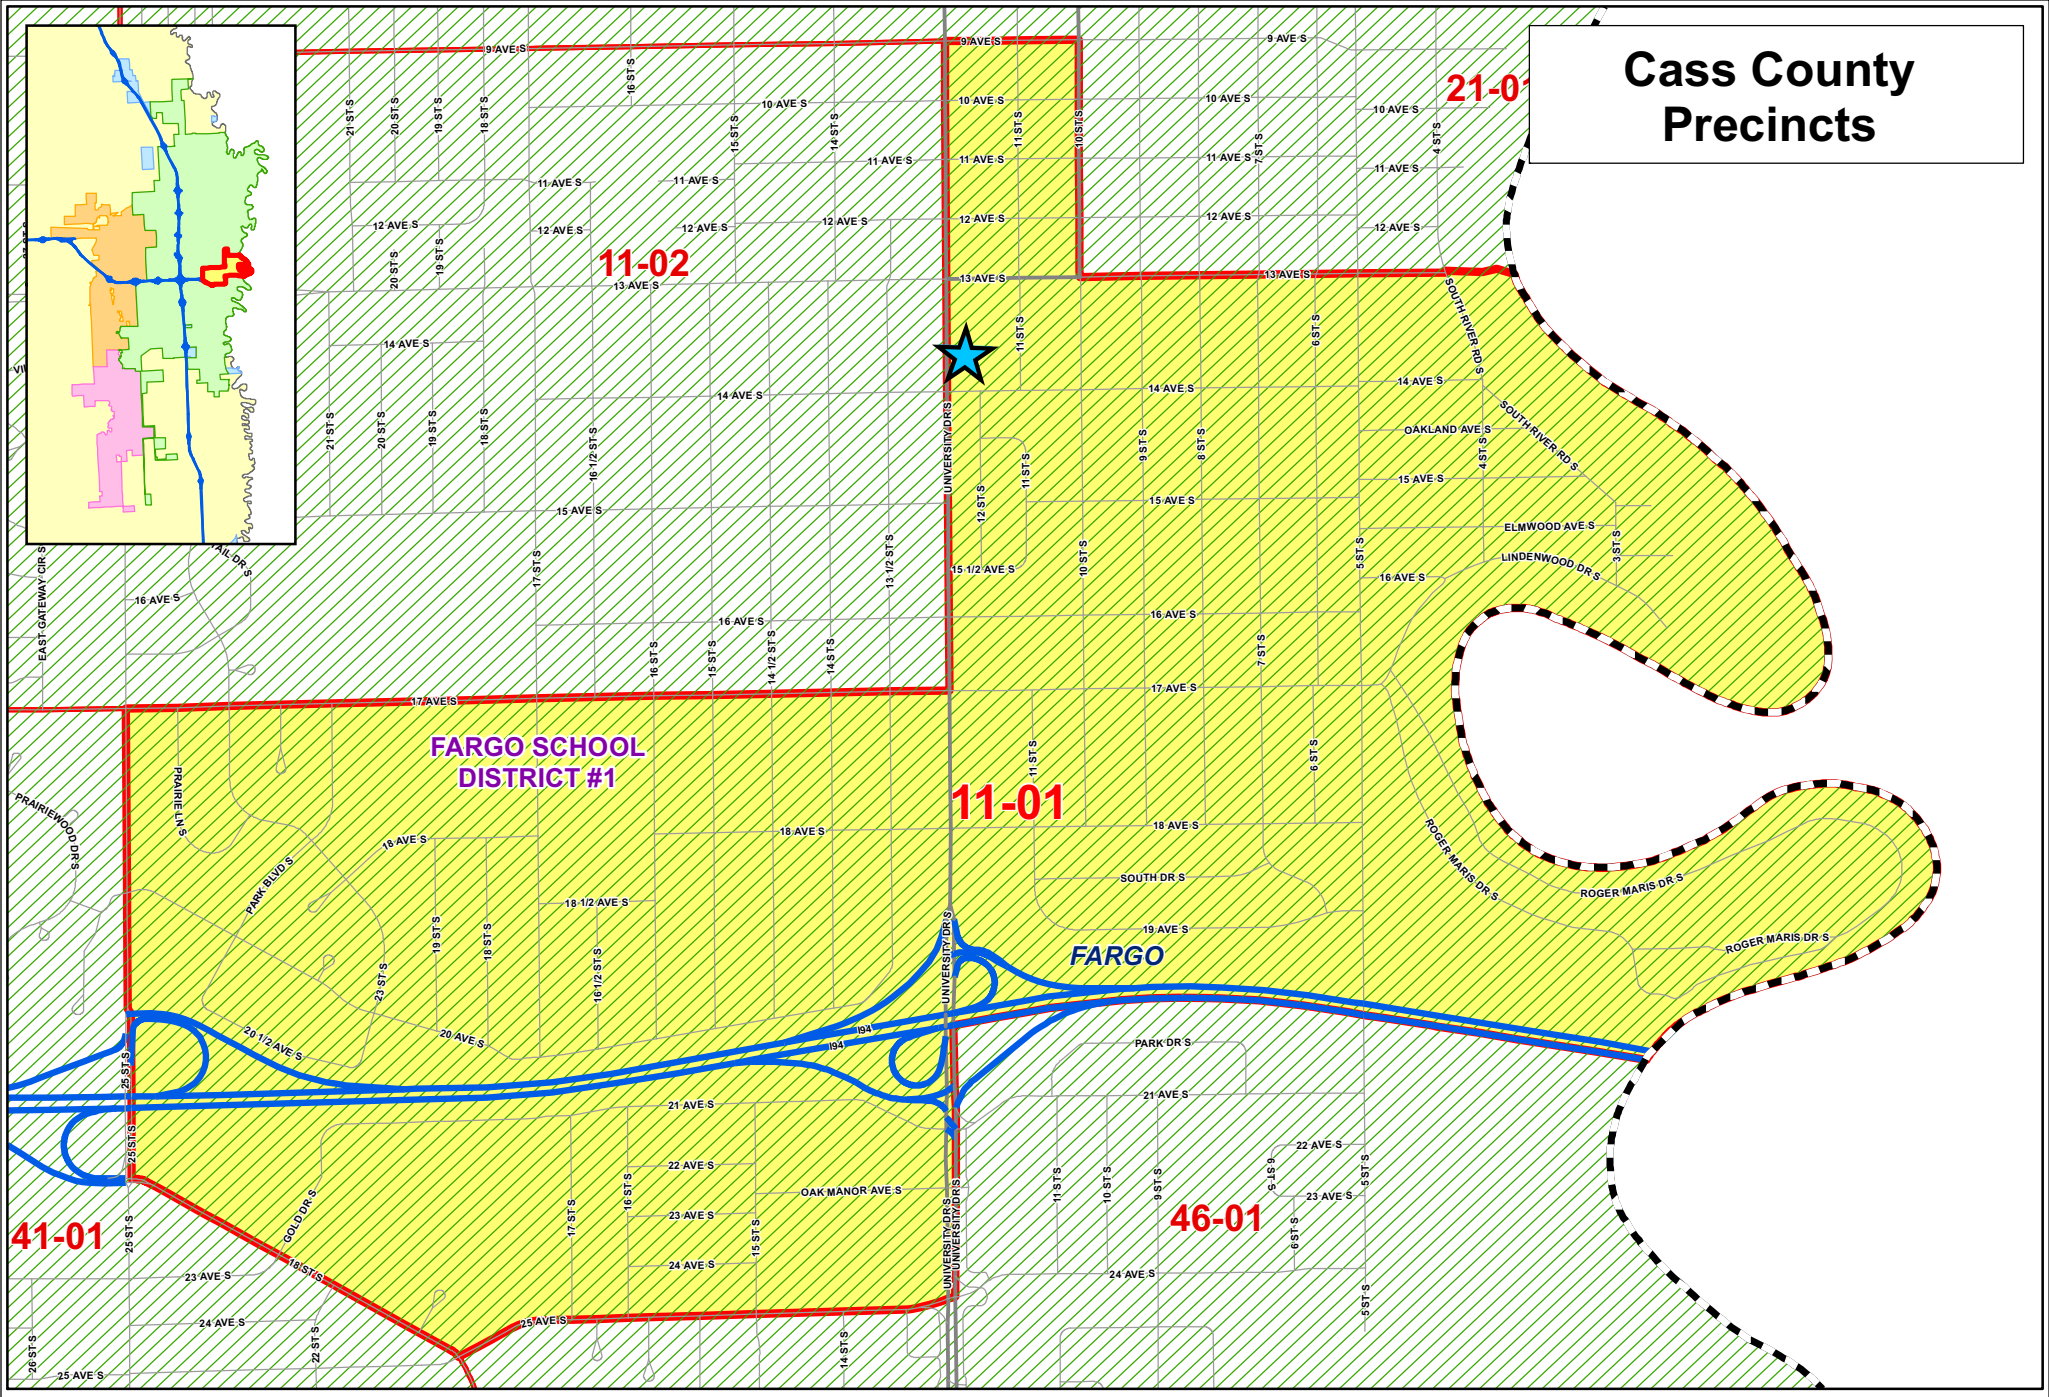

Cass County Precincts

11-01
OLIVET LUTHERAN CHURCH
 1330 University Dr S

-  Polling Site
-  School District
-  Interstate
-  State Highway
-  County Highway
-  Other Roads
-  City Limits
-  Fargo
-  West Fargo
-  Railroad

DISCLAIMER: This map is made available as a public service. Maps and data are to be used for reference purposes only and Cass County, ND, is not responsible for any inaccuracies herein contained. No responsibility is assumed for damages or other liabilities due to the accuracy, availability, use, or misuse of the information herein provided.

Cass County GIS
 Map Created 1/14/2014