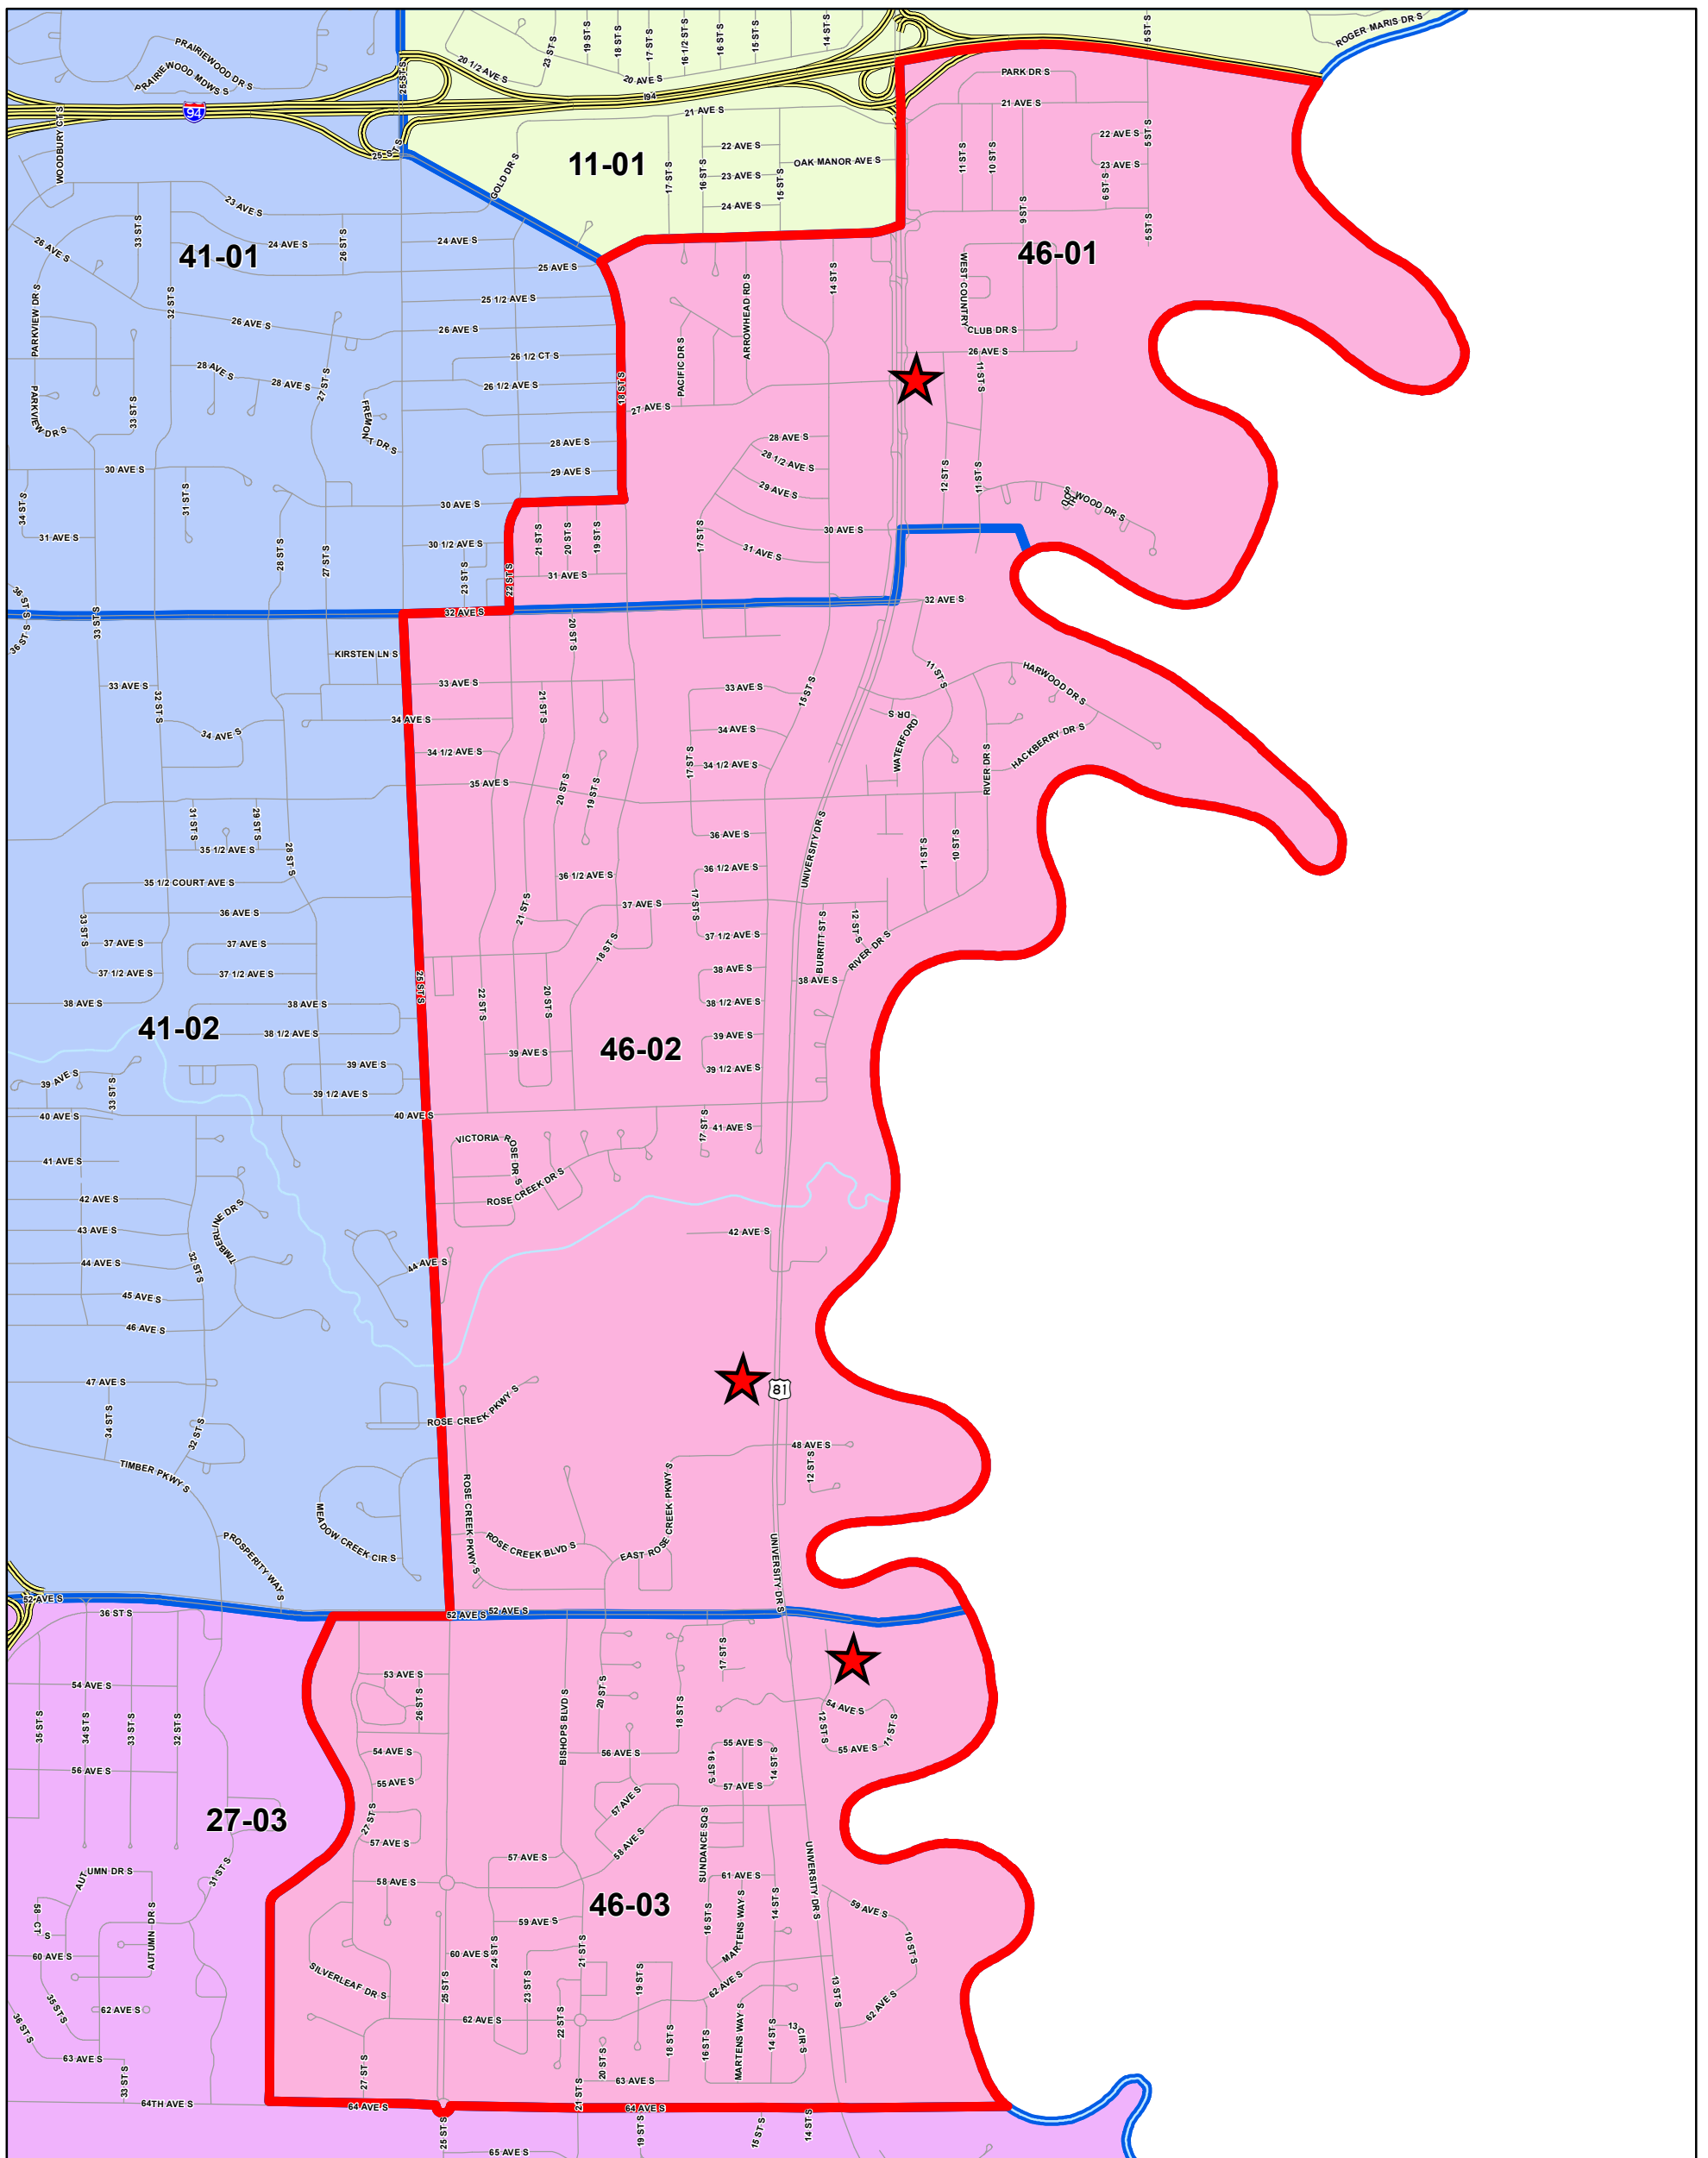

Legislative District 46

Cass County, ND

District:

Polling Site	11	25
Roads	13	41
Interstate	16	44
River	20	45
Railroad	21	46
Precinct	22	24

District 46
Precincts: 46-01 46-02 46-03

0 0.125 0.25 0.5 Miles
1 inch = 1,759 feet
1:21,109

Cass County GIS
Map Created 12/1/2015

DISCLAIMER: This map is made available as a public service. Maps and data are to be used for reference purposes only and Cass County, ND, is not responsible for any inaccuracies herein contained. No responsibility is assumed for damages or other liabilities due to the accuracy, availability, use, or misuse of the information herein provided.