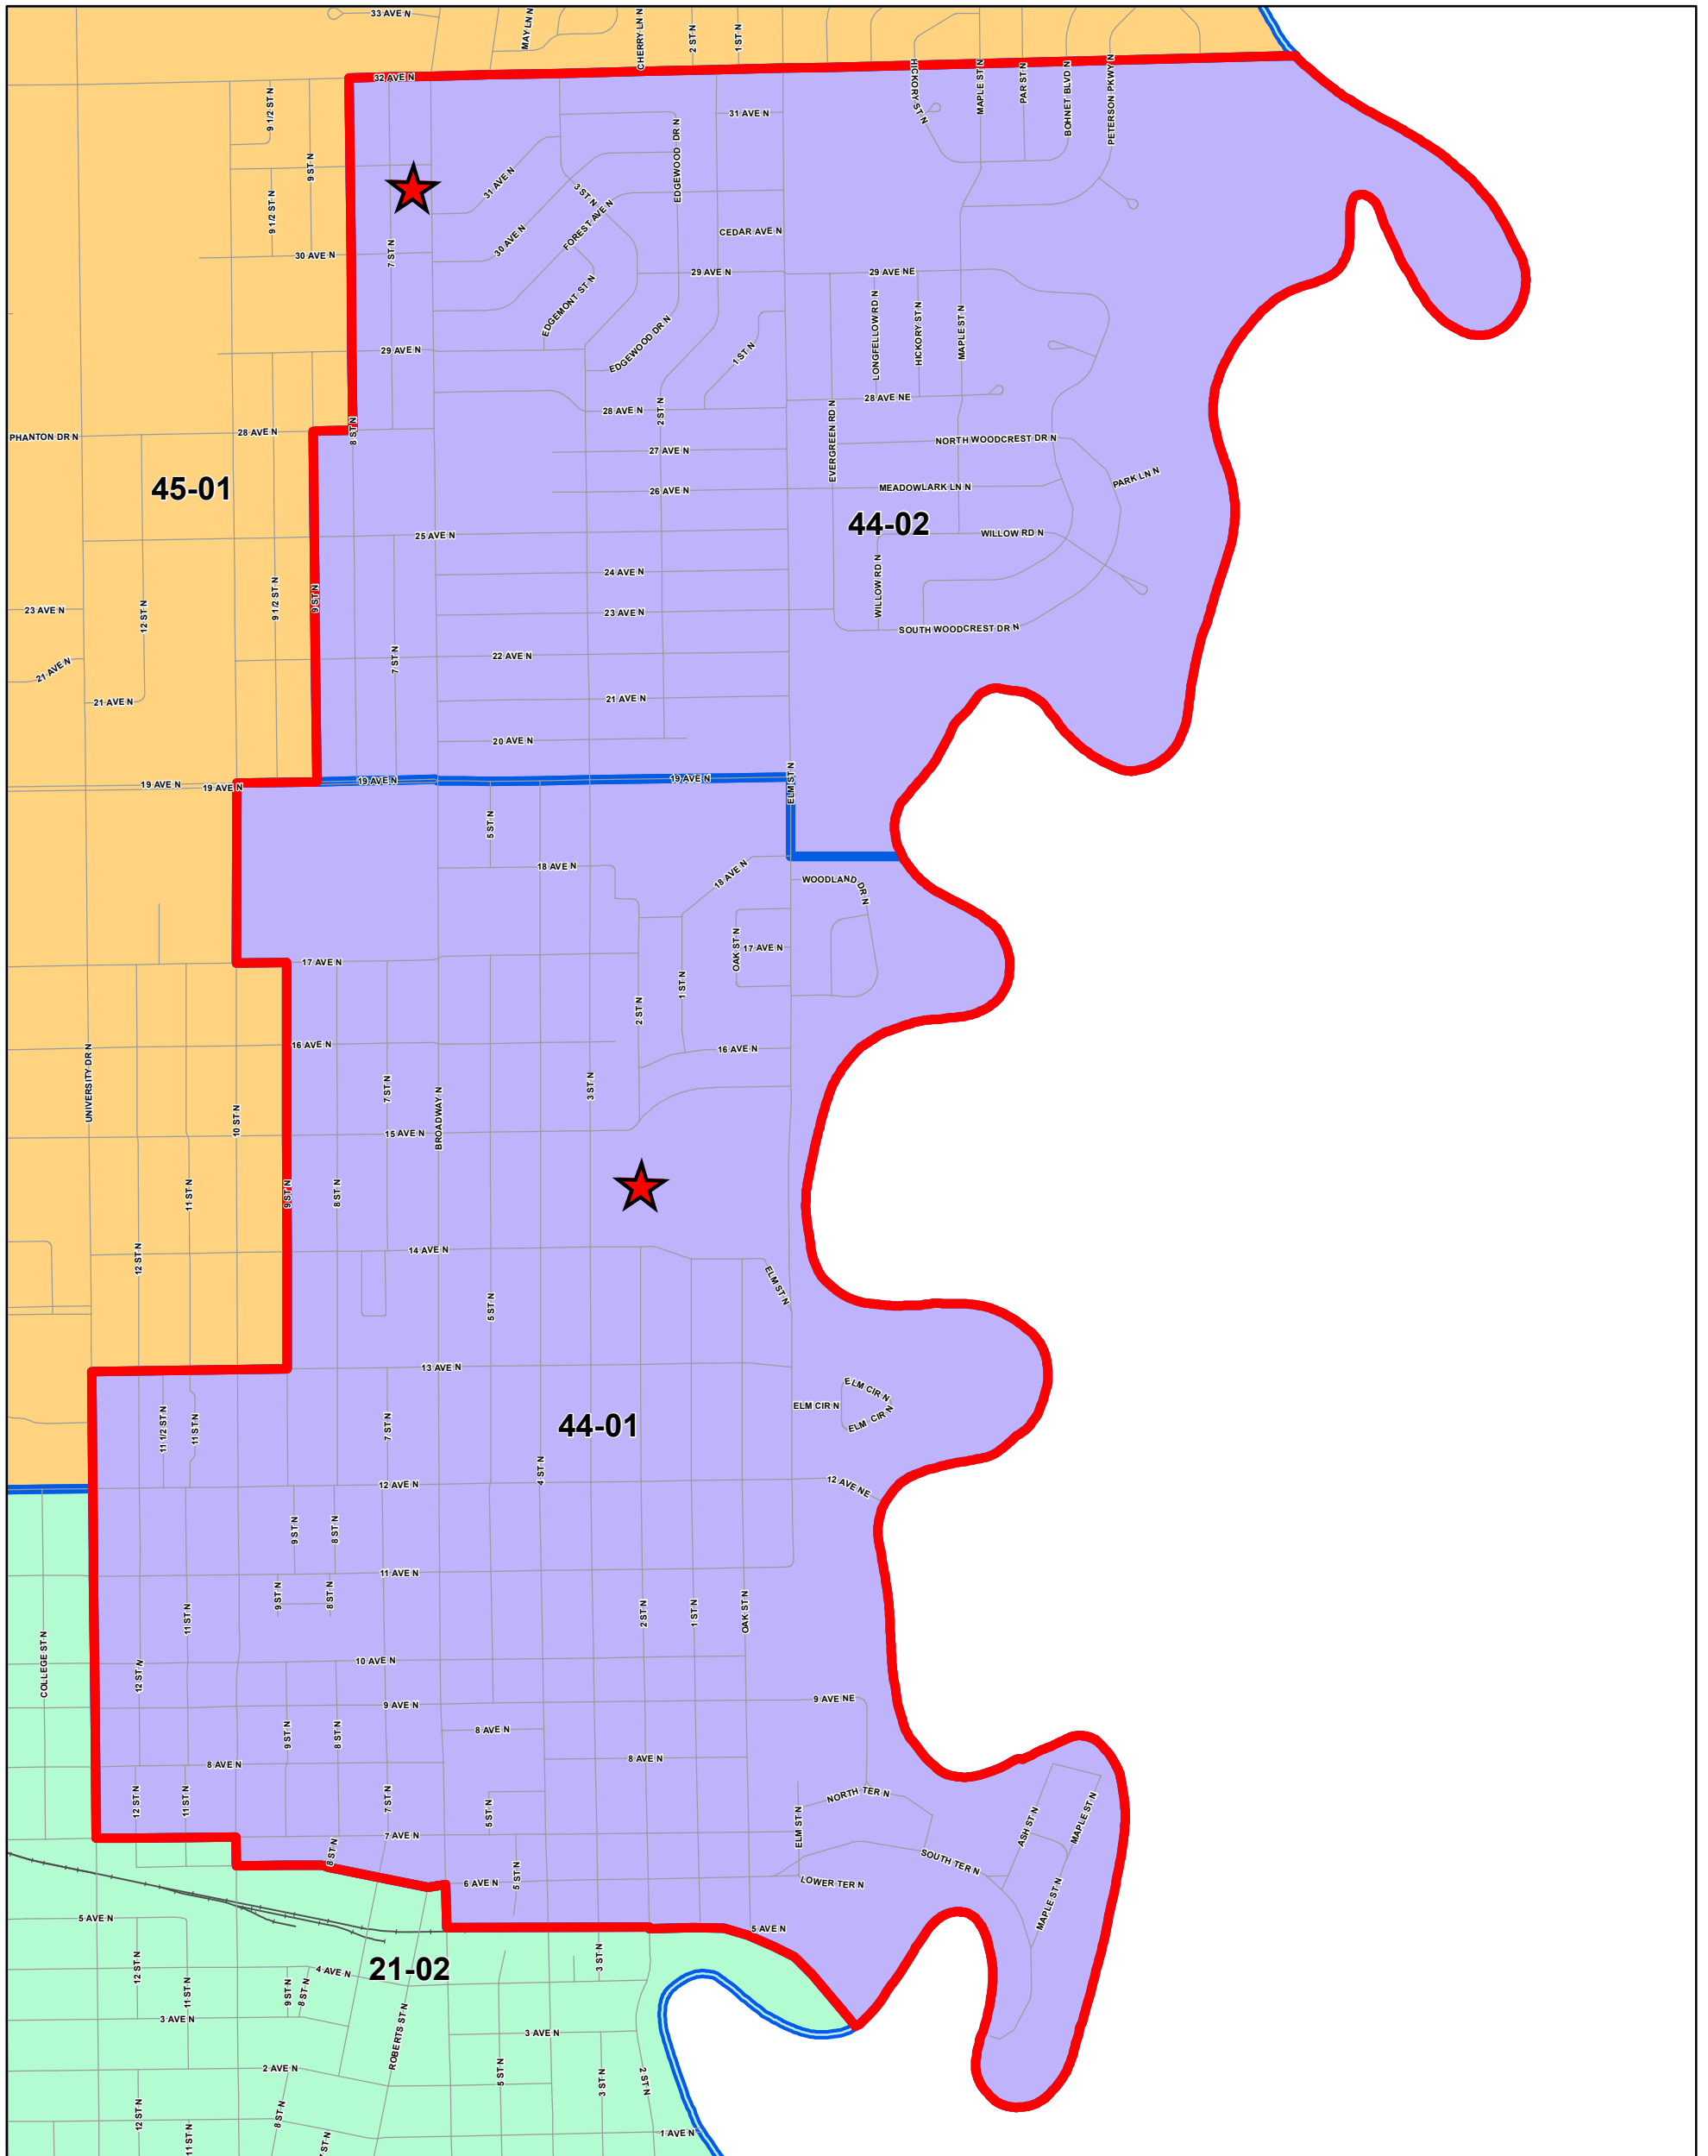

Legislative District 44

Cass County, ND

District:	
Polling Site	
Roads	
Interstate	
River	
Railroad	
Precinct	
11	25
13	27
16	41
20	44
21	45
22	46
24	

District 44
Precincts: 44-01 44-02

0 0.125 0.25 0.5 Miles
1 inch = 1,241 feet
1:14,886

CASS COUNTY GOVERNMENT

Cass County GIS
Map Created 9/22/2015

DISCLAIMER: This map is made available as a public service. Maps and data are to be used for reference purposes only and Cass County, ND, is not responsible for any inaccuracies herein contained. No responsibility is assumed for damages or other liabilities due to the accuracy, availability, use, or misuse of the information herein provided.