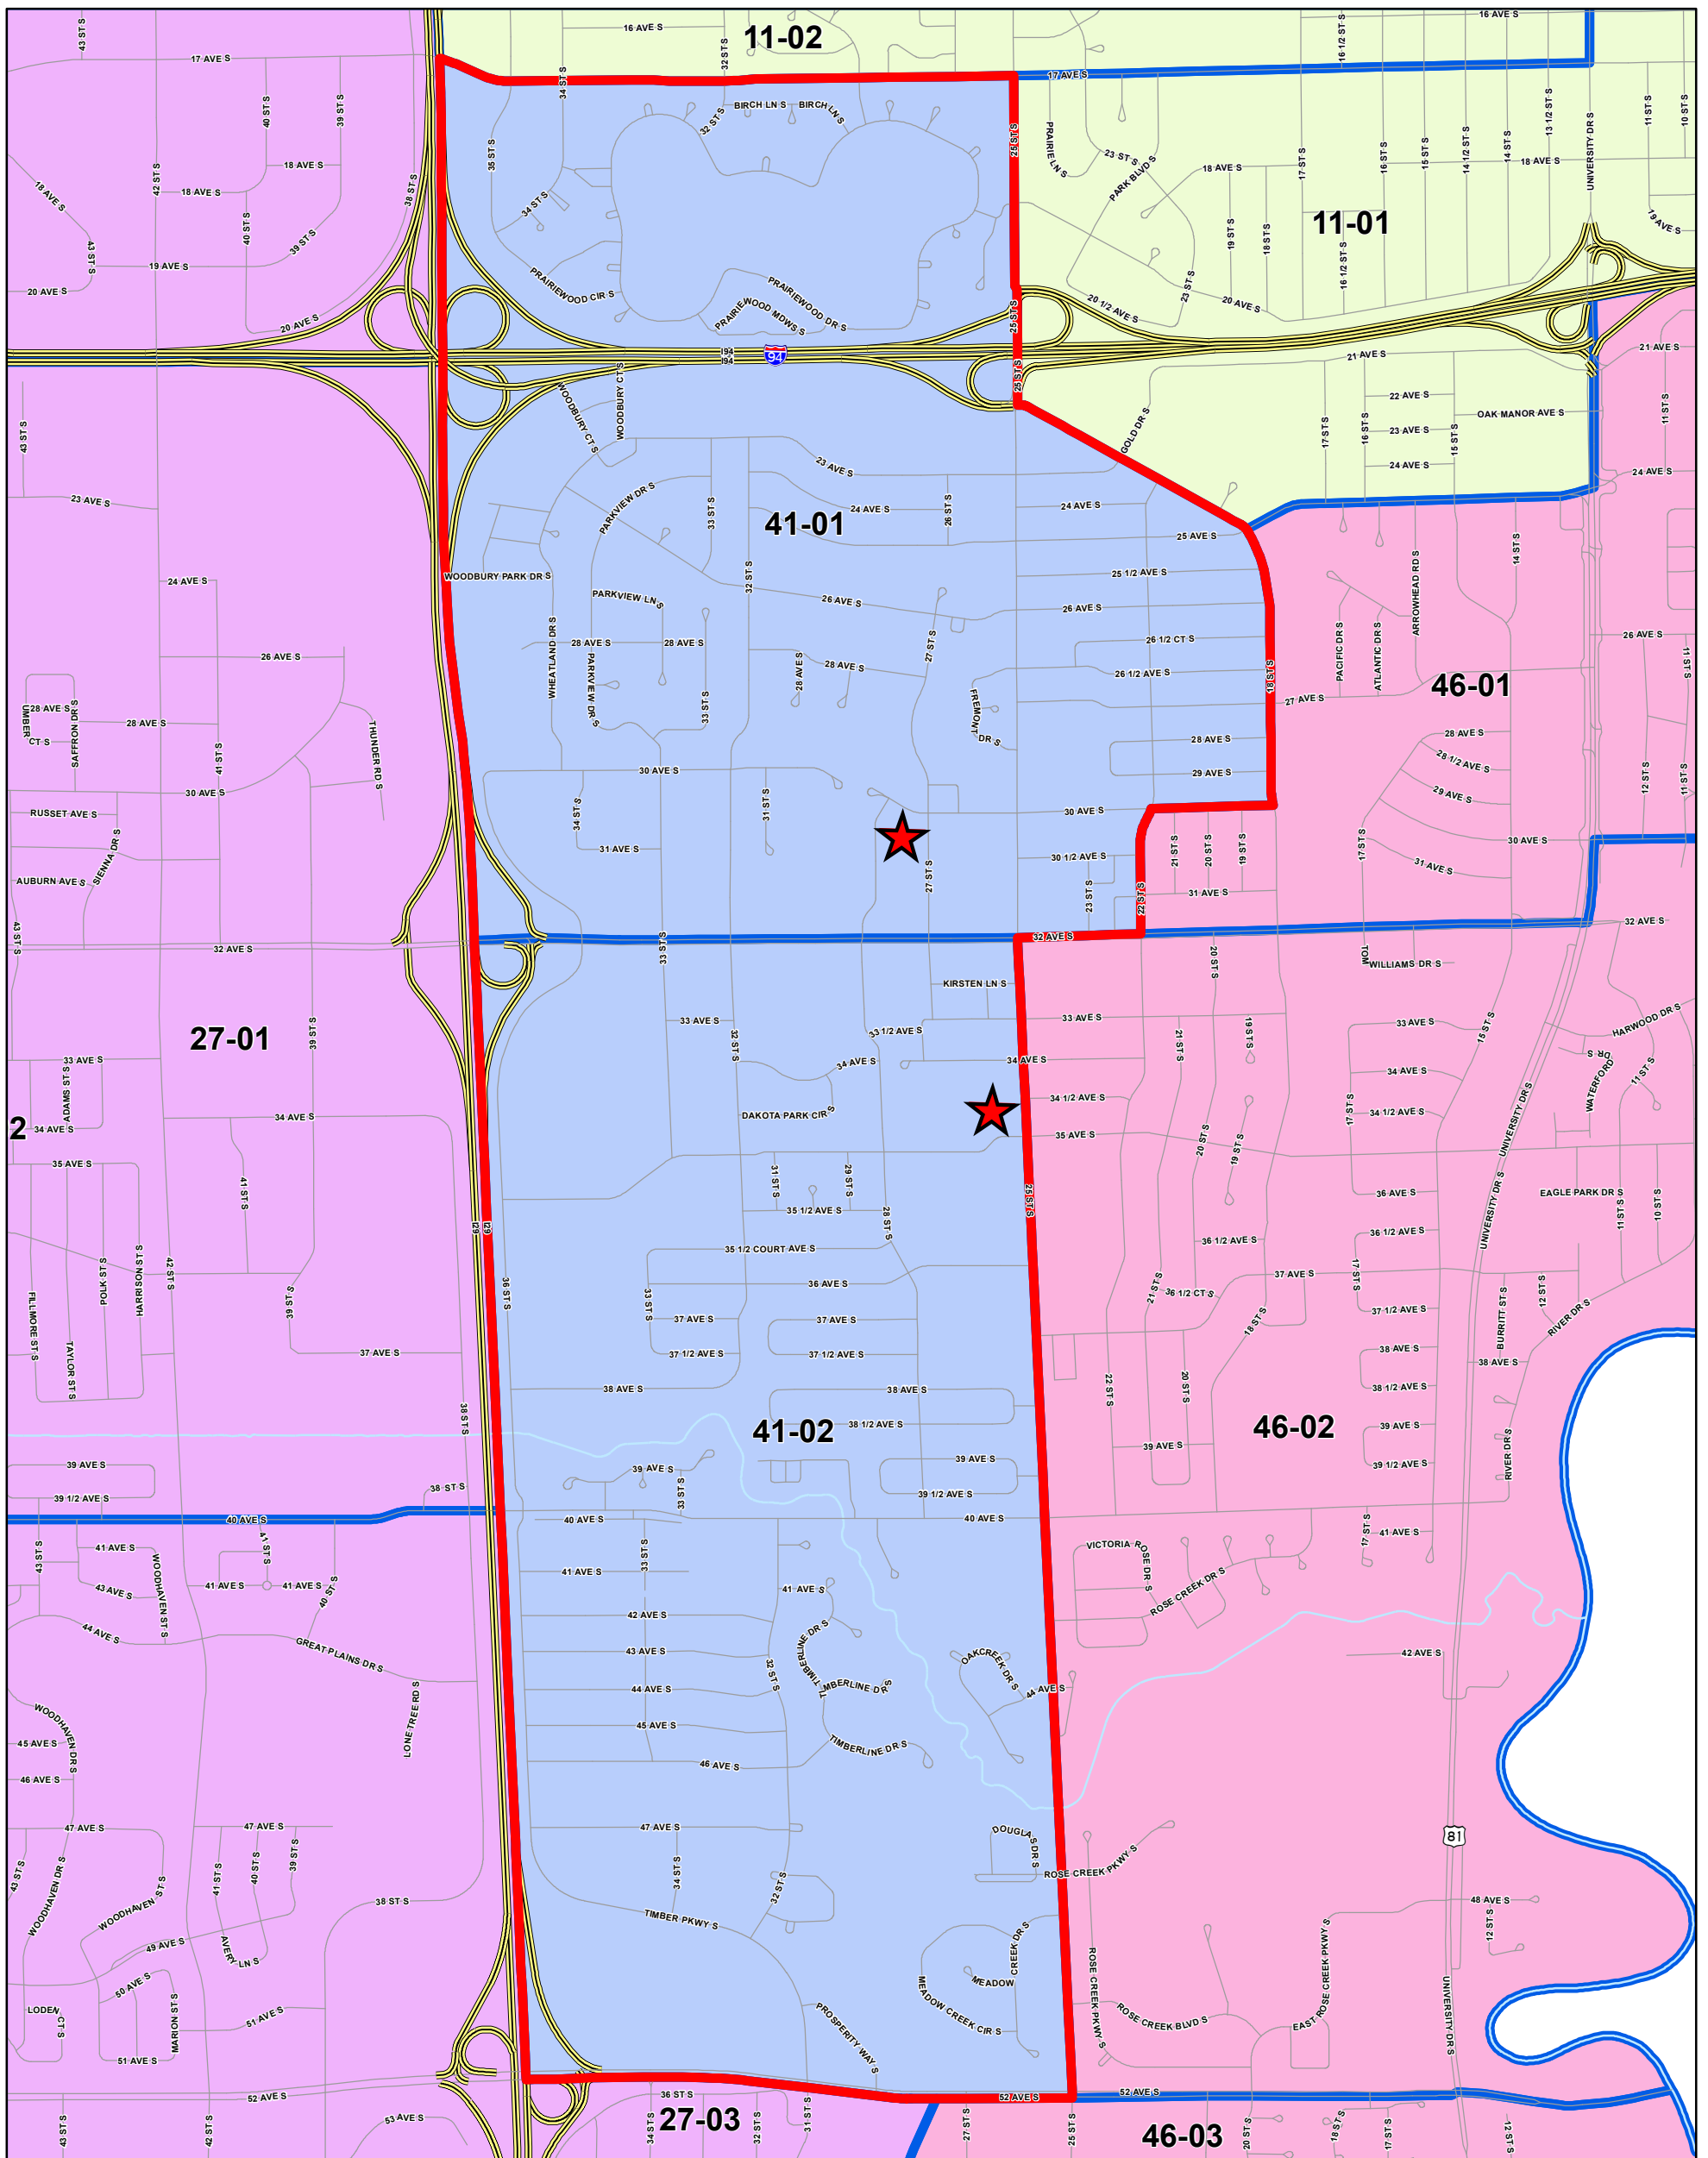

# Legislative District 41

Cass County, ND

**District:**

Polling Site	11	25
Roads	13	27
Interstate	16	41
River	20	44
Railroad	21	45
Precinct	22	46
	24	

**District 41**  
Precincts: 41-01 41-02

0 0.125 0.25 0.5 Miles  
1 inch = 1,519 feet  
1:18,227

Cass County GIS  
Map Created 12/1/2015

**DISCLAIMER:** This map is made available as a public service. Maps and data are to be used for reference purposes only and Cass County, ND, is not responsible for any inaccuracies herein contained. No responsibility is assumed for damages or other liabilities due to the accuracy, availability, use, or misuse of the information herein provided.