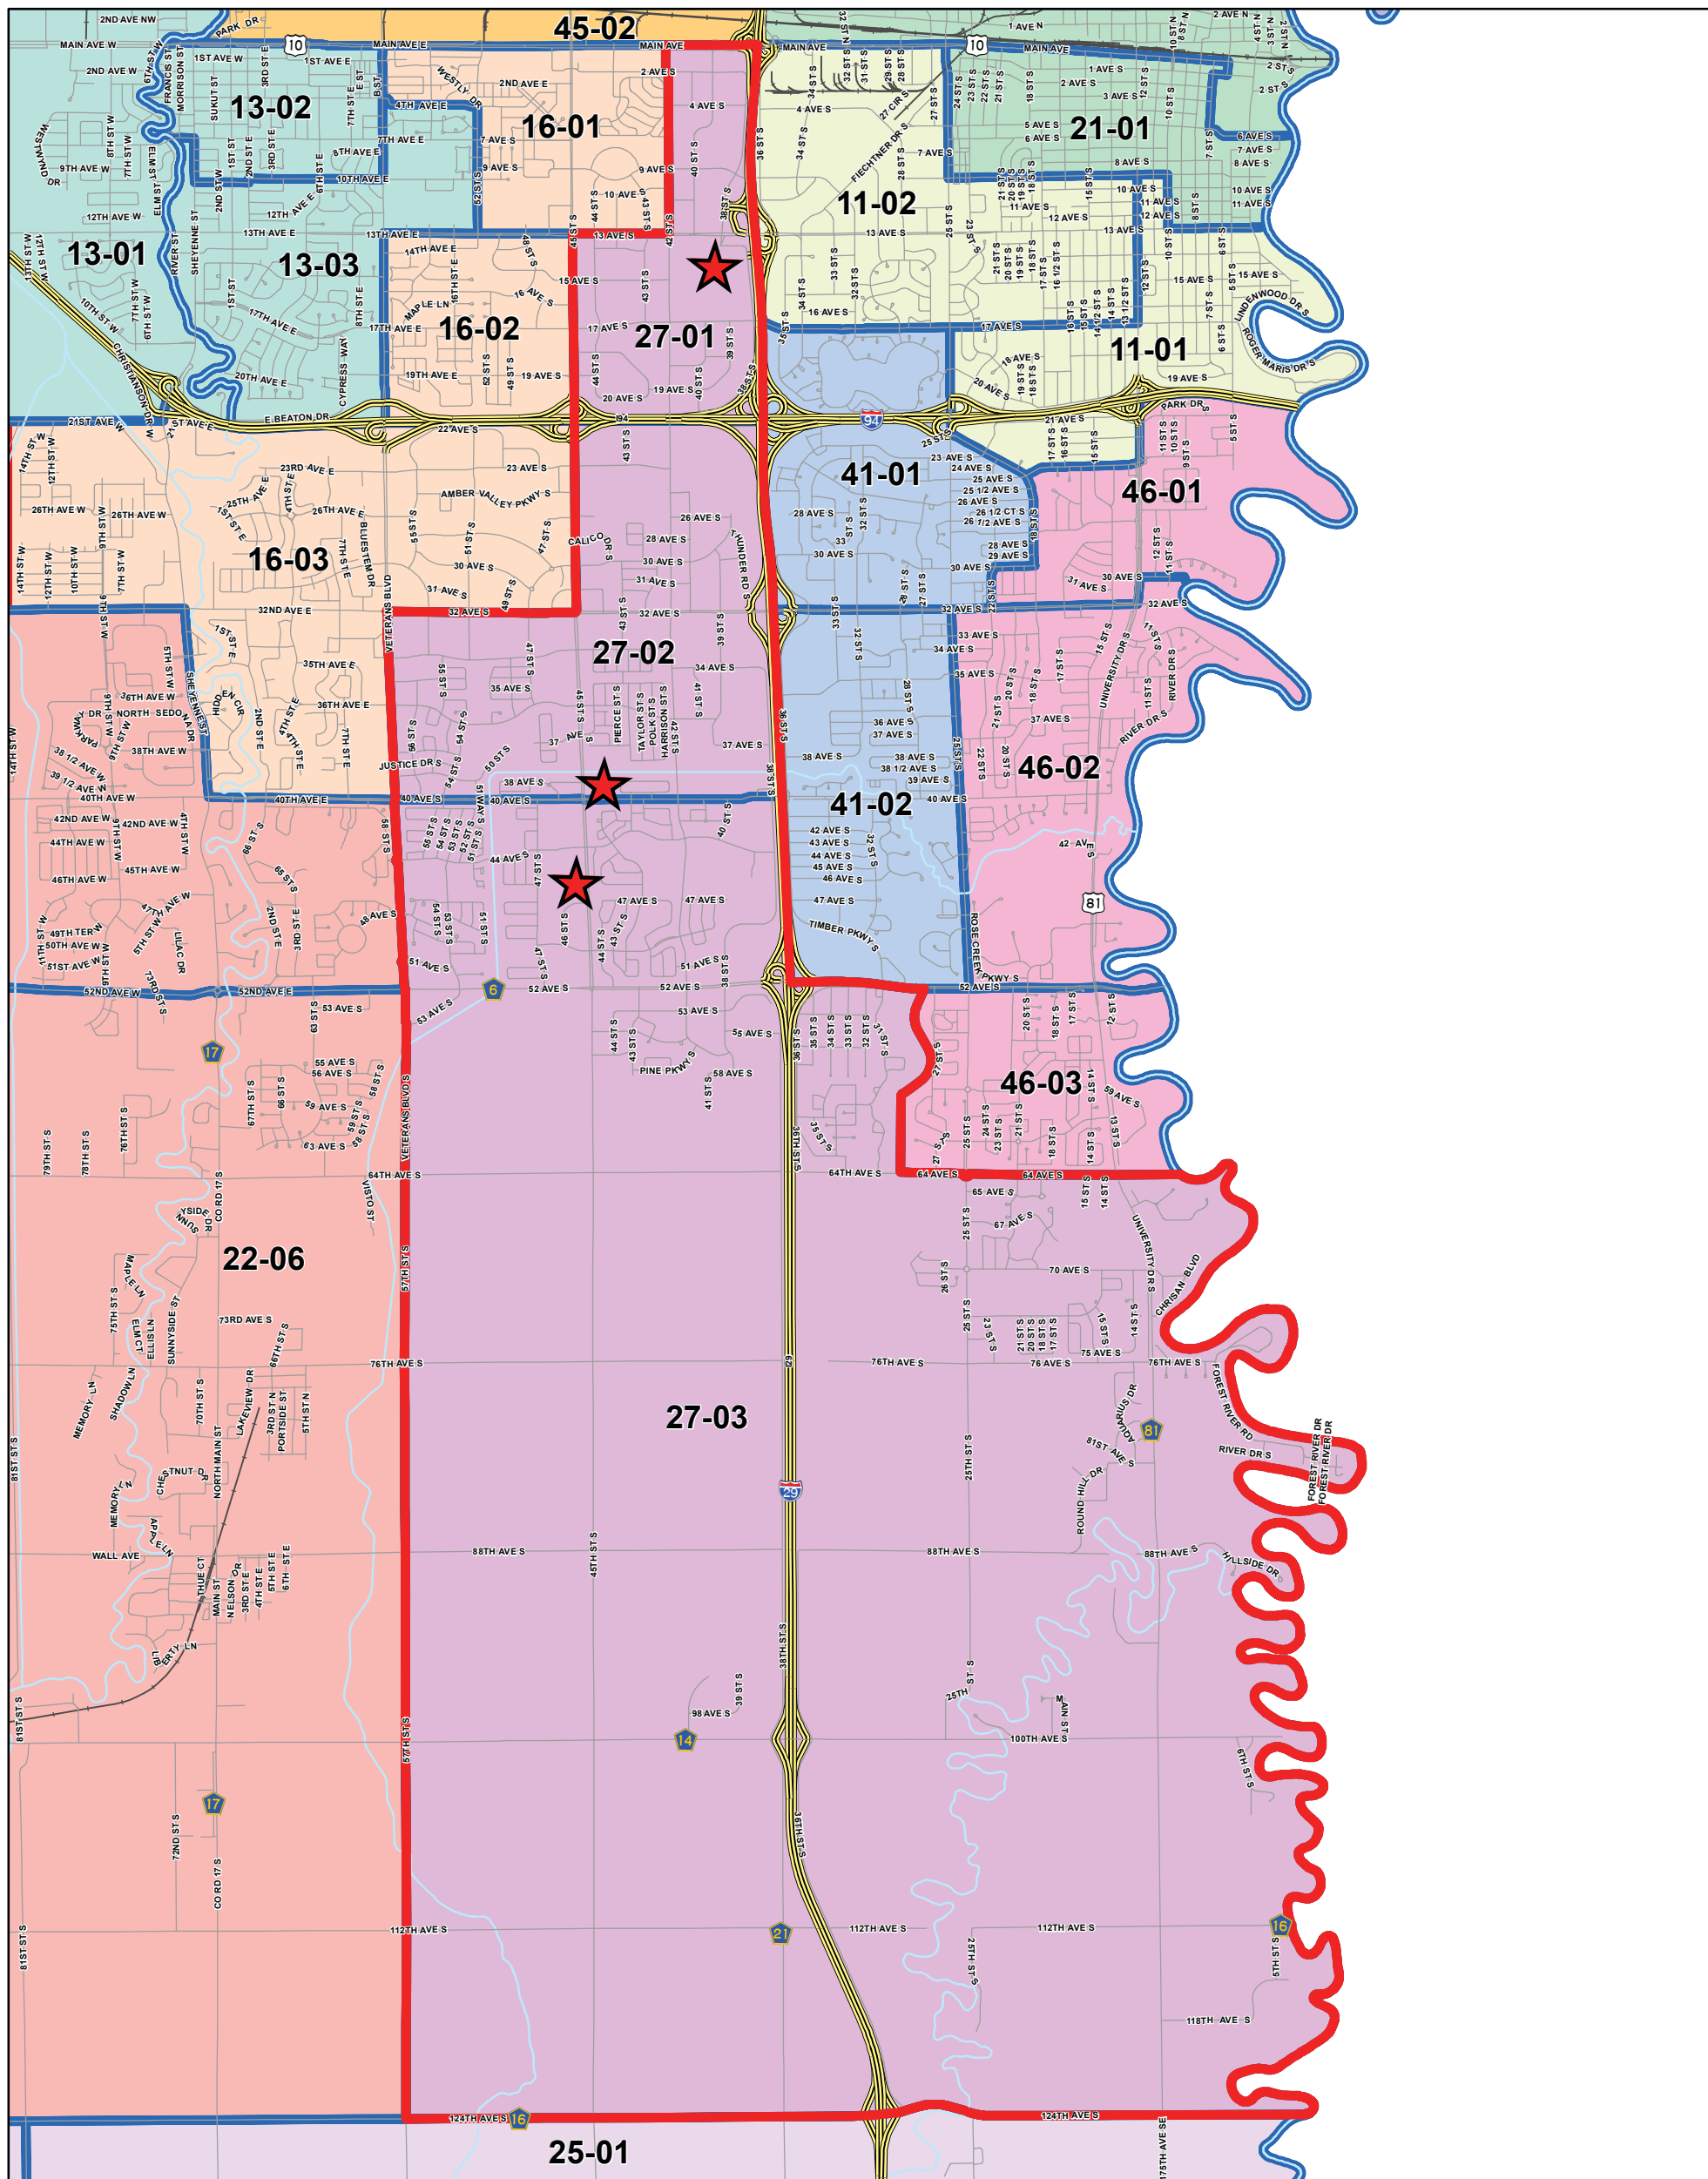

Legislative District 27

Cass County, ND

District:

★ Polling Site	11	25
— Roads	13	27
— Interstate	16	41
— River	20	44
— Railroad	21	45
□ Precinct	22	46
	24	

District 27
Precincts: 27-01 27-02 27-03

0 0.375 0.75 1.5 Miles
1 inch = 4,692 feet
1:56,299

Cass County GIS
Map Created 12/1/2015

DISCLAIMER: This map is made available as a public service. Maps and data are to be used for reference purposes only and Cass County, ND, is not responsible for any inaccuracies herein contained. No responsibility is assumed for damages or other liabilities due to the accuracy, availability, use, or misuse of the information herein provided.