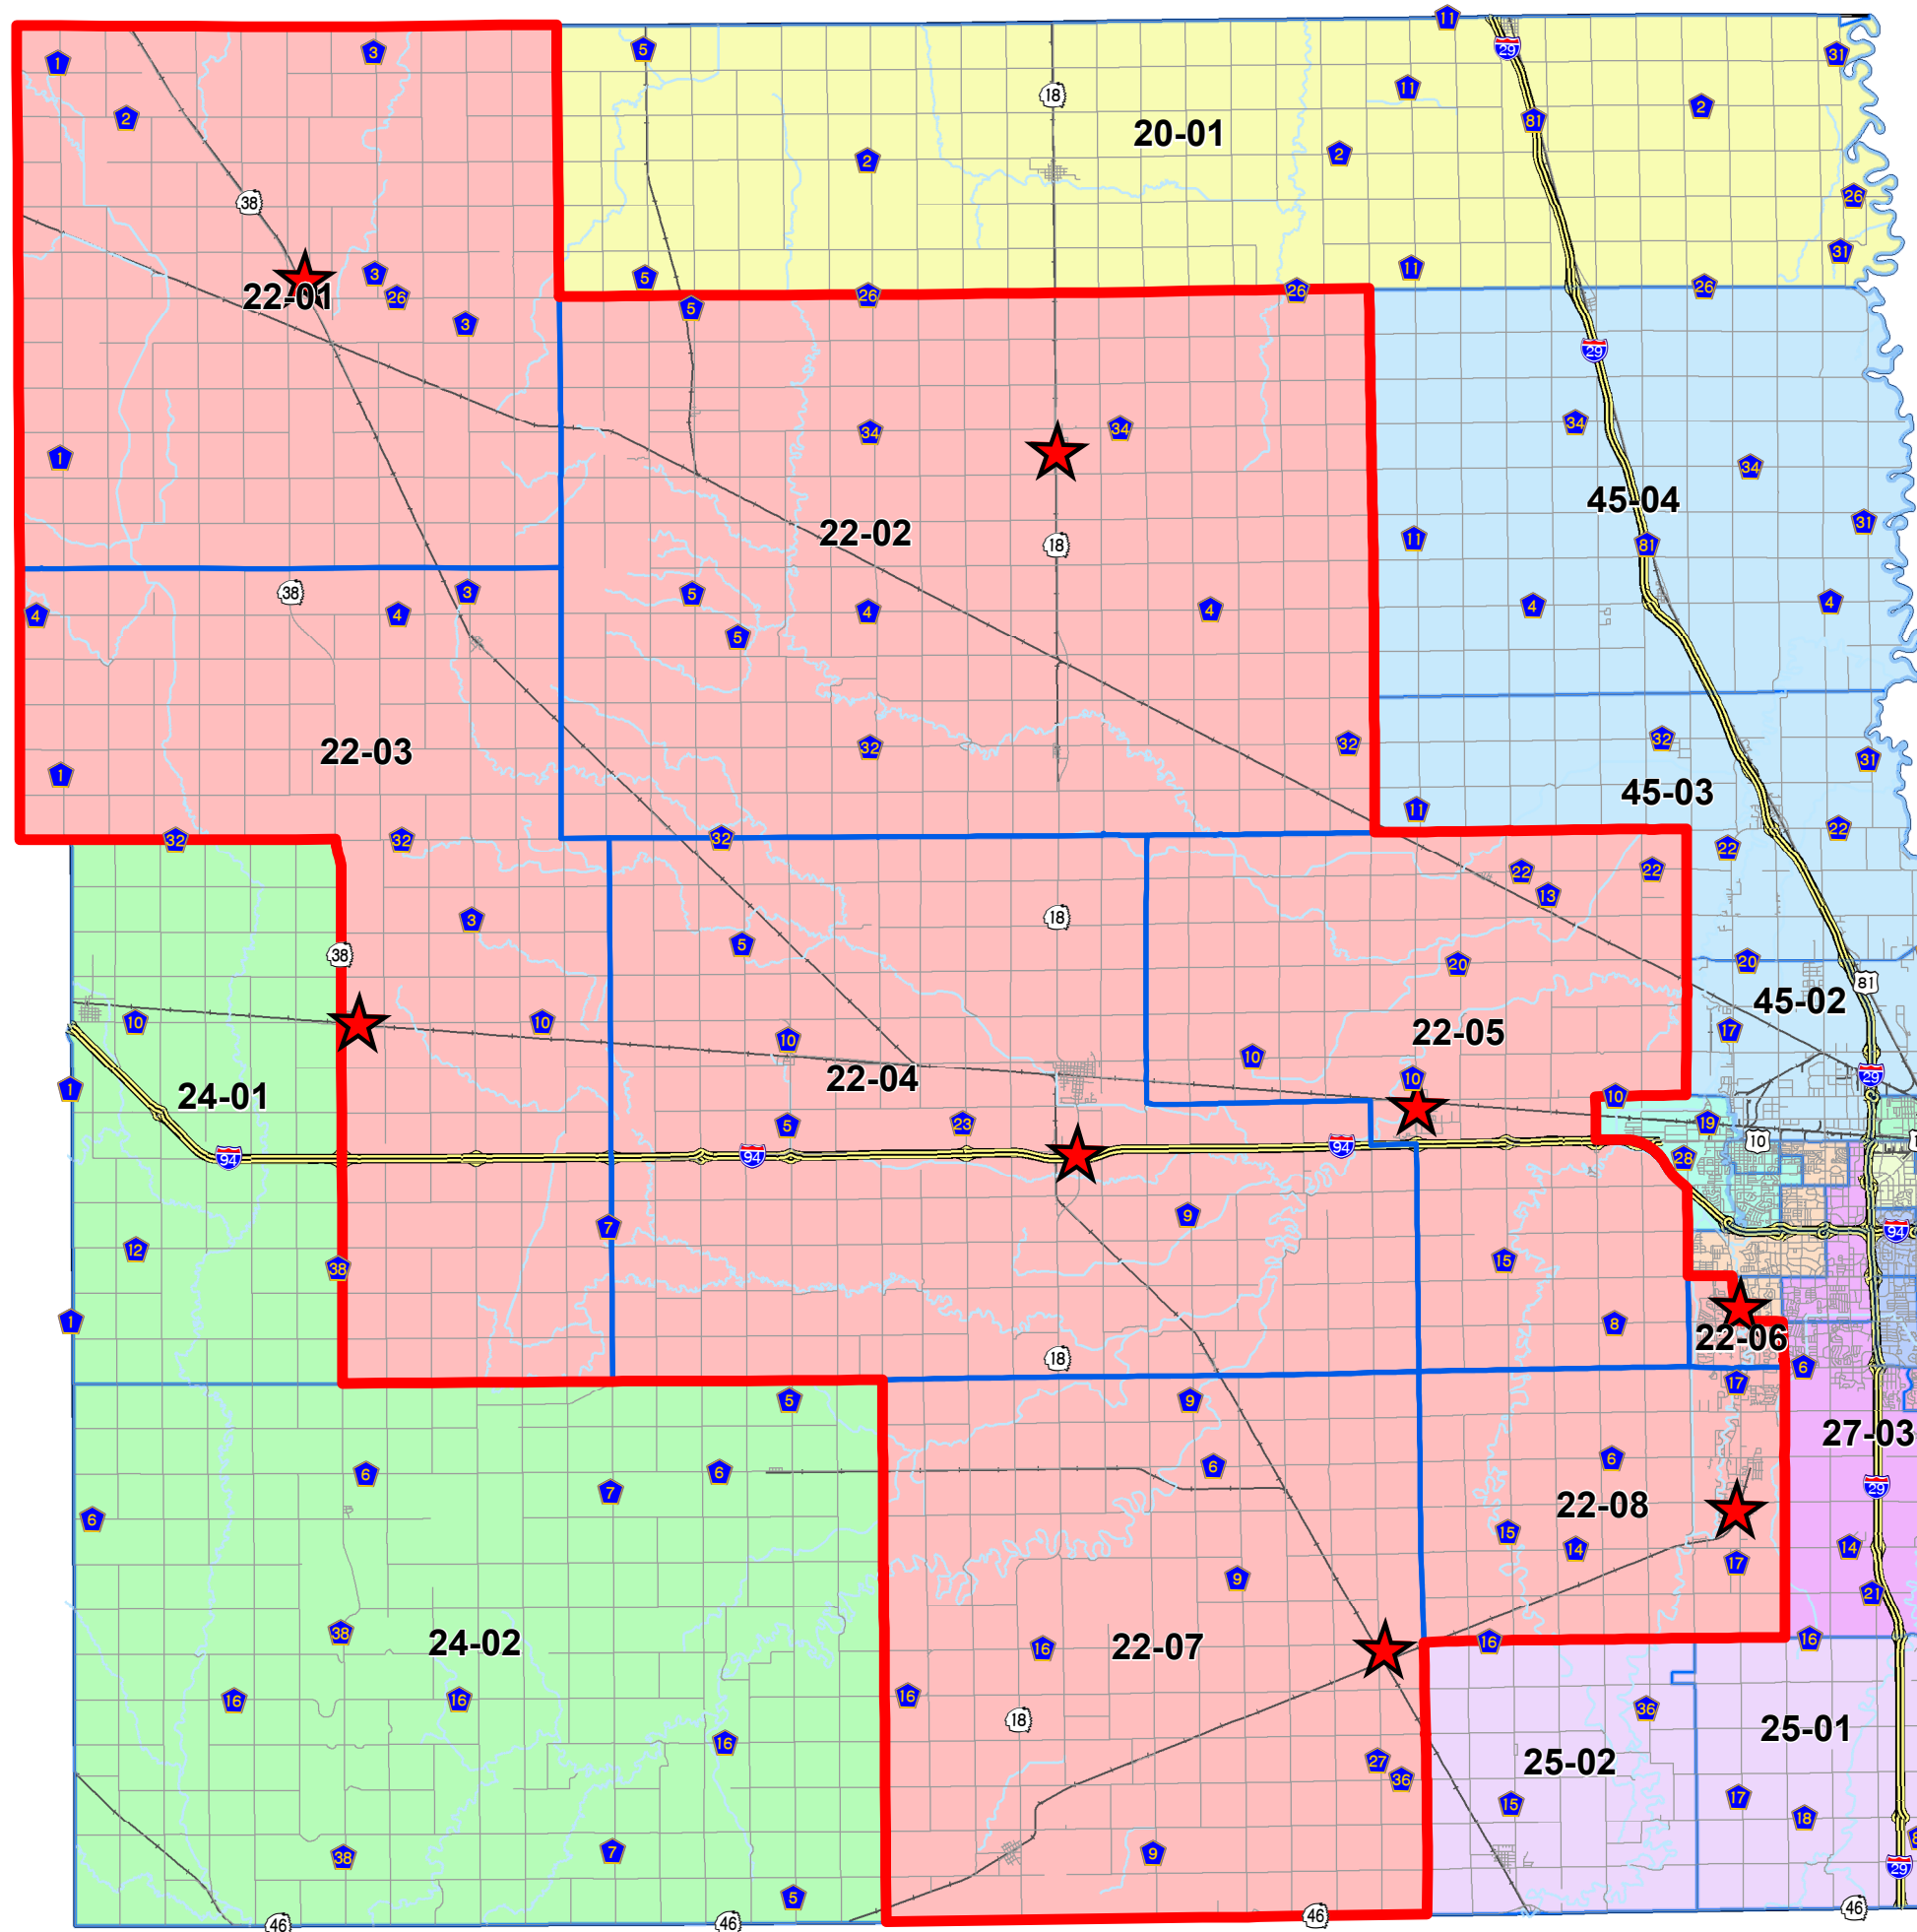

Legislative District 22

Cass County, ND

District:	
★ Polling Site	11
— Roads	13
— Interstate	16
— River	20
— Railroad	21
□ Precincts	22
	24
	25
	27
	41
	44
	45
	46

District 22	
Precincts:	22-01 22-02 22-03 22-04
	22-05 22-06 22-07 22-08

Cass County GIS
Map Created 5/13/2016

DISCLAIMER: This map is made available as a public service. Maps and data are to be used for reference purposes only and Cass County, ND, is not responsible for any inaccuracies herein contained. No responsibility is assumed for damages or other liabilities due to the accuracy, availability, use, or misuse of the information herein provided.