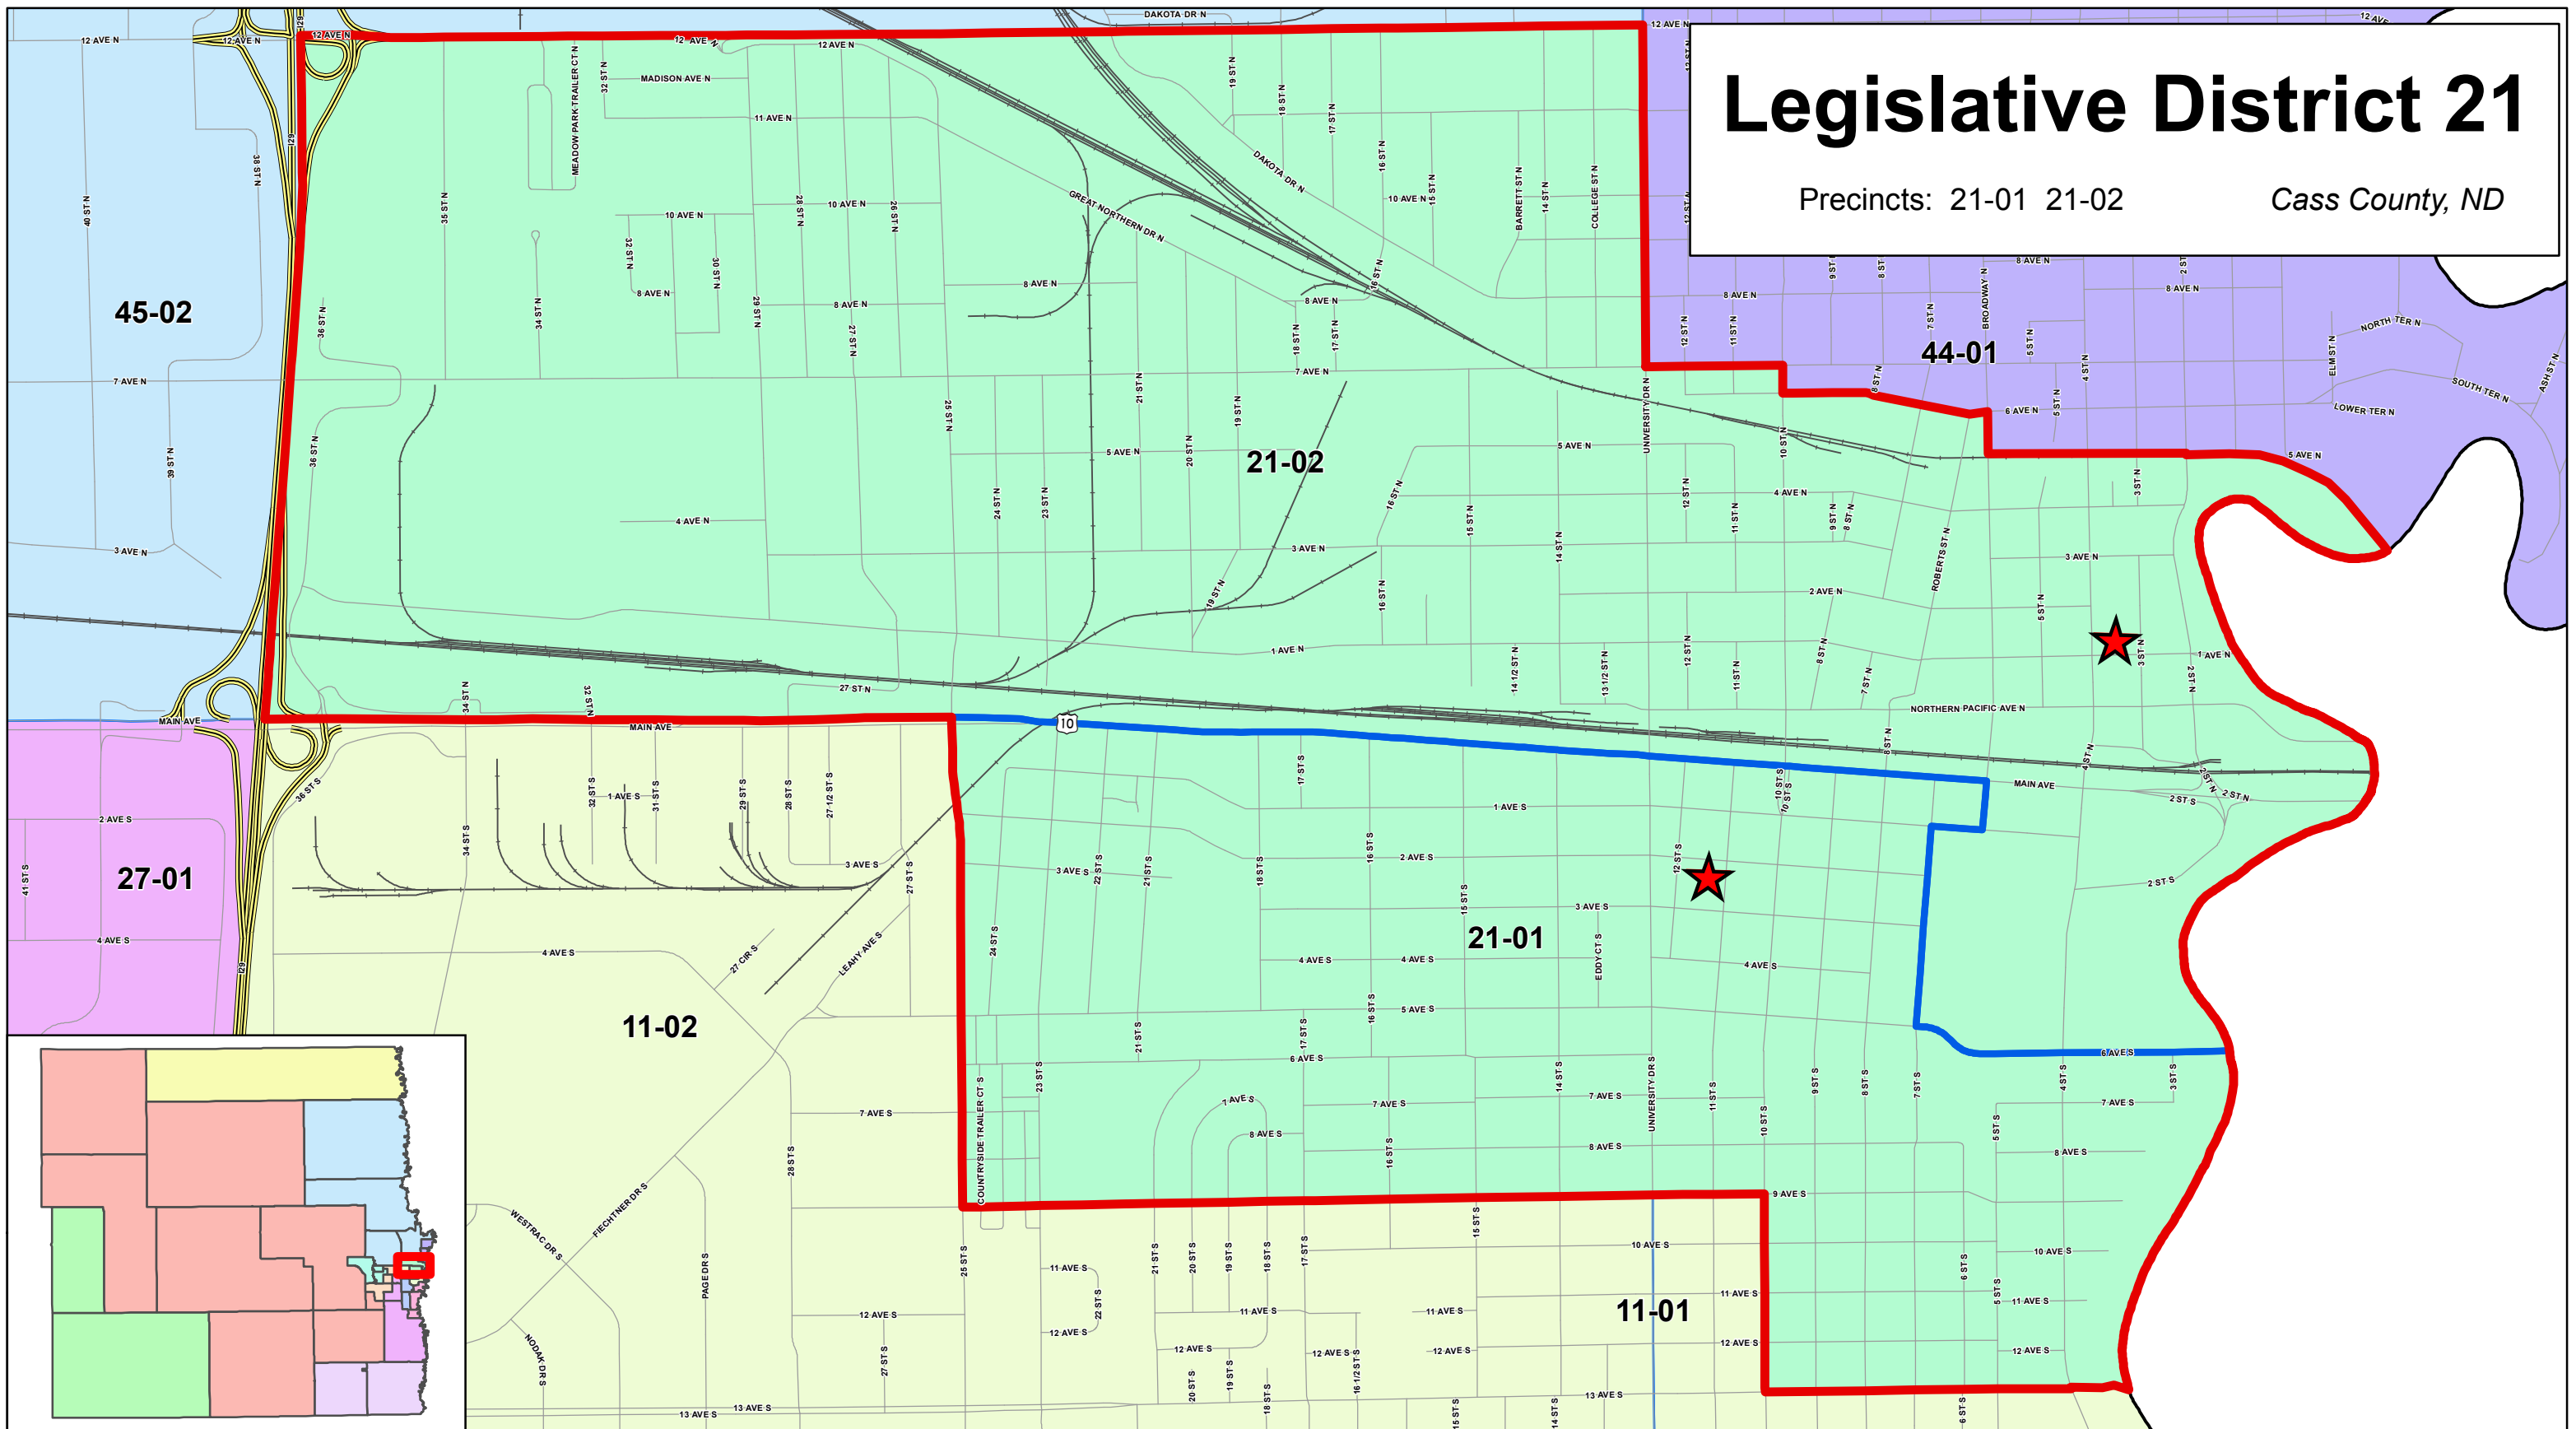

Legislative District 21

Precincts: 21-01 21-02

Cass County, ND

Polling Site

Interstate

River

Railroad

Precincts

Roads

District:

- | | | | | | | |
|----|----|----|----|----|----|----|
| 11 | 16 | 21 | 24 | 27 | 44 | 46 |
| 13 | 20 | 22 | 25 | 41 | 45 | |

0 0.125 0.25 Miles

1 inch = 1,212 feet

1:14,546

Cass County GIS
Map Created 12/1/2015

DISCLAIMER: This map is made available as a public service. Maps and data are to be used for reference purposes only and Cass County, ND, is not responsible for any inaccuracies herein contained. No responsibility is assumed for damages or other liabilities due to the accuracy, availability, use, or misuse of the information herein provided.