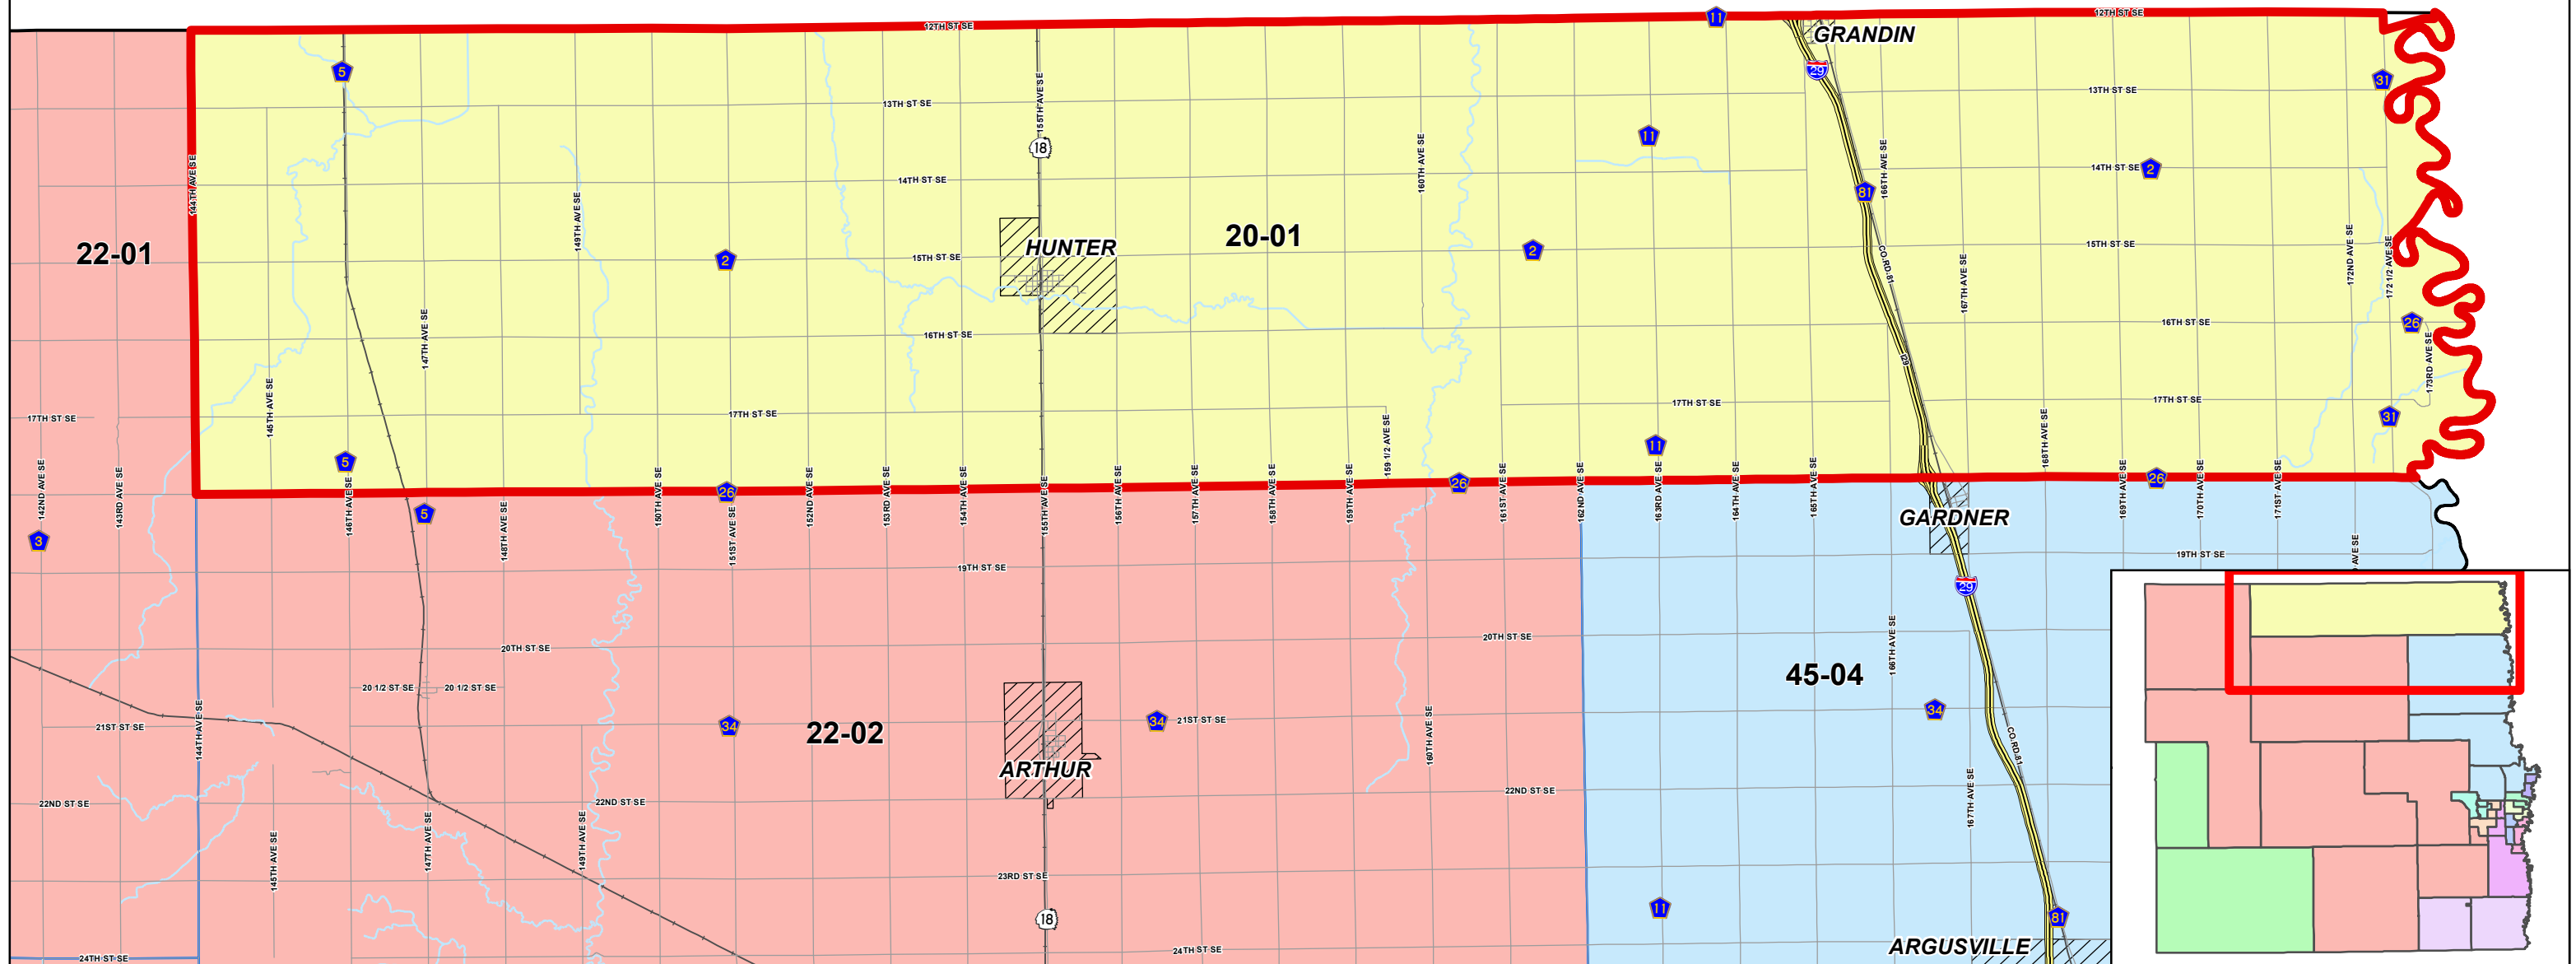

Legislative District 20

Precinct: 20-01

Cass County, ND

District:

Polling Site	Interstate	Railroad	11	16	21	24	27	44	46
Roads	River	Precincts	13	20	22	25	41	45	

Scale:

0 1.25 2.5 Miles

1 inch = 10,822 feet
1:129,863

CASS COUNTY GOVERNMENT

Cass County GIS
Map Created 12/1/2015

DISCLAIMER: This map is made available as a public service. Maps and data are to be used for reference purposes only and Cass County, ND, is not responsible for any inaccuracies herein contained. No responsibility is assumed for damages or other liabilities due to the accuracy, availability, use, or misuse of the information herein provided.