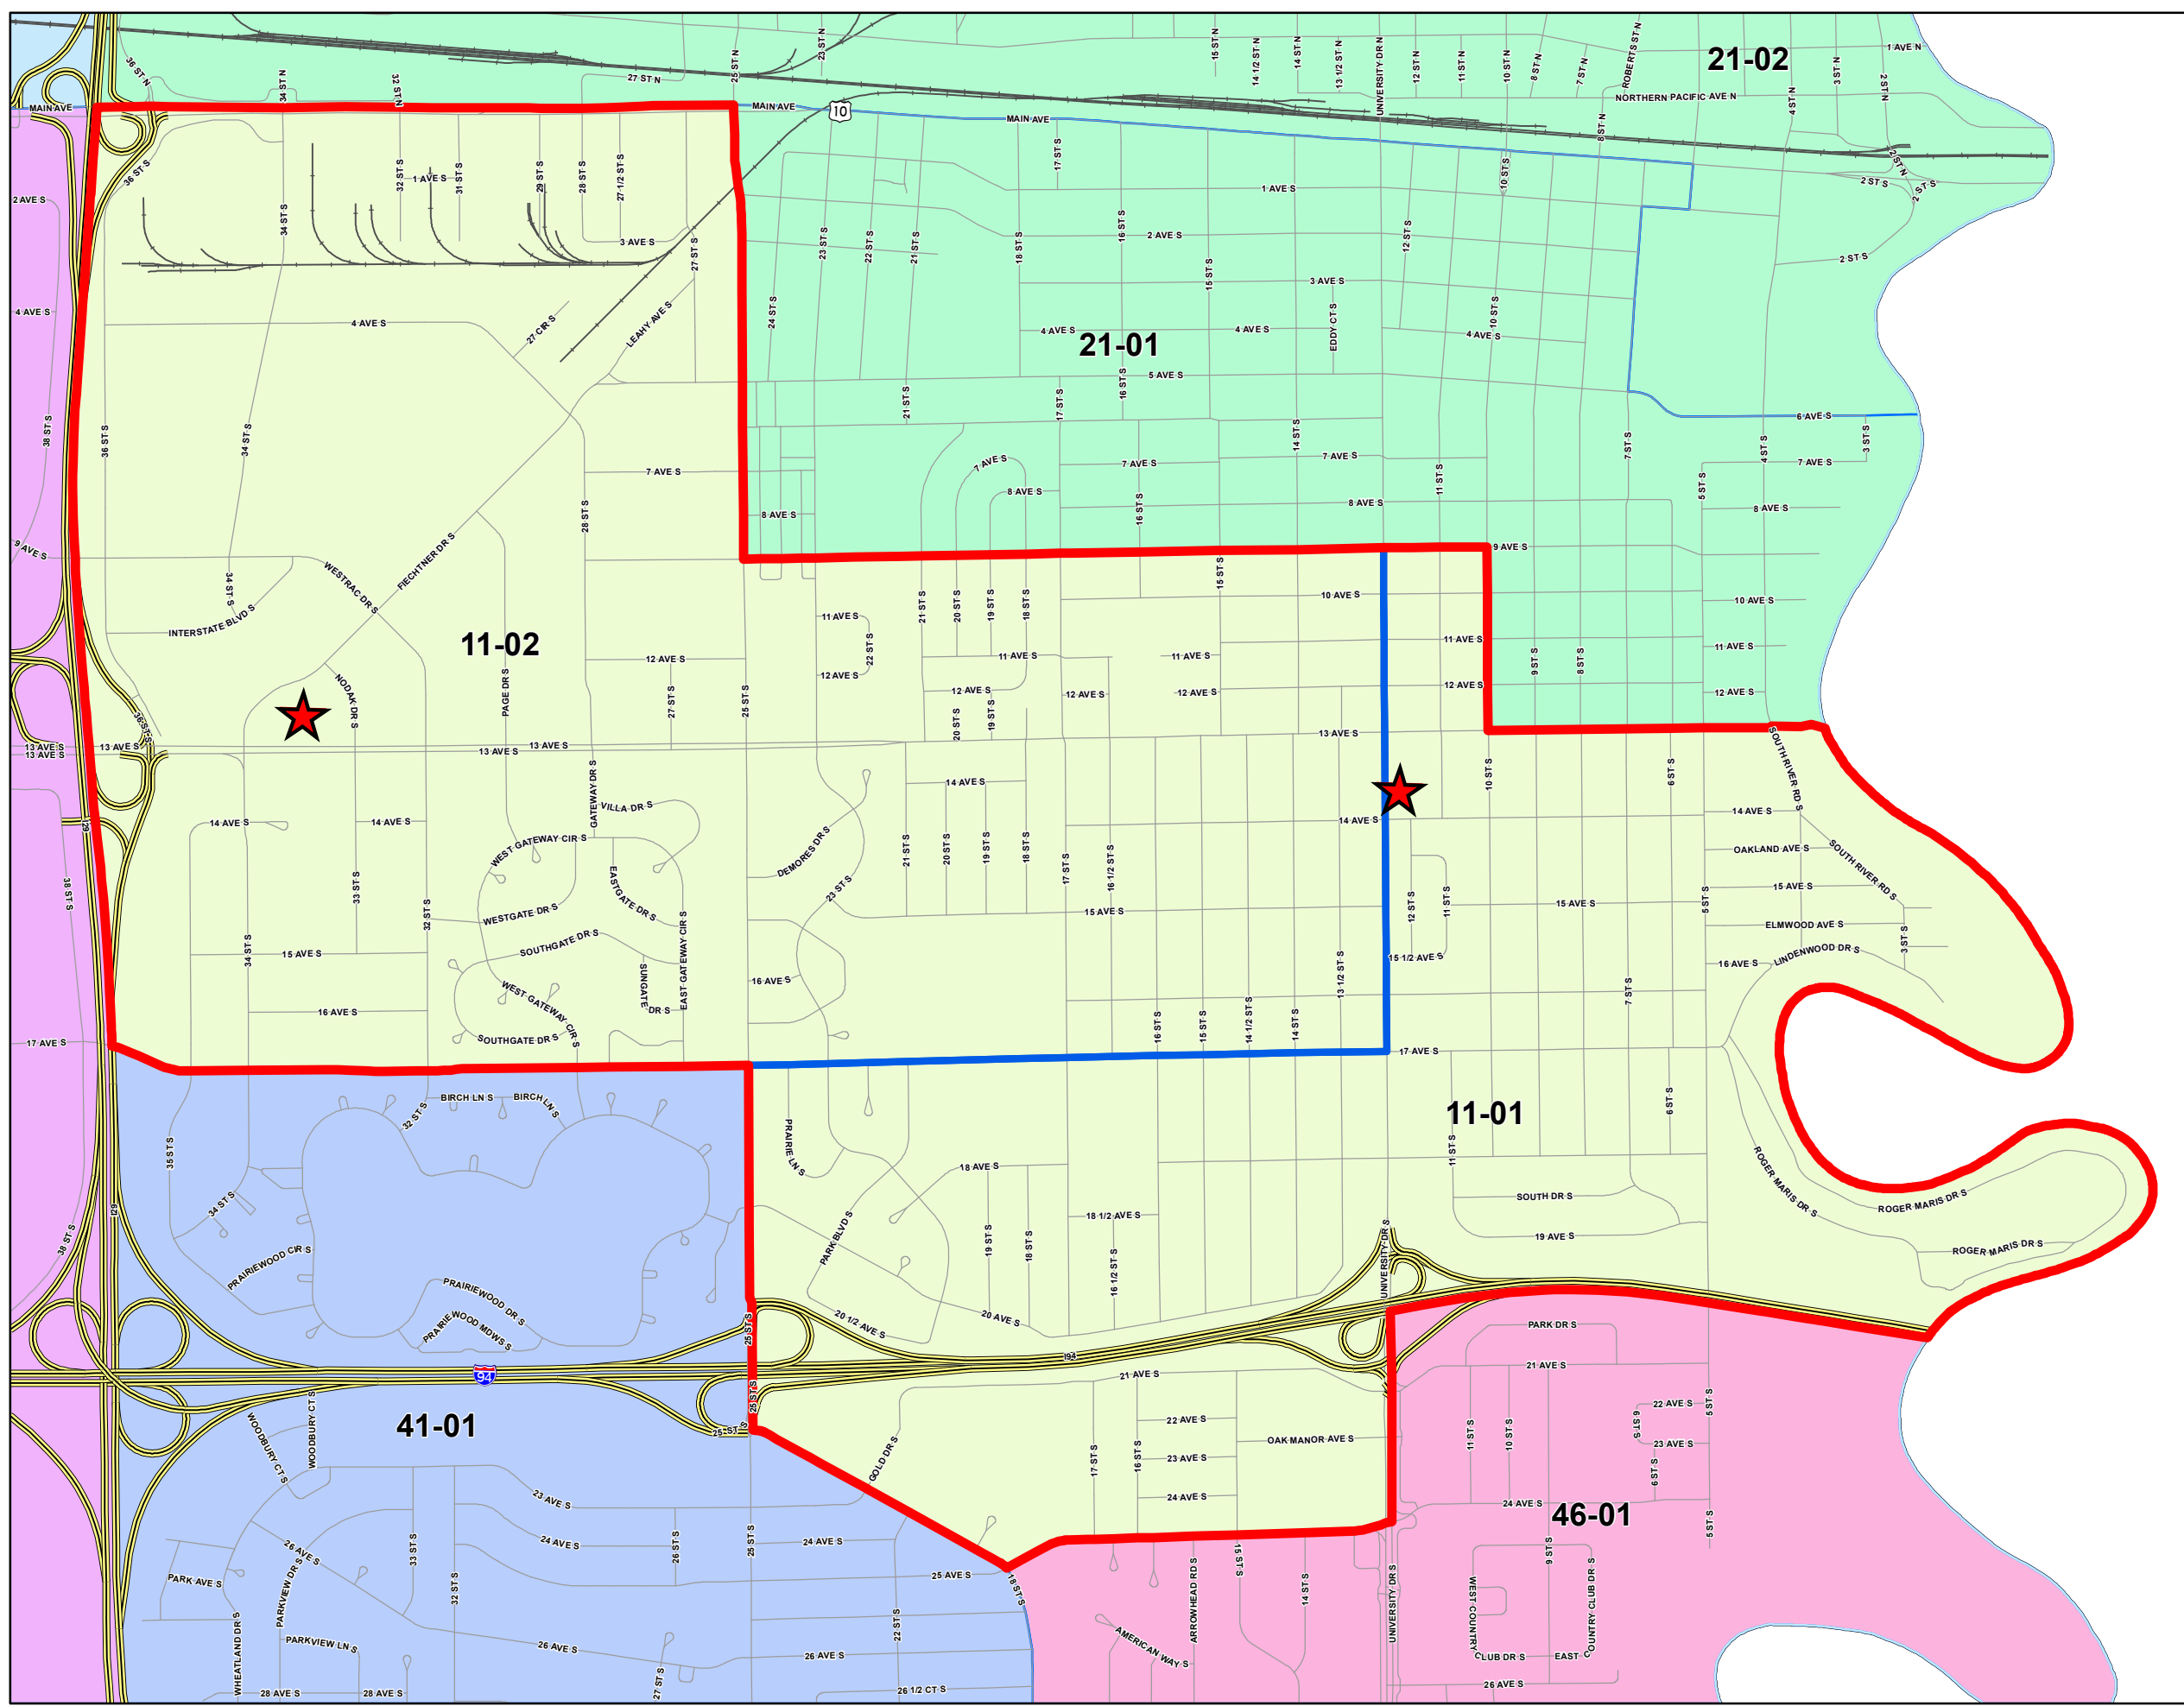

Legislative District 11

Cass County, ND

Precincts: 11-01 11-02

District:

	Polling Site		11		25
	Roads		13		27
	Interstate		16		41
	River		20		44
	Railroad		21		45
	Precincts		22		46
			24		

DISCLAIMER: This map is made available as a public service. Maps and data are to be used for reference purposes only and Cass County, ND, is not responsible for any inaccuracies herein contained. No responsibility is assumed for damages or other liabilities due to the accuracy, availability, use, or misuse of the information herein provided.