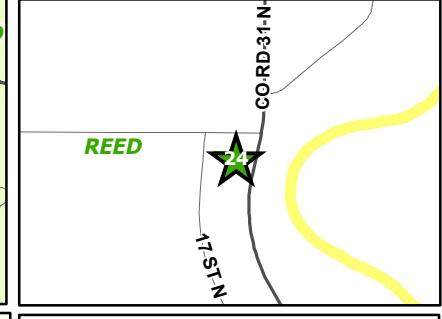

# Sex Offender Locations

Cass County, ND, 2012

Last Updated: 5/8/2012