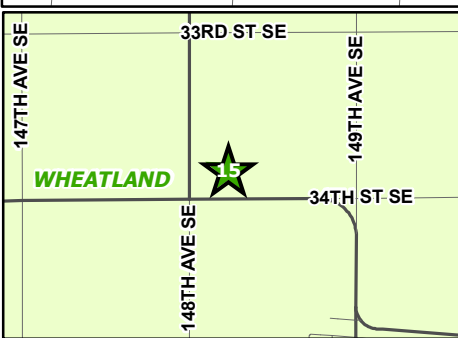

# Sex Offender Locations

Cass County, ND, 2012

Last Updated: 5/8/2012