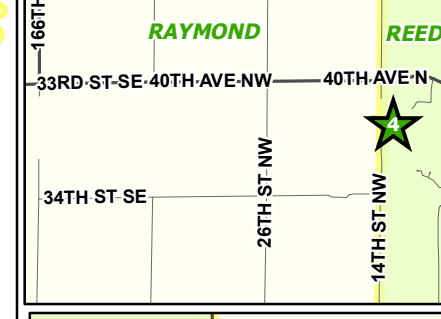

# Sex Offender Locations

Cass County, ND, 2012

Last Updated: 5/8/2012