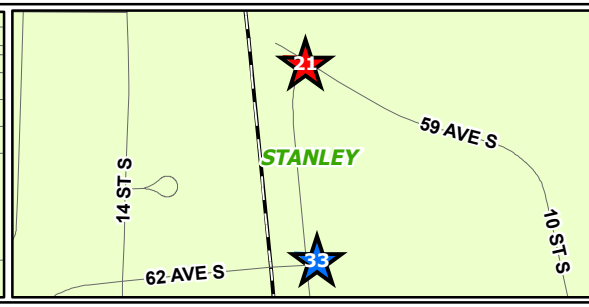

# Sex Offender Locations

Cass County, ND, 2012

Last Updated: 5/8/2012