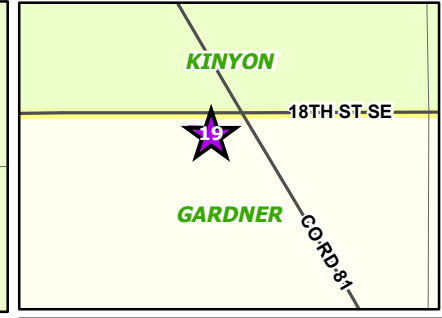

# Sex Offender Locations

Cass County, ND, 2012

Last Updated: 5/8/2012