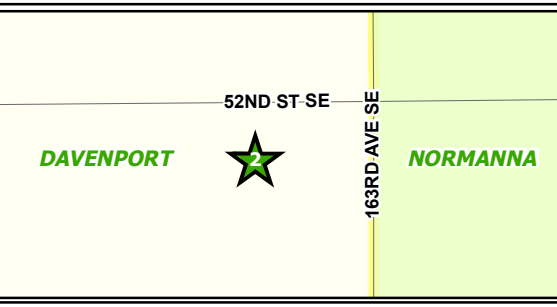

# Sex Offender Locations

Cass County, ND, 2012

Last Updated: 5/8/2012