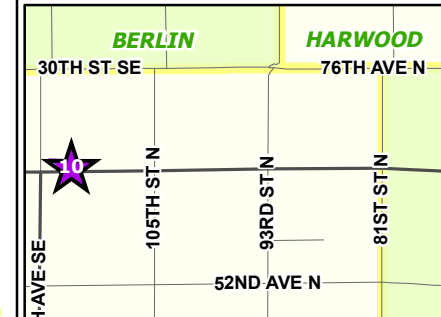

# Sex Offender Locations

Cass County, ND, 2012

Last Updated: 5/8/2012