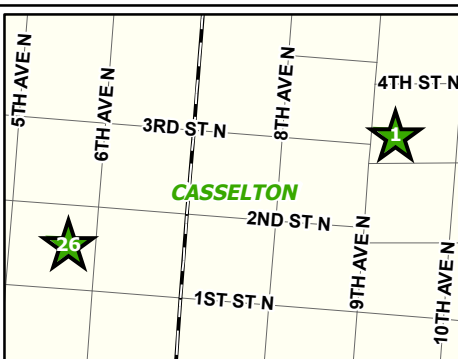

# Sex Offender Locations

Cass County, ND, 2012

Last Updated: 5/8/2012