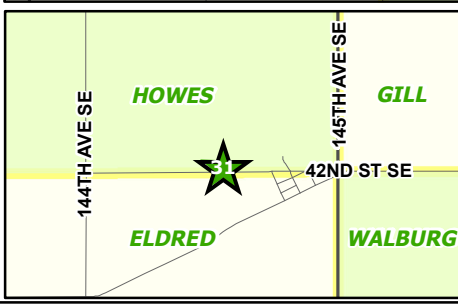

# Sex Offender Locations

Cass County, ND, 2012

Last Updated: 5/8/2012