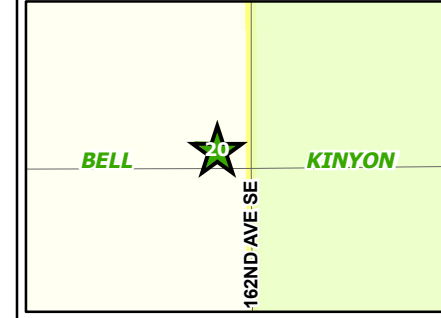

# Sex Offender Locations

Cass County, ND, 2012

Last Updated: 5/8/2012