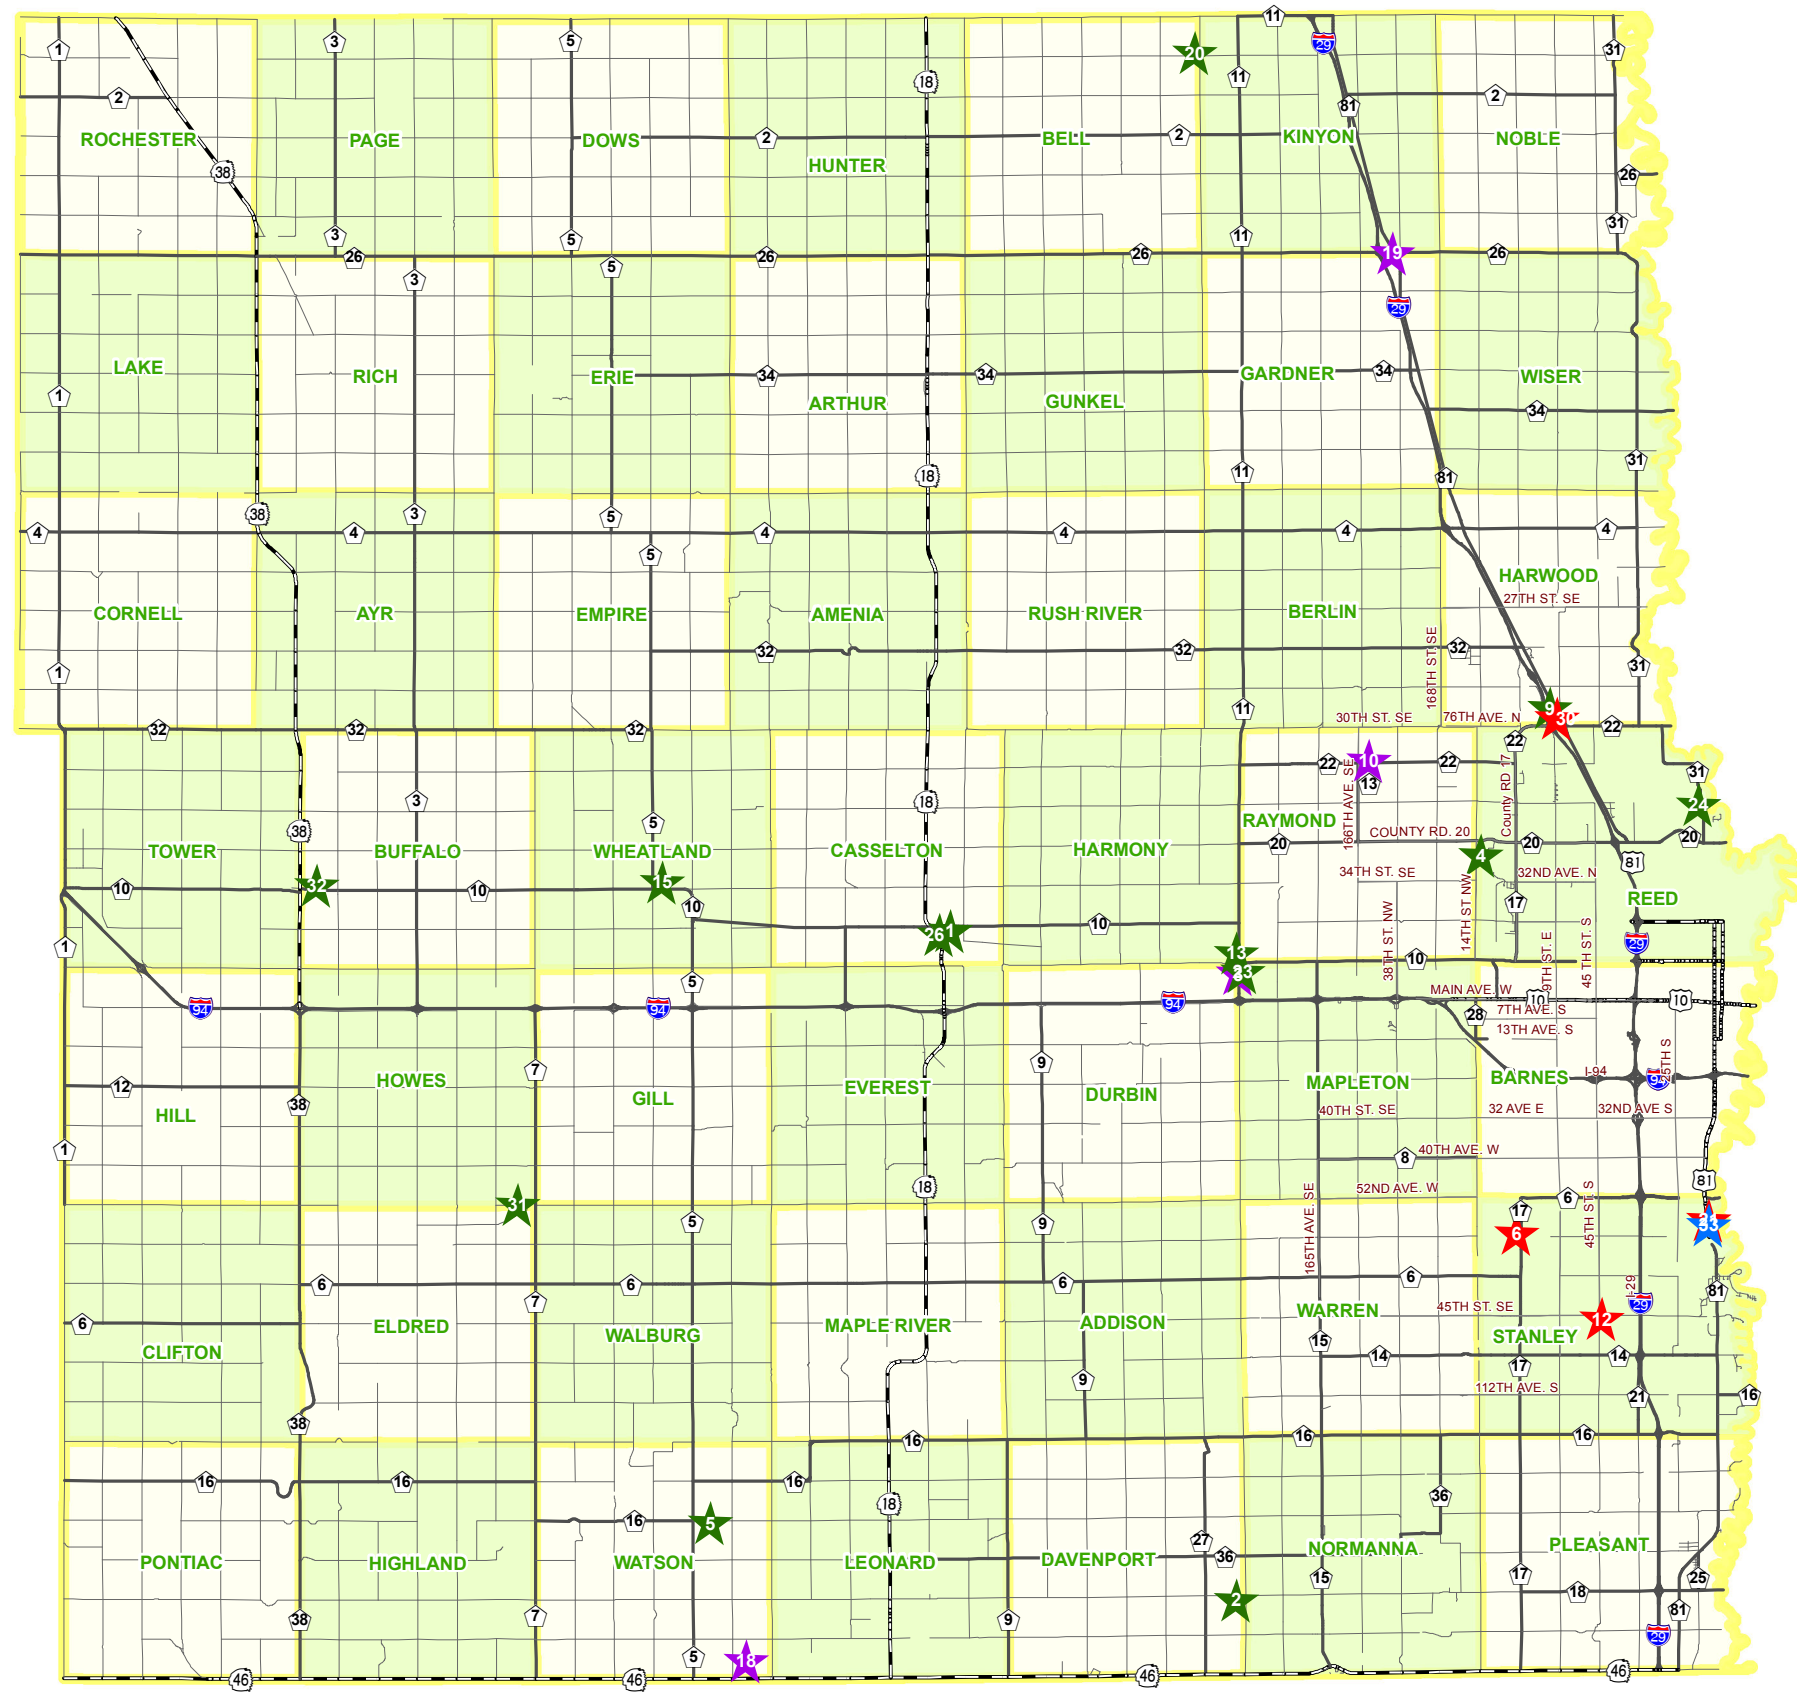

# Sex Offender Locations

Cass County, ND, 2012

Last Updated: 5/8/2012

### Sex Offenders Risk Level

- ★ High Risk
- ★ Medium Risk
- ★ Low Risk
- ★ Unclassified

To view more detailed information about an offender hold your mouse over one of the stars and click to open the associated PDF document.

Cass County GIS  
<http://www.casscountynd.gov/>