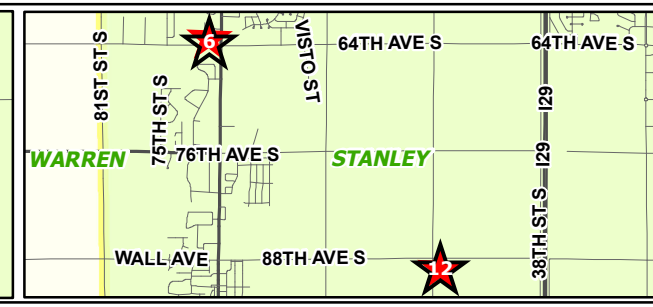

# Sex Offender Locations

Cass County, ND, 2012

Last Updated: 5/8/2012