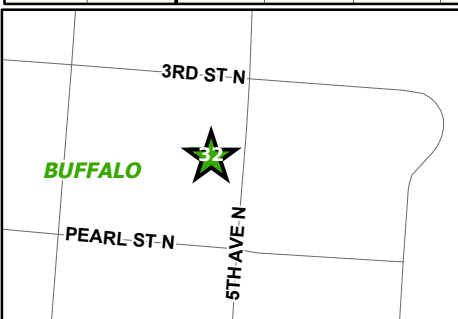

# Sex Offender Locations

Cass County, ND, 2012

Last Updated: 5/8/2012